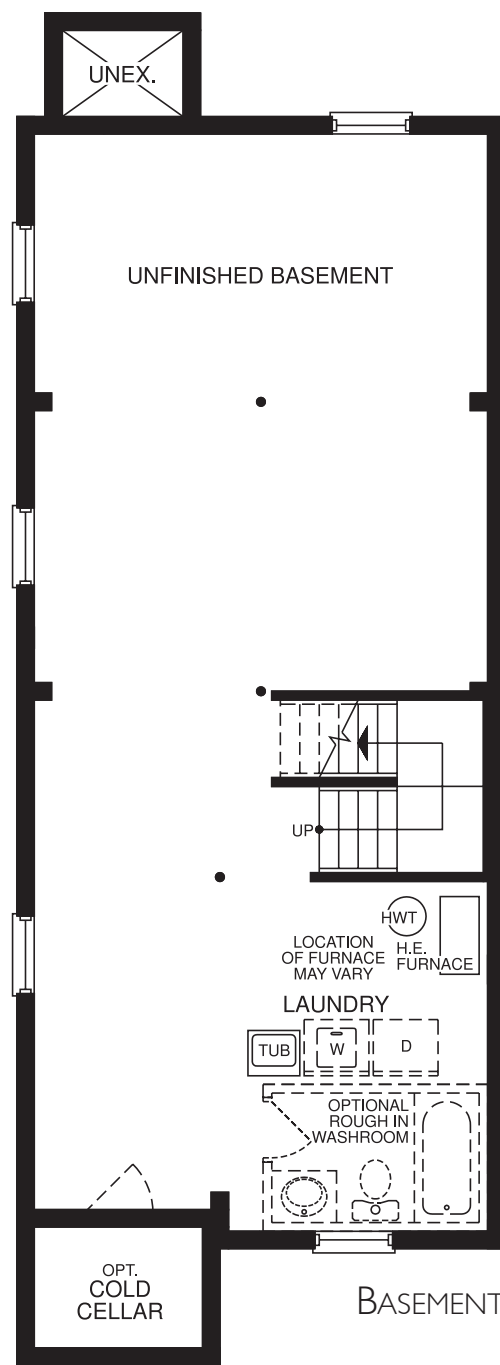

THE WALNUT

Elevation B End Unit - 1604 sq.ft.

Elevation A End Unit - 1604 sq.ft.

Elevation C End Unit - 1604 sq.ft.

THE WALNUT

1604 sq.ft.

FIRST FLOOR ELEVATION A & C

SECOND FLOOR ELEVATION A, B & C

ALT. SECOND FLOOR

Lebovic
HOMES