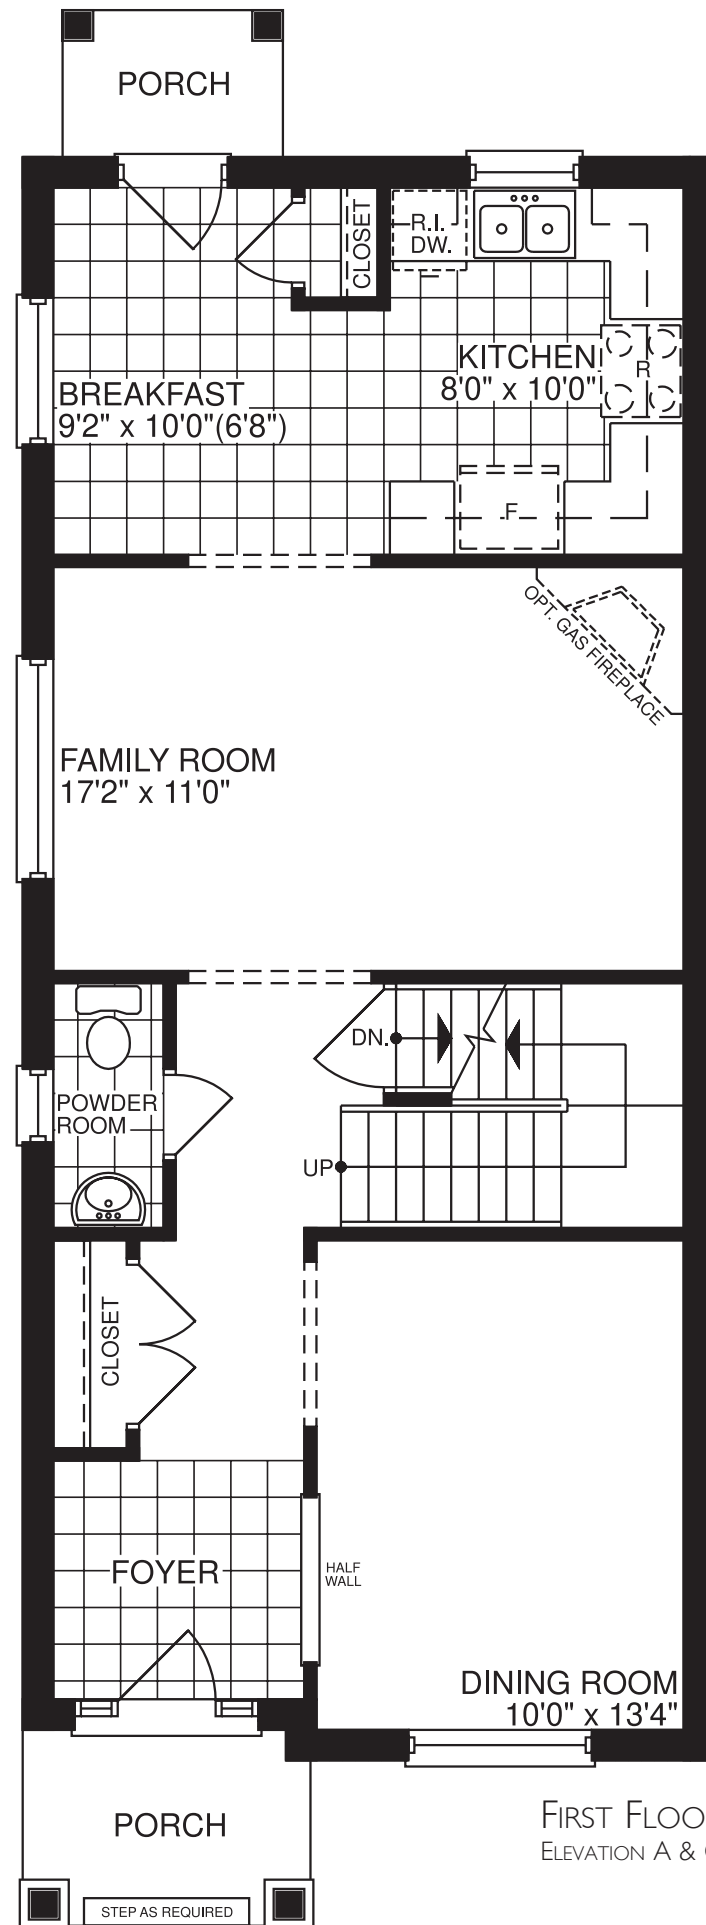

THE WALNUT

Elevation B End Unit - 1604 sq.ft.

Elevation A End Unit - 1604 sq.ft.

Elevation C End Unit - 1604 sq.ft.

THE WALNUT

1604 sq.ft.

FIRST FLOOR ELEVATION A & C

SECOND FLOOR ELEVATION A, B & C

ALT. SECOND FLOOR

Lebovic
HOMES