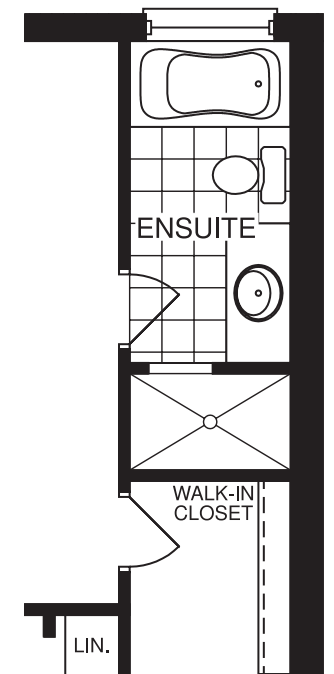

THE WALNUT

Elevation B End Unit - 1604 sq.ft.

Elevation A End Unit - 1604 sq.ft.

Elevation C End Unit - 1604 sq.ft.

THE WALNUT

1604 sq.ft.

FIRST FLOOR ELEVATION A & C

SECOND FLOOR ELEVATION A, B & C

ALT. SECOND FLOOR

Lebovic
HOMES