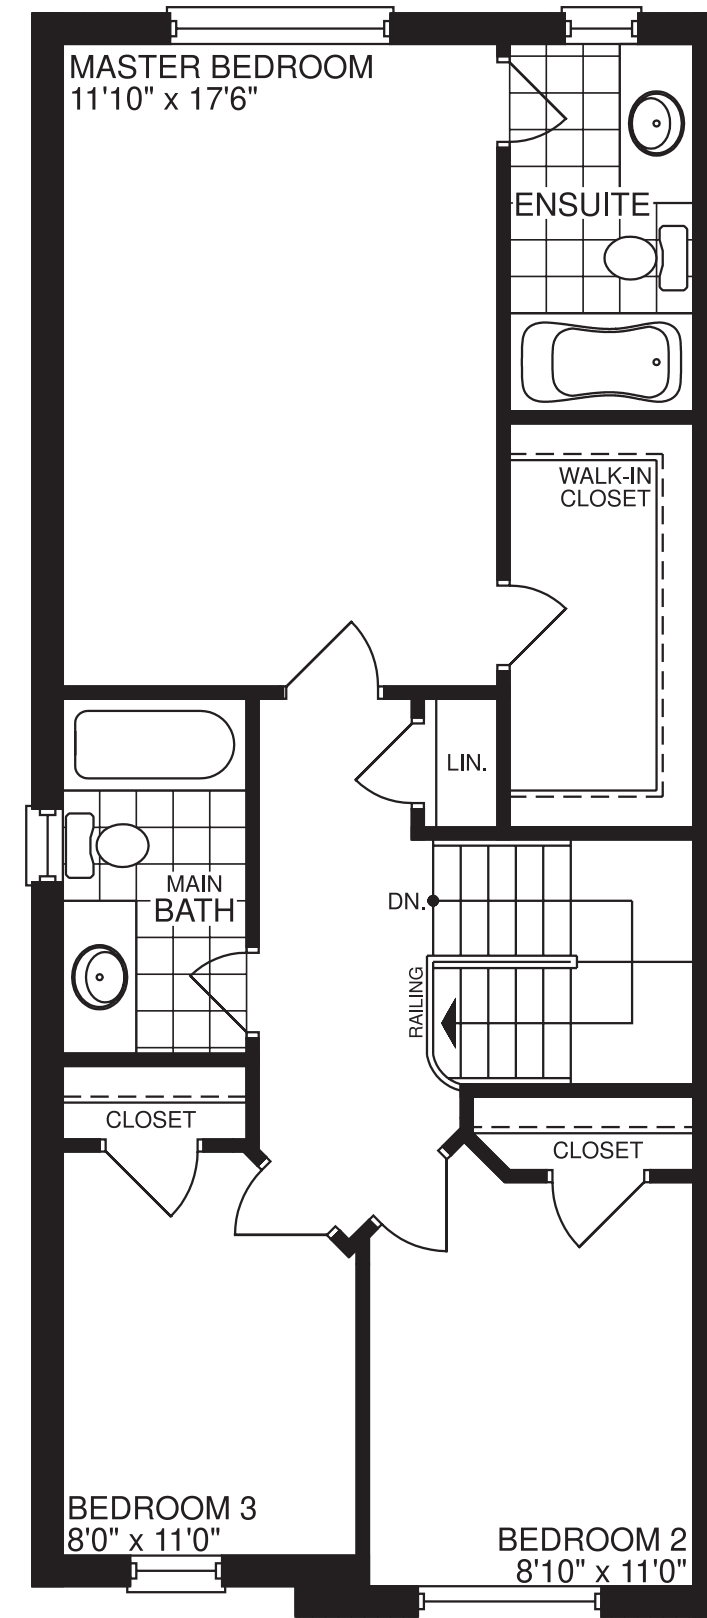

THE WALNUT

Elevation B End Unit - 1604 sq.ft.

Elevation A End Unit - 1604 sq.ft.

Elevation C End Unit - 1604 sq.ft.

THE WALNUT

1604 sq.ft.

FIRST FLOOR ELEVATION A & C

SECOND FLOOR ELEVATION A, B & C

ALT. SECOND FLOOR

Lebovic
HOMES