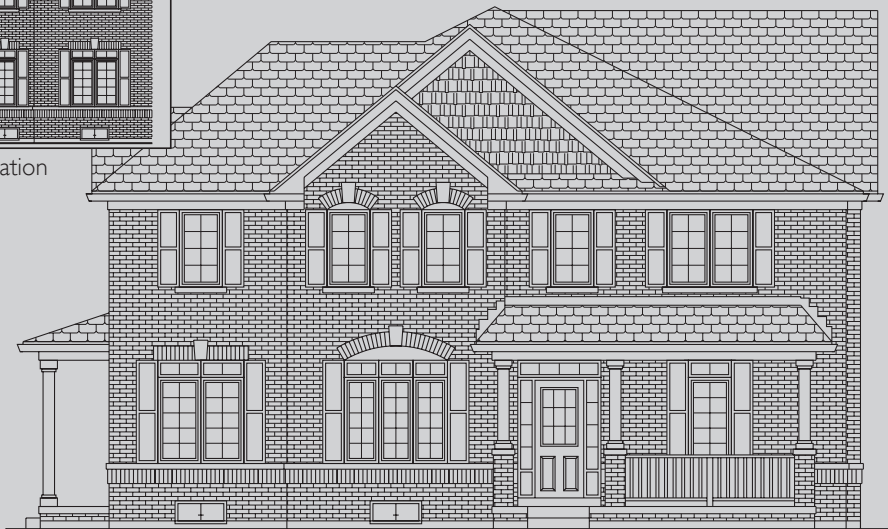

# THE WILLOW

Side Elevation B - 1628 sq.ft.

Front Elevation

Artist's Impression

Front Elevation

Artist's Impression

Side Elevation A - 1628 sq.ft.

Front Elevation

Artist's Impression

Side Elevation C - 1628 sq.ft.

OLD  
TAUNTON  
IN PICKERING

# THE WILLOW

1628 sq.ft.

BASEMENT  
ELEVATION A & C

BASEMENT  
ELEVATION B

FIRST FLOOR  
ELEVATION A & C

SECOND FLOOR  
ELEVATION A

ALT. SECOND FLOOR

FIRST FLOOR  
ELEVATION B