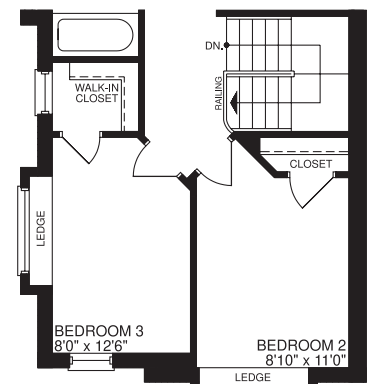

# THE WILLOW

Side Elevation B - 1628 sq.ft.

Front Elevation

Artist's Impression

Front Elevation

Artist's Impression

Side Elevation A - 1628 sq.ft.

Front Elevation

Artist's Impression

Side Elevation C - 1628 sq.ft.

OLD  
TAUNTON  
IN PICKERING

# THE WILLOW

1628 sq.ft.

BASEMENT  
ELEVATION A & C

BASEMENT  
ELEVATION B

FIRST FLOOR  
ELEVATION A & C

SECOND FLOOR  
ELEVATION A

ALT. SECOND FLOOR

FIRST FLOOR  
ELEVATION B