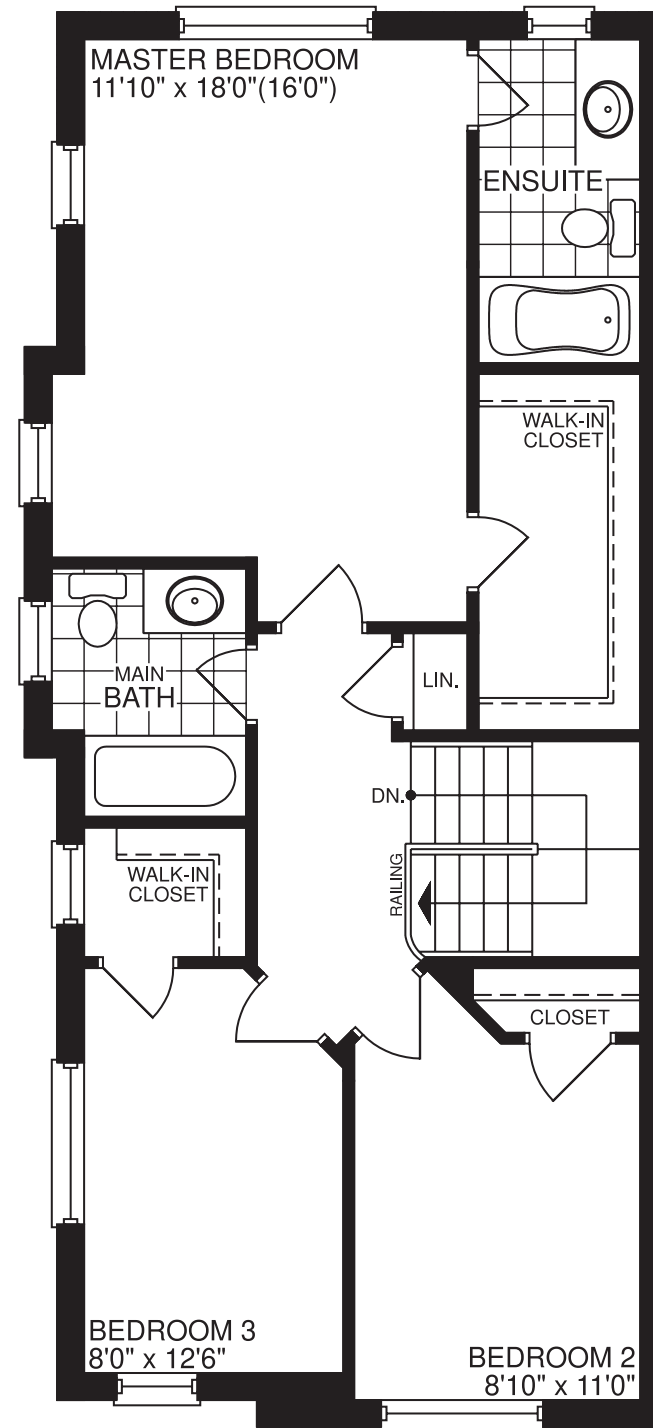

# THE WILLOW

Side Elevation B - 1628 sq.ft.

Front Elevation

Artist's Impression

Front Elevation

Artist's Impression

Side Elevation A - 1628 sq.ft.

Front Elevation

Artist's Impression

Side Elevation C - 1628 sq.ft.

OLD  
TAUNTON  
IN PICKERING

# THE WILLOW

1628 sq.ft.

BASEMENT  
ELEVATION A & C

BASEMENT  
ELEVATION B

FIRST FLOOR  
ELEVATION A & C

SECOND FLOOR  
ELEVATION A

ALT. SECOND FLOOR

FIRST FLOOR  
ELEVATION B

SECOND FLOOR  
ELEVATION B

SECOND FLOOR  
ELEVATION C