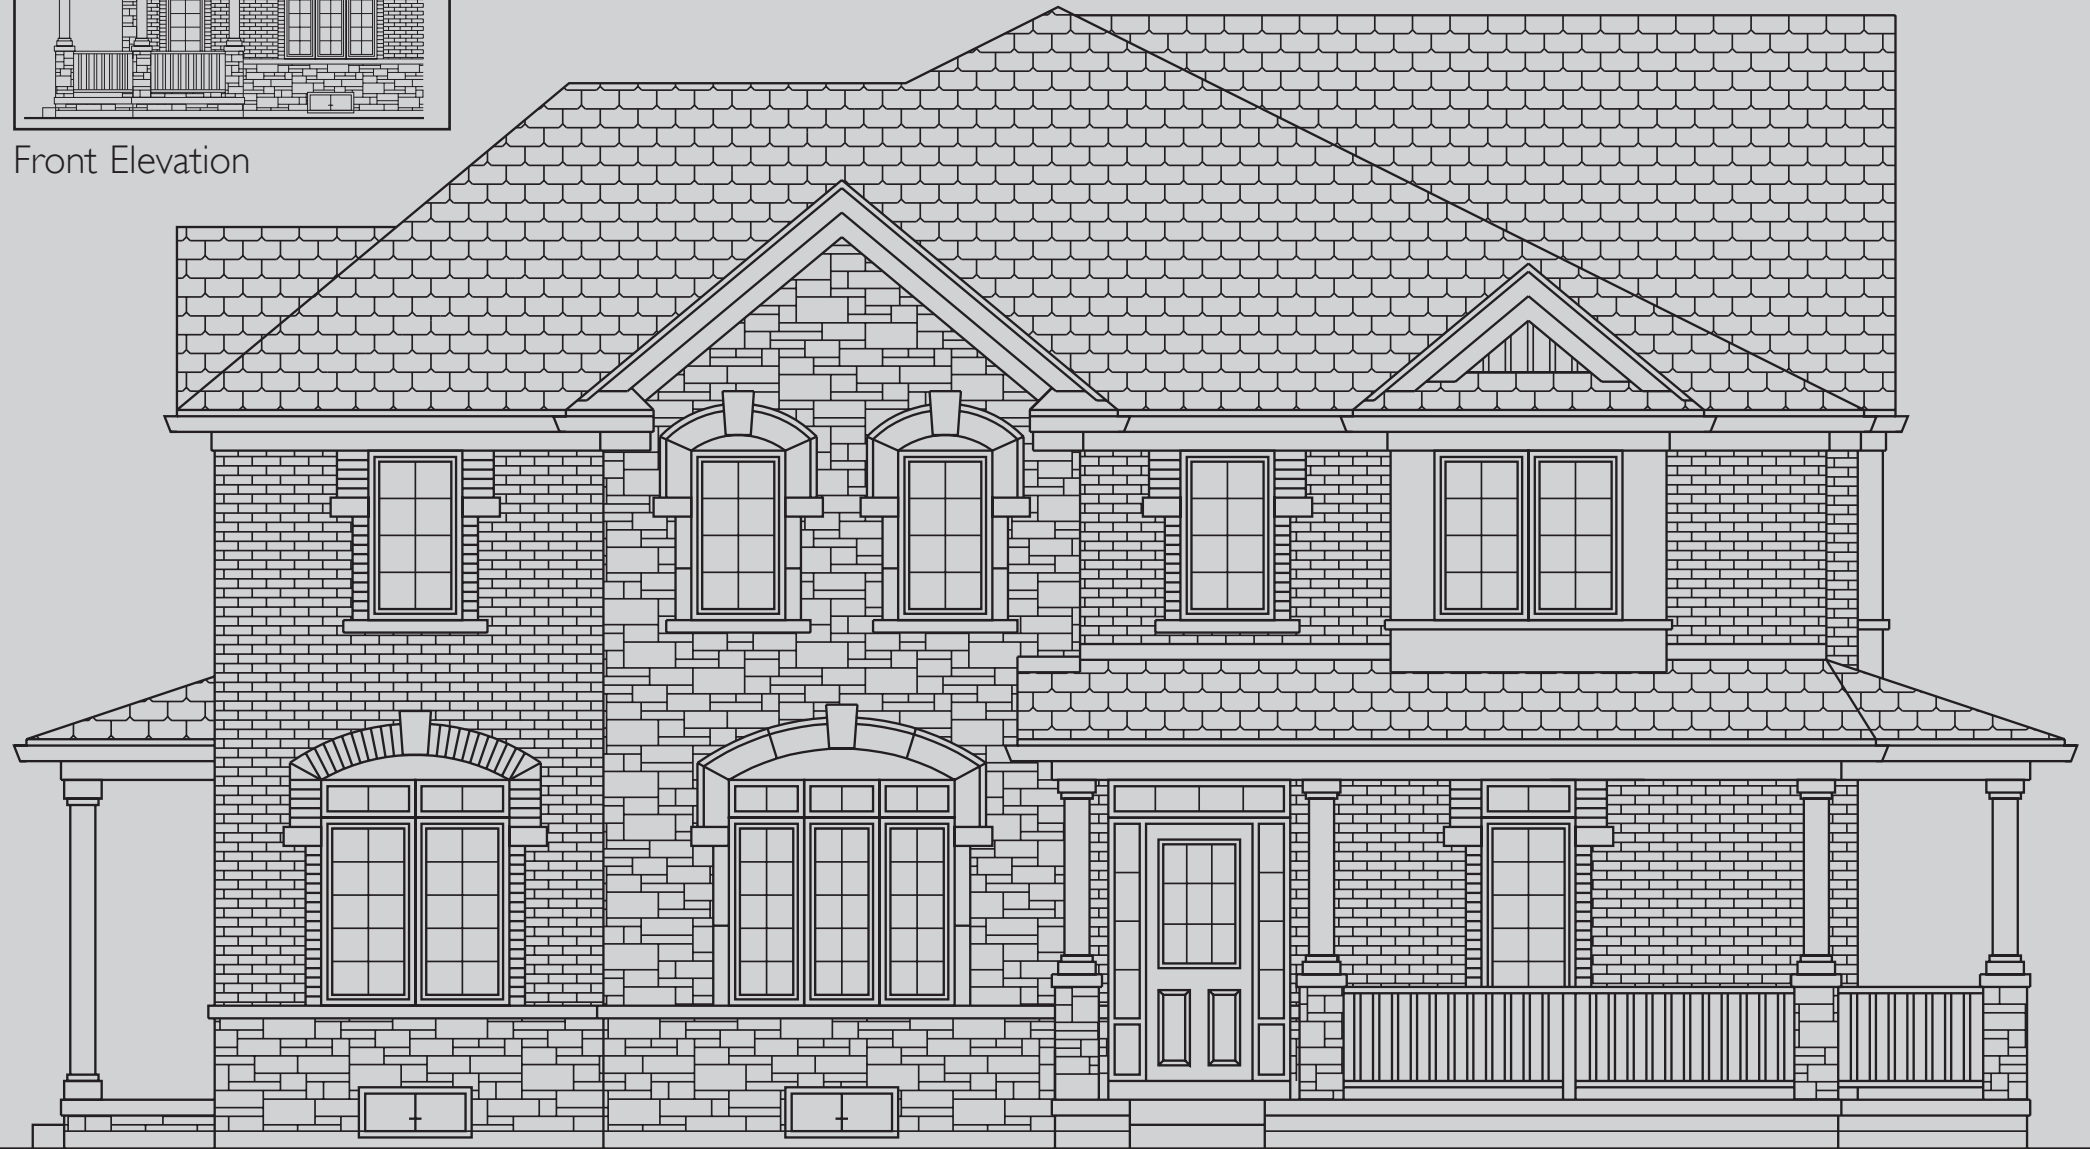

# THE WILLOW

Side Elevation B - 1628 sq.ft.

Front Elevation

Artist's Impression

Front Elevation

Artist's Impression

Side Elevation A - 1628 sq.ft.

Front Elevation

Artist's Impression

Side Elevation C - 1628 sq.ft.

OLD  
TAUNTON  
IN PICKERING

# THE WILLOW

1628 sq.ft.

BASEMENT  
ELEVATION A & C

BASEMENT  
ELEVATION B

FIRST FLOOR  
ELEVATION A & C

SECOND FLOOR  
ELEVATION A

ALT. SECOND FLOOR

FIRST FLOOR  
ELEVATION B

# Lebovic HOMES