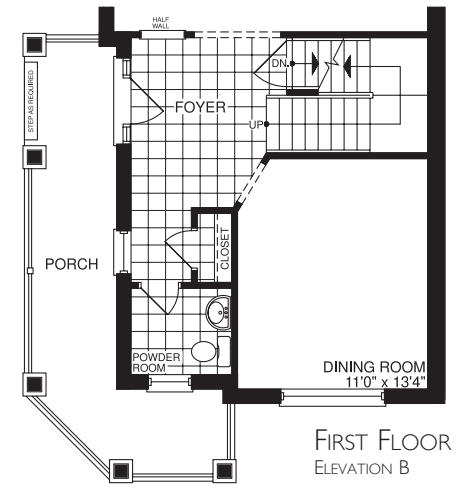

# THE WILLOW

Side Elevation B - 1628 sq.ft.

Front Elevation

Artist's Impression

Front Elevation

Artist's Impression

Side Elevation A - 1628 sq.ft.

Front Elevation

Artist's Impression

Side Elevation C - 1628 sq.ft.

OLD  
TAUNTON  
IN PICKERING

# THE WILLOW

1628 sq.ft.

BASEMENT  
ELEVATION A & C

BASEMENT  
ELEVATION B

FIRST FLOOR  
ELEVATION A & C

SECOND FLOOR  
ELEVATION A

ALT. SECOND FLOOR

FIRST FLOOR  
ELEVATION B