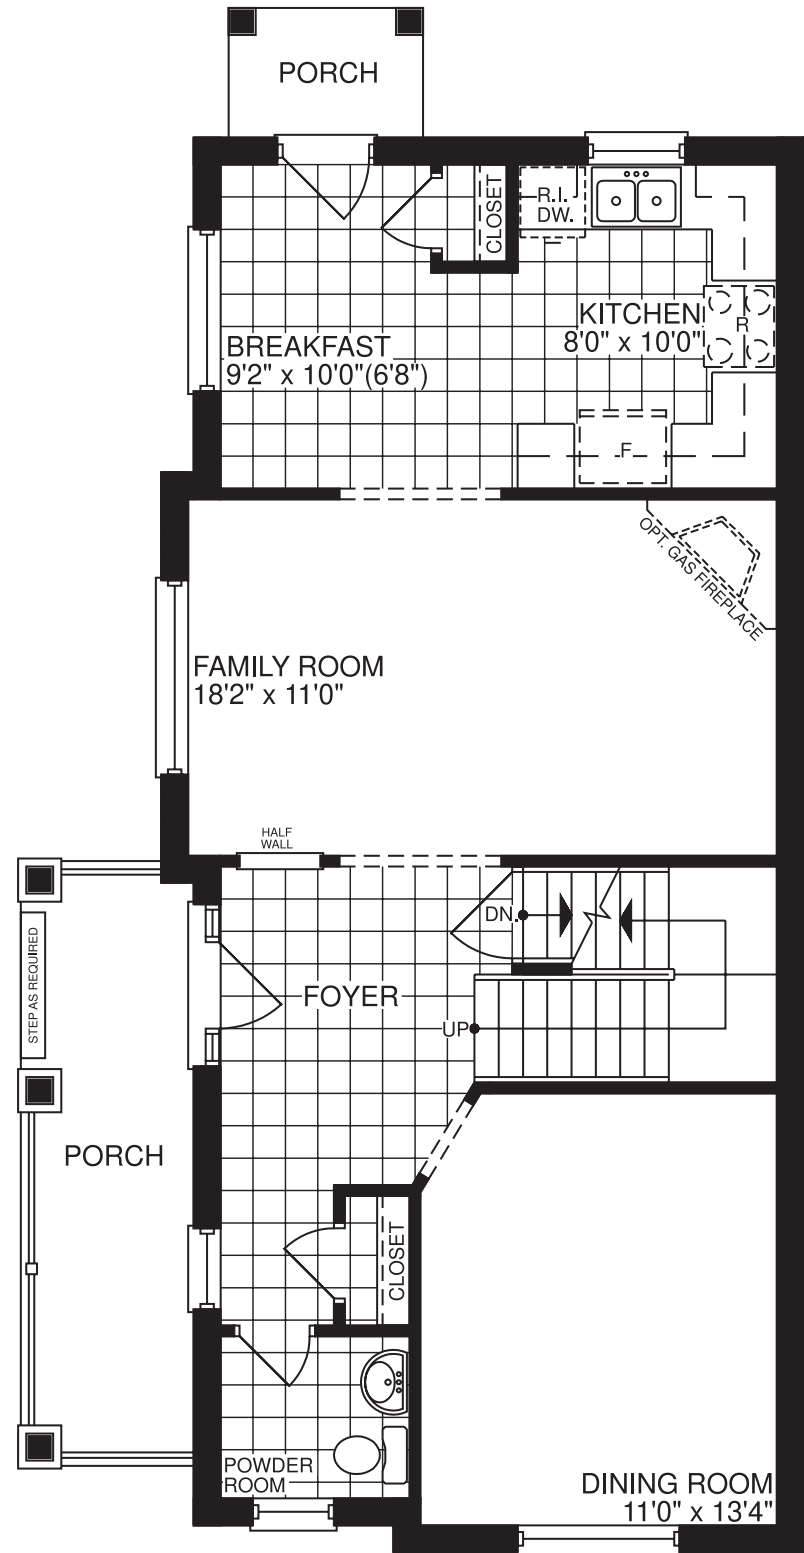

# THE WILLOW

Side Elevation B - 1628 sq.ft.

Front Elevation

Artist's Impression

Front Elevation

Artist's Impression

Side Elevation A - 1628 sq.ft.

Front Elevation

Artist's Impression

Side Elevation C - 1628 sq.ft.

OLD  
TAUNTON  
IN PICKERING

# THE WILLOW

1628 sq.ft.

BASEMENT  
ELEVATION A & C

BASEMENT  
ELEVATION B

FIRST FLOOR  
ELEVATION A & C

SECOND FLOOR  
ELEVATION A

ALT. SECOND FLOOR

FIRST FLOOR  
ELEVATION B

SECOND FLOOR  
ELEVATION B

SECOND FLOOR  
ELEVATION C