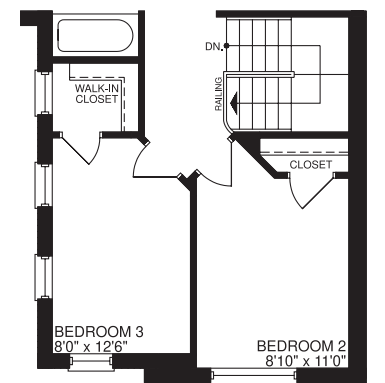

SECOND FLOOR
ELEVATION C

Lebovic HOMES