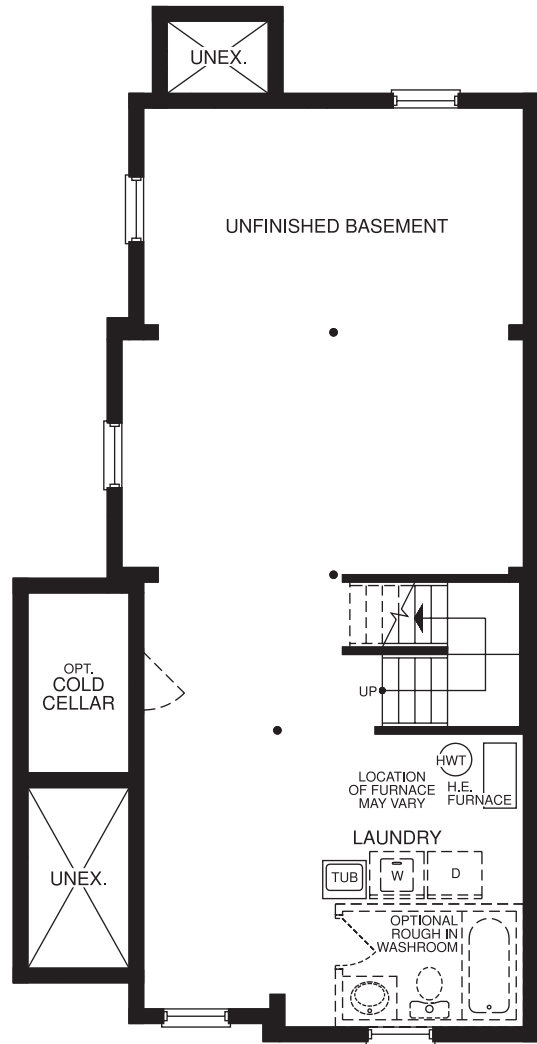

# THE WILLOW

Side Elevation B - 1628 sq.ft.

Front Elevation

Artist's Impression

Front Elevation

Artist's Impression

Side Elevation A - 1628 sq.ft.

Front Elevation

Artist's Impression

Side Elevation C - 1628 sq.ft.

OLD  
TAUNTON  
IN PICKERING

# THE WILLOW

1628 sq.ft.

BASEMENT  
ELEVATION A & C

BASEMENT  
ELEVATION B

FIRST FLOOR  
ELEVATION A & C

SECOND FLOOR  
ELEVATION A

ALT. SECOND FLOOR

FIRST FLOOR  
ELEVATION B