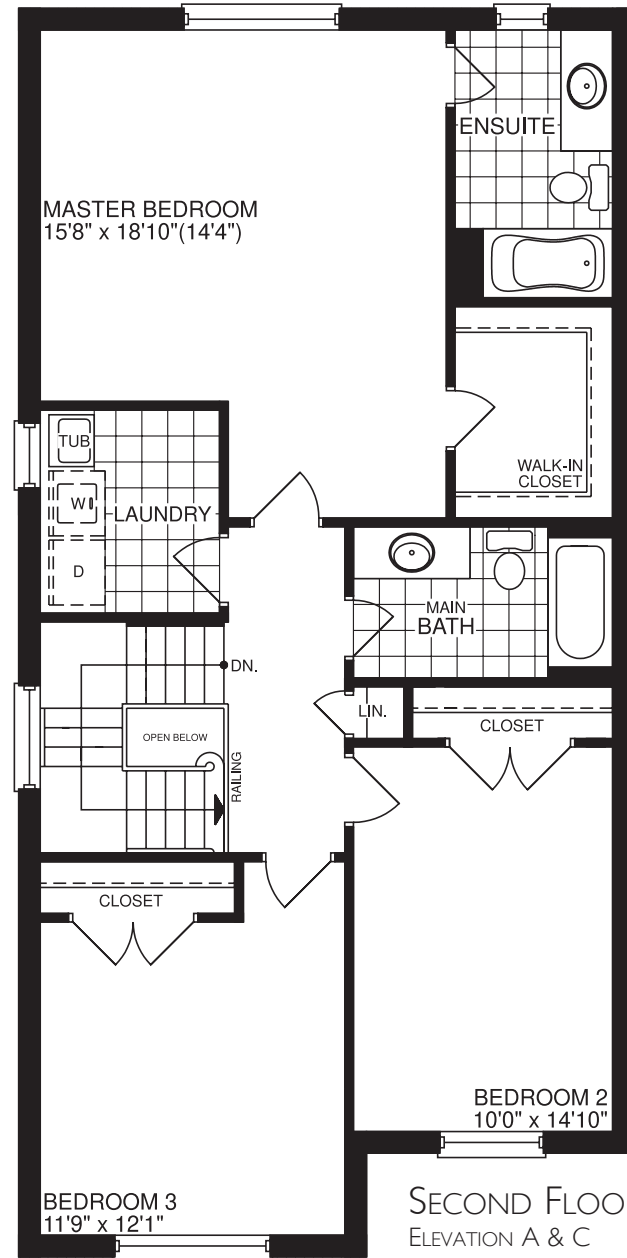

THE APPLE

Elevation B End Unit - 1976 sq.ft.

Artist's Impression

Elevation A End Unit - 1958 sq.ft.

Artist's Impression

Elevation C End Unit - 1958 sq.ft.

Artist's Impression

THE APPLE

1958/1976 sq.ft.

BASEMENT

FIRST FLOOR ELEVATION A

FIRST FLOOR ELEVATION B

FIRST FLOOR ELEVATION C

SECOND FLOOR ELEVATION A & C

SECOND FLOOR ELEVATION B

SECOND FLOOR OPTIONAL ENSUITE

ALT. SECOND FLOOR ELEVATION A & C

ALT. SECOND FLOOR OPTIONAL ENSUITE

Lebovic HOMES