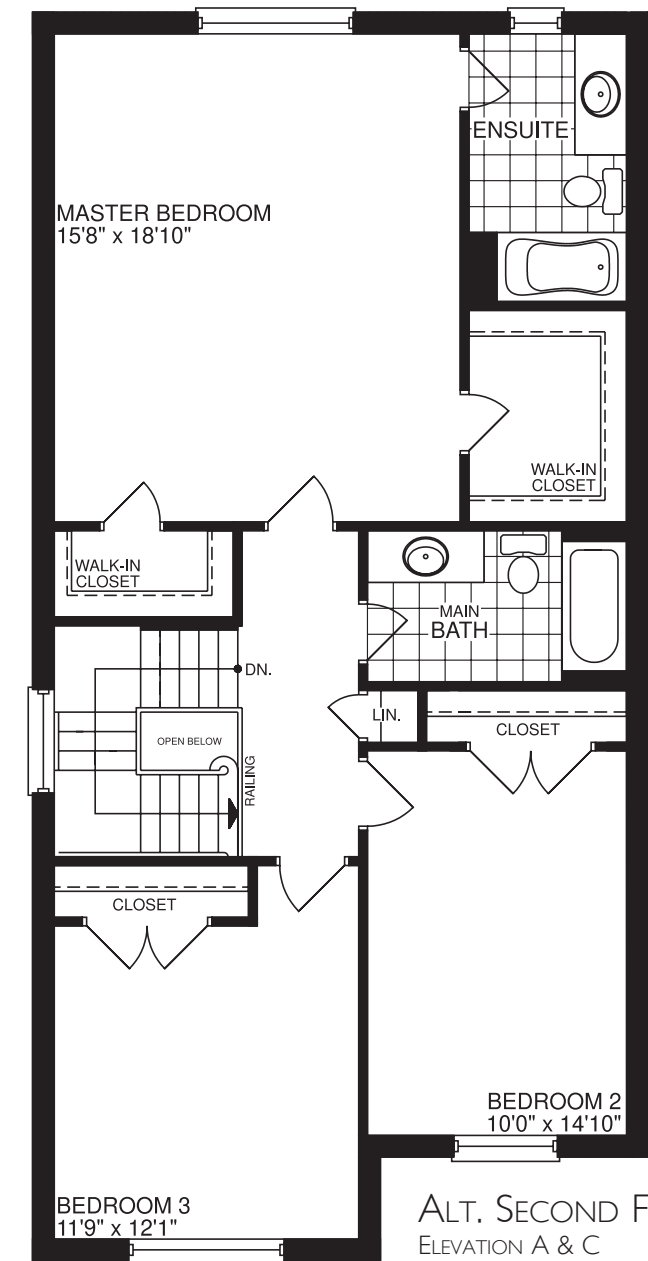

THE APPLE

Elevation B End Unit - 1976 sq.ft.

Artist's Impression

Elevation A End Unit - 1958 sq.ft.

Artist's Impression

Elevation C End Unit - 1958 sq.ft.

Artist's Impression

THE APPLE

1958/1976 sq.ft.

BASEMENT

FIRST FLOOR ELEVATION A

FIRST FLOOR ELEVATION B

FIRST FLOOR ELEVATION C

SECOND FLOOR ELEVATION A & C

SECOND FLOOR ELEVATION B

SECOND FLOOR OPTIONAL ENSUITE

ALT. SECOND FLOOR ELEVATION A & C

ALT. SECOND FLOOR OPTIONAL ENSUITE

Lebovic HOMES