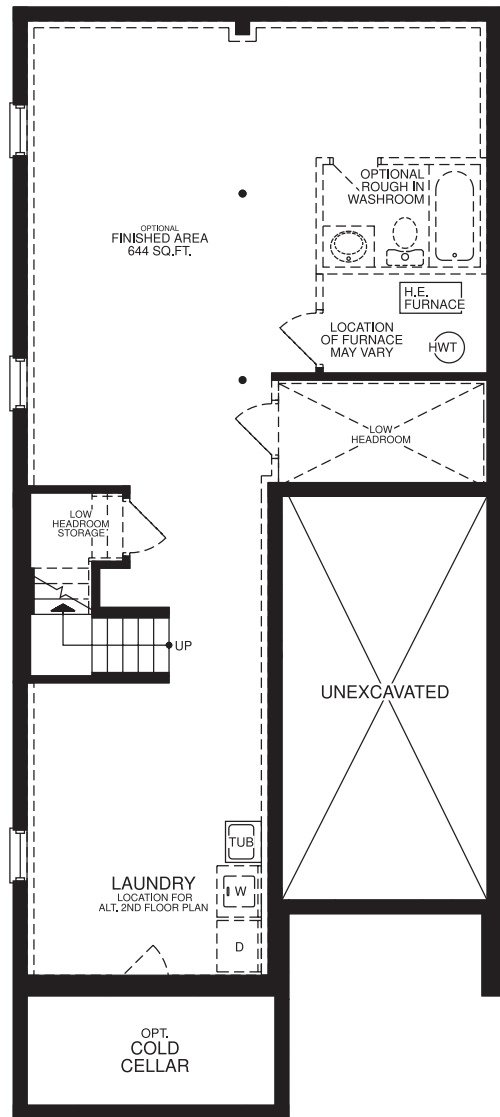

THE APPLE

Elevation B End Unit - 1976 sq.ft.

Artist's Impression

Elevation A End Unit - 1958 sq.ft.

Artist's Impression

Elevation C End Unit - 1958 sq.ft.

Artist's Impression

THE APPLE

1958/1976 sq.ft.

BASEMENT

FIRST FLOOR ELEVATION A

FIRST FLOOR ELEVATION B

FIRST FLOOR ELEVATION C

SECOND FLOOR ELEVATION A & C

SECOND FLOOR ELEVATION B

SECOND FLOOR OPTIONAL ENSUITE

ALT. SECOND FLOOR ELEVATION A & C

ALT. SECOND FLOOR OPTIONAL ENSUITE

Lebovic HOMES