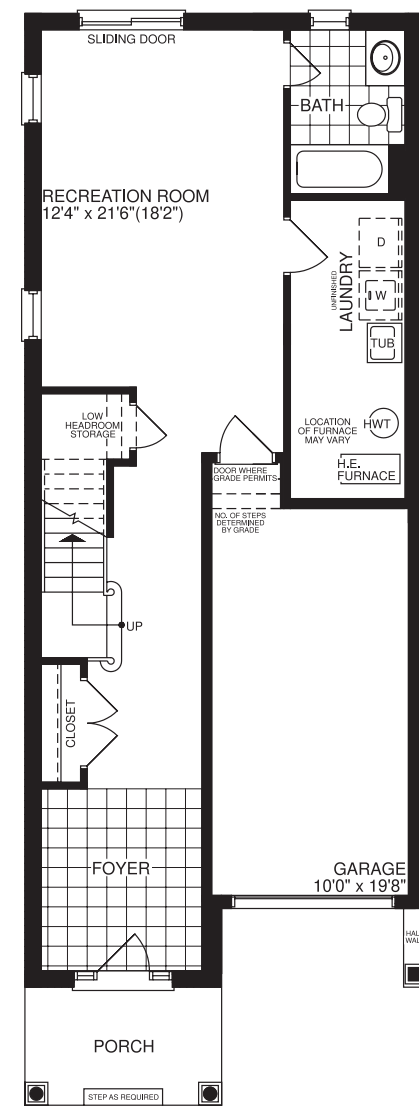

THE PINE

Elevation B - 2435 sq.ft.

Artist's Impression

Elevation A - 2435 sq.ft.

Artist's Impression

Elevation C - 2435 sq.ft.

Artist's Impression

THE PINE

2435 sq.ft.

Lebovic HOMES

THE FLOOR PLANS, ELEVATIONS, DIMENSIONS, SPECIFICATIONS AND ARCHITECTURAL DETAILING SHOWN ARE PRE-CONSTRUCTION PLANS ONLY AND MAYBE CHANGED OR REVISED WITHOUT NOTICE INCLUDING AS MAY BE NECESSITATED BY ARCHITECTURAL CONTROLS AND THE CONSTRUCTION PROCESS. ALL DIMENSIONS ARE APPROXIMATE. ACTUAL USABLE FLOOR SPACE MAY VARY FROM THE STATED AREA. HOUSE MAY BE REVERSED. STEPS MAY VARY AT ANY EXTERIOR ENTRANCE. ILLUSTRATIONS ARE ARTIST'S CONCEPT ONLY. EXTERIOR RAILINGS TO BE INSTALLED ONLY AS REQUIRED BY GRADE NOT WITH STANDING ANY ILLUSTRATIONS OR PLANS. E & O.E.