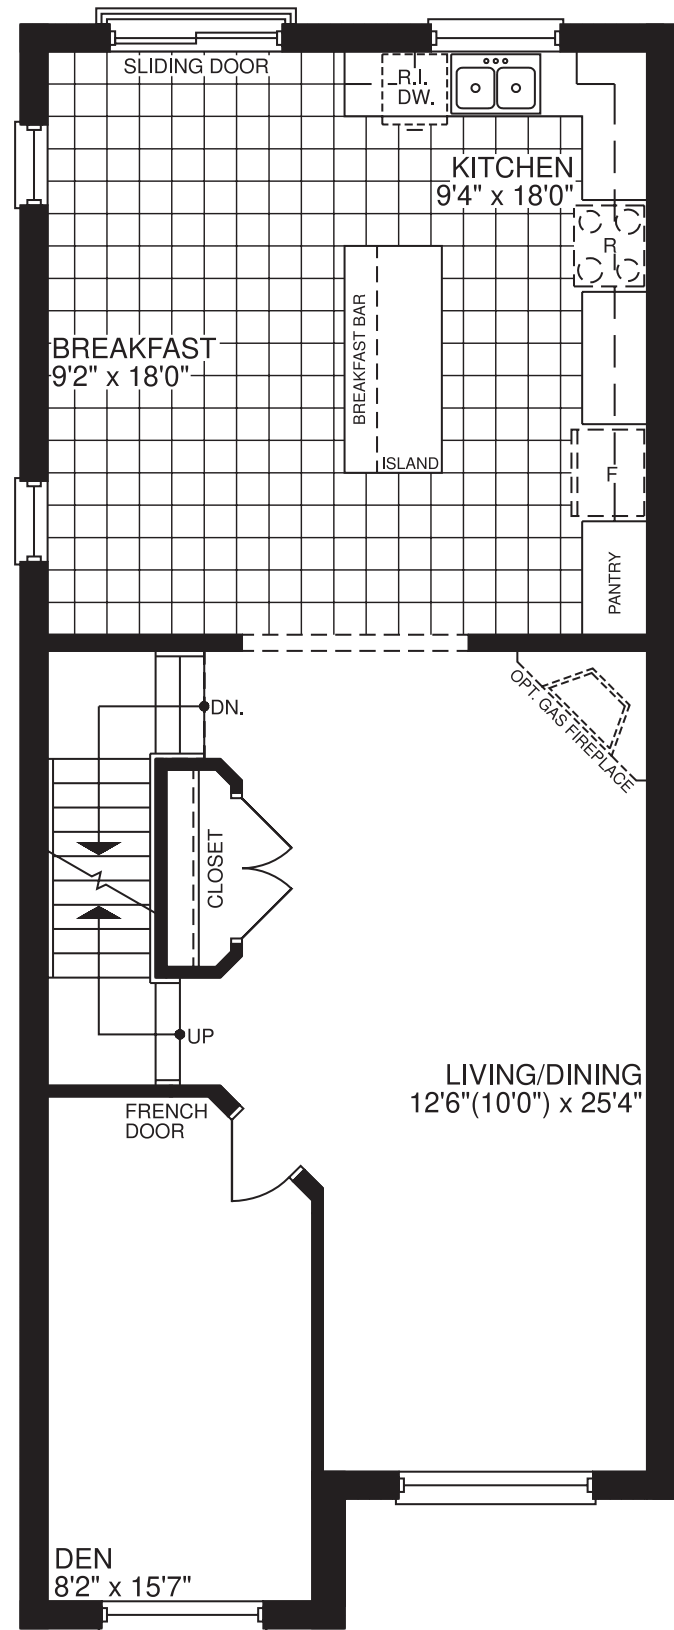

THE PINE

Elevation B - 2435 sq.ft.

Artist's Impression

Elevation A - 2435 sq.ft.

Artist's Impression

Elevation C - 2435 sq.ft.

Artist's Impression

THE PINE

2435 sq.ft.

Lebovic HOMES

THE FLOOR PLANS, ELEVATIONS, DIMENSIONS, SPECIFICATIONS AND ARCHITECTURAL DETAILING SHOWN ARE PRE-CONSTRUCTION PLANS ONLY AND MAYBE CHANGED OR REVISED WITHOUT NOTICE INCLUDING AS MAY BE NECESSITATED BY ARCHITECTURAL CONTROLS AND THE CONSTRUCTION PROCESS. ALL DIMENSIONS ARE APPROXIMATE. ACTUAL USABLE FLOOR SPACE MAY VARY FROM THE STATED AREA. HOUSE MAY BE REVERSED. STEPS MAY VARY AT ANY EXTERIOR ENTRANCE. ILLUSTRATIONS ARE ARTIST'S CONCEPT ONLY. EXTERIOR RAILINGS TO BE INSTALLED ONLY AS REQUIRED BY GRADE NOT WITH STANDING ANY ILLUSTRATIONS OR PLANS. E & O.E.