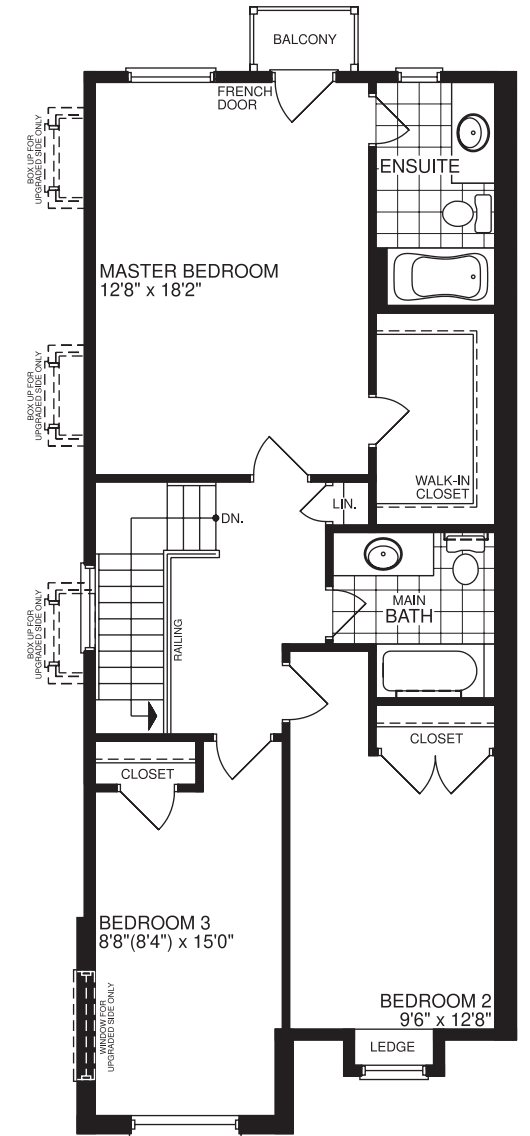

THE PINE

Elevation B - 2435 sq.ft.

Artist's Impression

Elevation A - 2435 sq.ft.

Artist's Impression

Elevation C - 2435 sq.ft.

Artist's Impression

THE PINE

2435 sq.ft.

Lebovic HOMES

THE FLOOR PLANS, ELEVATIONS, DIMENSIONS, SPECIFICATIONS AND ARCHITECTURAL DETAILING SHOWN ARE PRE-CONSTRUCTION PLANS ONLY AND MAYBE CHANGED OR REVISED WITHOUT NOTICE INCLUDING AS MAY BE NECESSITATED BY ARCHITECTURAL CONTROLS AND THE CONSTRUCTION PROCESS. ALL DIMENSIONS ARE APPROXIMATE. ACTUAL USABLE FLOOR SPACE MAY VARY FROM THE STATED AREA. HOUSE MAY BE REVERSED. STEPS MAY VARY AT ANY EXTERIOR ENTRANCE. ILLUSTRATIONS ARE ARTIST'S CONCEPT ONLY. EXTERIOR RAILINGS TO BE INSTALLED ONLY AS REQUIRED BY GRADE NOT WITH STANDING ANY ILLUSTRATIONS OR PLANS. E & O.E.