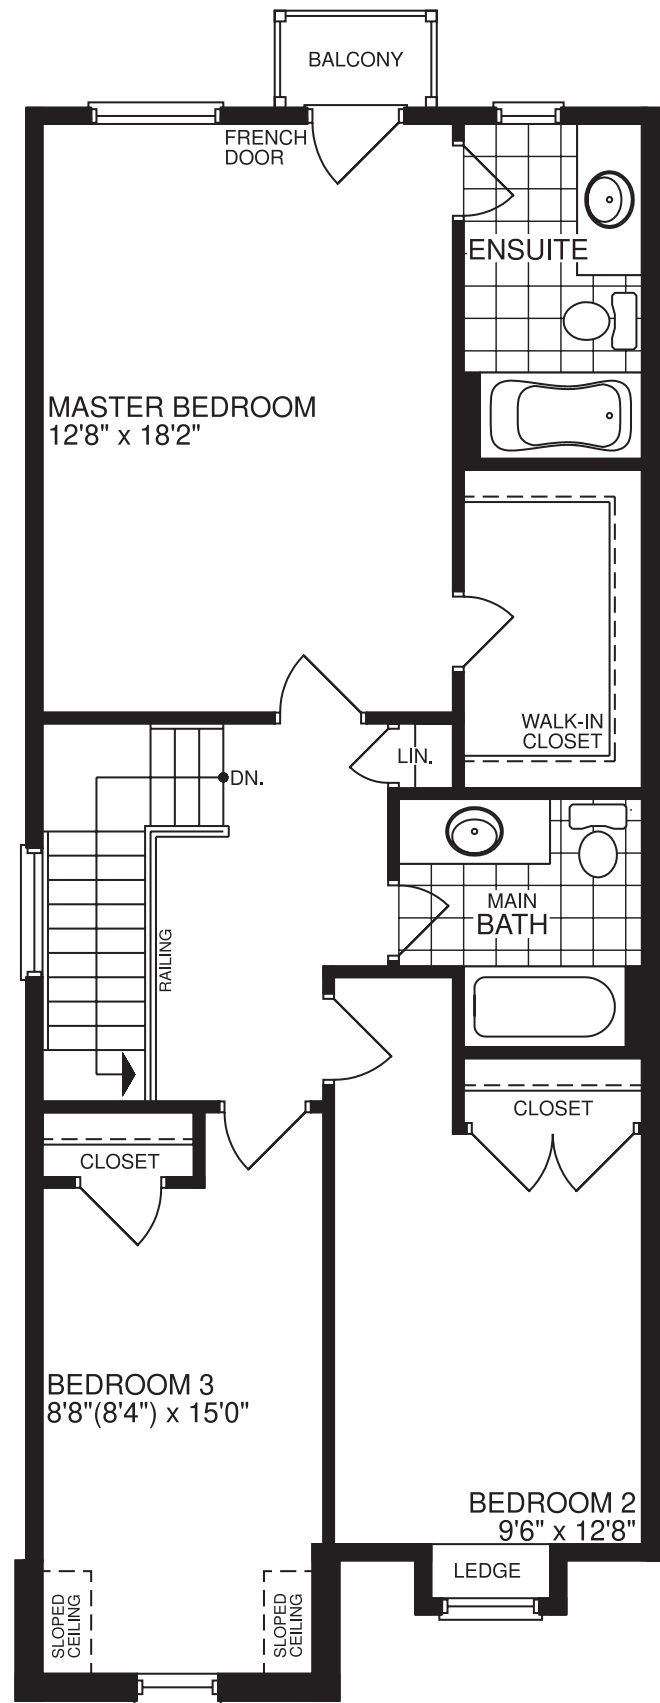

THE PINE

Elevation B - 2435 sq.ft.

Artist's Impression

Elevation A - 2435 sq.ft.

Artist's Impression

Elevation C - 2435 sq.ft.

Artist's Impression

THE PINE

2435 sq.ft.

Lebovic HOMES

THE FLOOR PLANS, ELEVATIONS, DIMENSIONS, SPECIFICATIONS AND ARCHITECTURAL DETAILING SHOWN ARE PRE-CONSTRUCTION PLANS ONLY AND MAYBE CHANGED OR REVISED WITHOUT NOTICE INCLUDING AS MAY BE NECESSITATED BY ARCHITECTURAL CONTROLS AND THE CONSTRUCTION PROCESS. ALL DIMENSIONS ARE APPROXIMATE. ACTUAL USABLE FLOOR SPACE MAY VARY FROM THE STATED AREA. HOUSE MAY BE REVERSED. STEPS MAY VARY AT ANY EXTERIOR ENTRANCE. ILLUSTRATIONS ARE ARTIST'S CONCEPT ONLY. EXTERIOR RAILINGS TO BE INSTALLED ONLY AS REQUIRED BY GRADE NOT WITH STANDING ANY ILLUSTRATIONS OR PLANS. E & O.E.