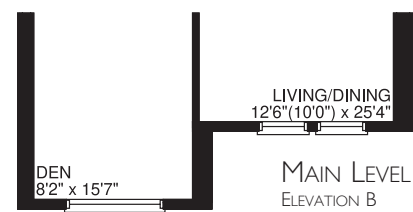

THE PINE

Elevation B - 2435 sq.ft.

Artist's Impression

Elevation A - 2435 sq.ft.

Artist's Impression

Elevation C - 2435 sq.ft.

Artist's Impression

THE PINE

2435 sq.ft.

Lebovic HOMES

THE FLOOR PLANS, ELEVATIONS, DIMENSIONS, SPECIFICATIONS AND ARCHITECTURAL DETAILING SHOWN ARE PRE-CONSTRUCTION PLANS ONLY AND MAYBE CHANGED OR REVISED WITHOUT NOTICE INCLUDING AS MAY BE NECESSITATED BY ARCHITECTURAL CONTROLS AND THE CONSTRUCTION PROCESS. ALL DIMENSIONS ARE APPROXIMATE. ACTUAL USABLE FLOOR SPACE MAY VARY FROM THE STATED AREA. HOUSE MAY BE REVERSED. STEPS MAY VARY AT ANY EXTERIOR ENTRANCE. ILLUSTRATIONS ARE ARTIST'S CONCEPT ONLY. EXTERIOR RAILINGS TO BE INSTALLED ONLY AS REQUIRED BY GRADE NOT WITH STANDING ANY ILLUSTRATIONS OR PLANS. E & O.E.