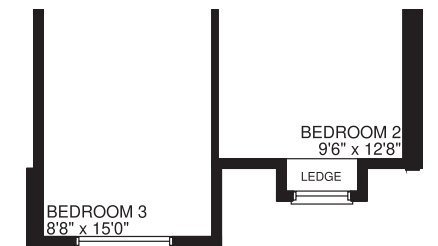

THE PINE

Elevation B - 2435 sq.ft.

Artist's Impression

Elevation A - 2435 sq.ft.

Artist's Impression

Elevation C - 2435 sq.ft.

Artist's Impression

THE PINE

2435 sq.ft.

Lebovic HOMES

THE FLOOR PLANS, ELEVATIONS, DIMENSIONS, SPECIFICATIONS AND ARCHITECTURAL DETAILING SHOWN ARE PRE-CONSTRUCTION PLANS ONLY AND MAYBE CHANGED OR REVISED WITHOUT NOTICE INCLUDING AS MAY BE NECESSITATED BY ARCHITECTURAL CONTROLS AND THE CONSTRUCTION PROCESS. ALL DIMENSIONS ARE APPROXIMATE. ACTUAL USABLE FLOOR SPACE MAY VARY FROM THE STATED AREA. HOUSE MAY BE REVERSED. STEPS MAY VARY AT ANY EXTERIOR ENTRANCE. ILLUSTRATIONS ARE ARTIST'S CONCEPT ONLY. EXTERIOR RAILINGS TO BE INSTALLED ONLY AS REQUIRED BY GRADE NOT WITH STANDING ANY ILLUSTRATIONS OR PLANS. E & O.E.