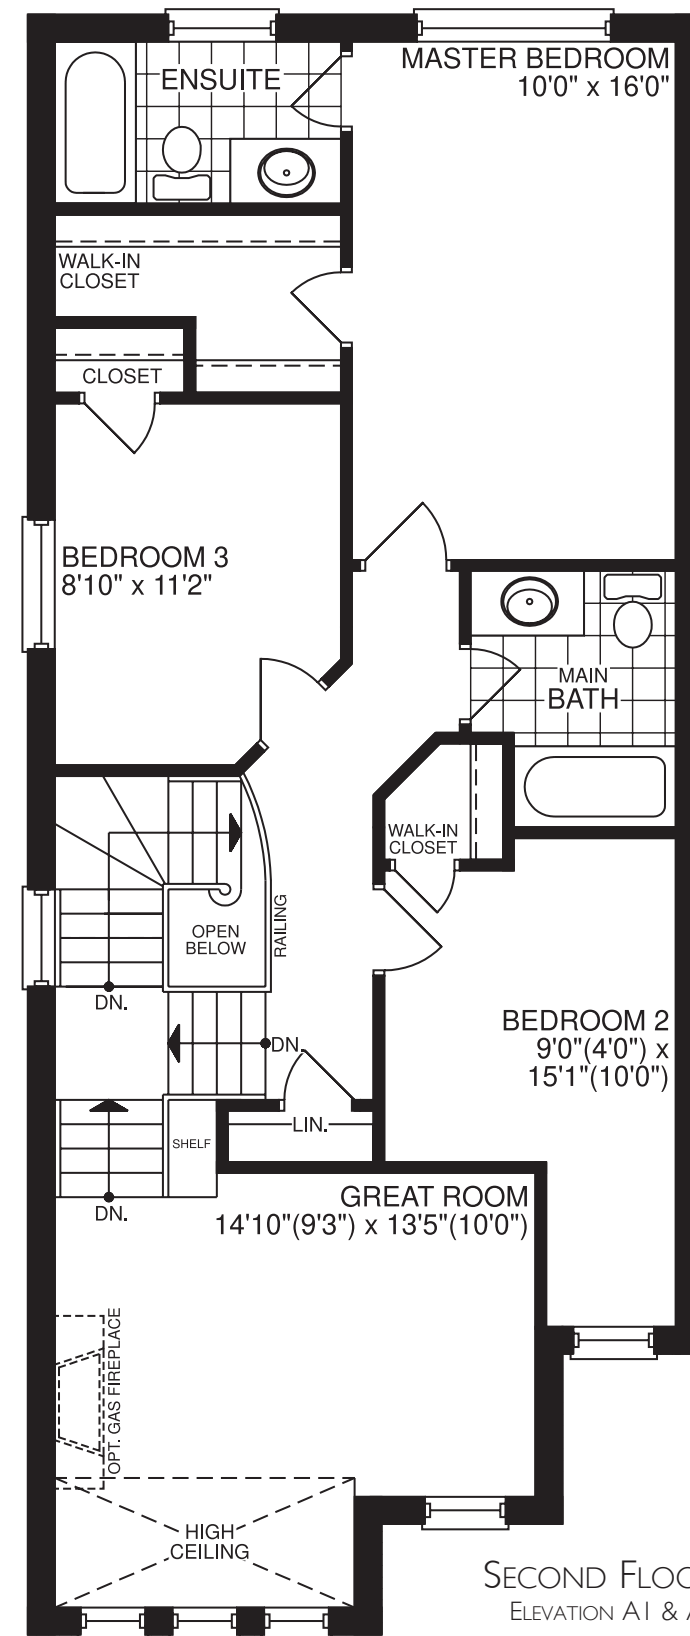

# THE PEONY

Elevation B1 - 1735 sq.ft.

Elevation B2 - 1735 sq.ft.

*Artist's Impression*

Elevation A1 - 1735 sq.ft.

Elevation A2 - 1735 sq.ft.

*Artist's Impression*

OLD  
TAUNTON  
IN PICKERING

# THE PEONY

1735 sq.ft.

BASEMENT  
ELEVATION  
A1, A2, B1 & B2

FIRST FLOOR  
ELEVATION A1 & A2

SECOND FLOOR  
ELEVATION A1 & A2

FIRST FLOOR  
ELEVATION B1 & B2

SECOND FLOOR  
ELEVATION B1 & B2