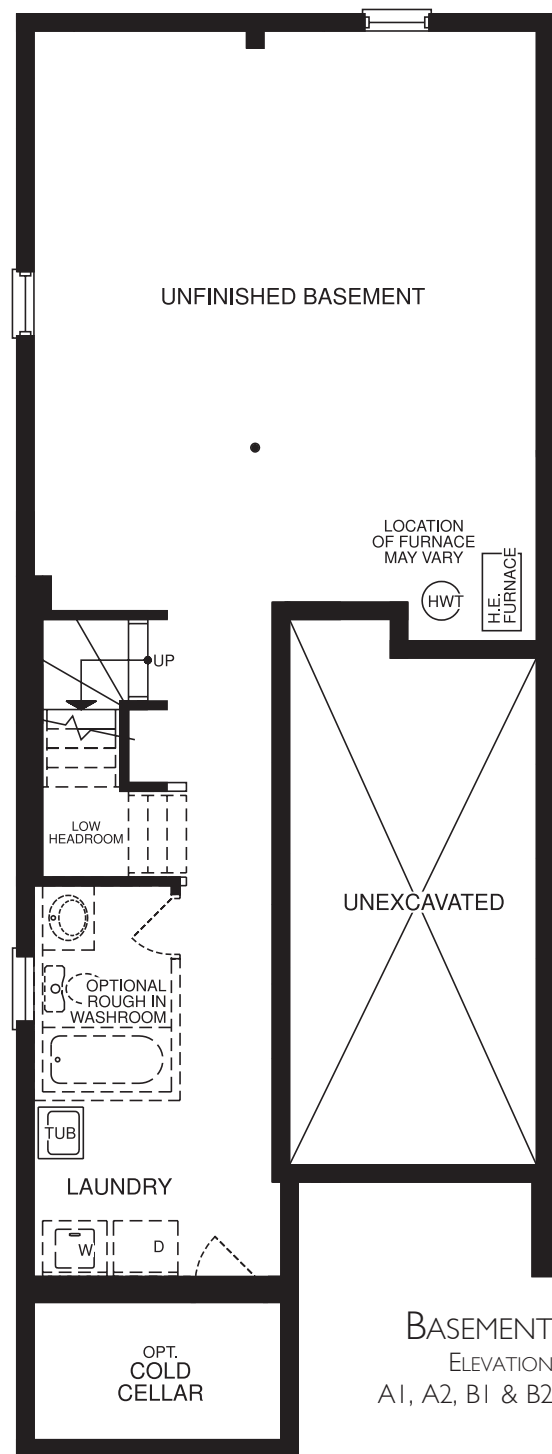

# THE PEONY

Elevation B1 - 1735 sq.ft.

Elevation B2 - 1735 sq.ft.

*Artist's Impression*

Elevation A1 - 1735 sq.ft.

Elevation A2 - 1735 sq.ft.

*Artist's Impression*

OLD  
TAUNTON  
IN PICKERING

# THE PEONY

1735 sq.ft.

BASEMENT  
ELEVATION  
A1, A2, B1 & B2

FIRST FLOOR  
ELEVATION A1 & A2

SECOND FLOOR  
ELEVATION A1 & A2

FIRST FLOOR  
ELEVATION B1 & B2

SECOND FLOOR  
ELEVATION B1 & B2