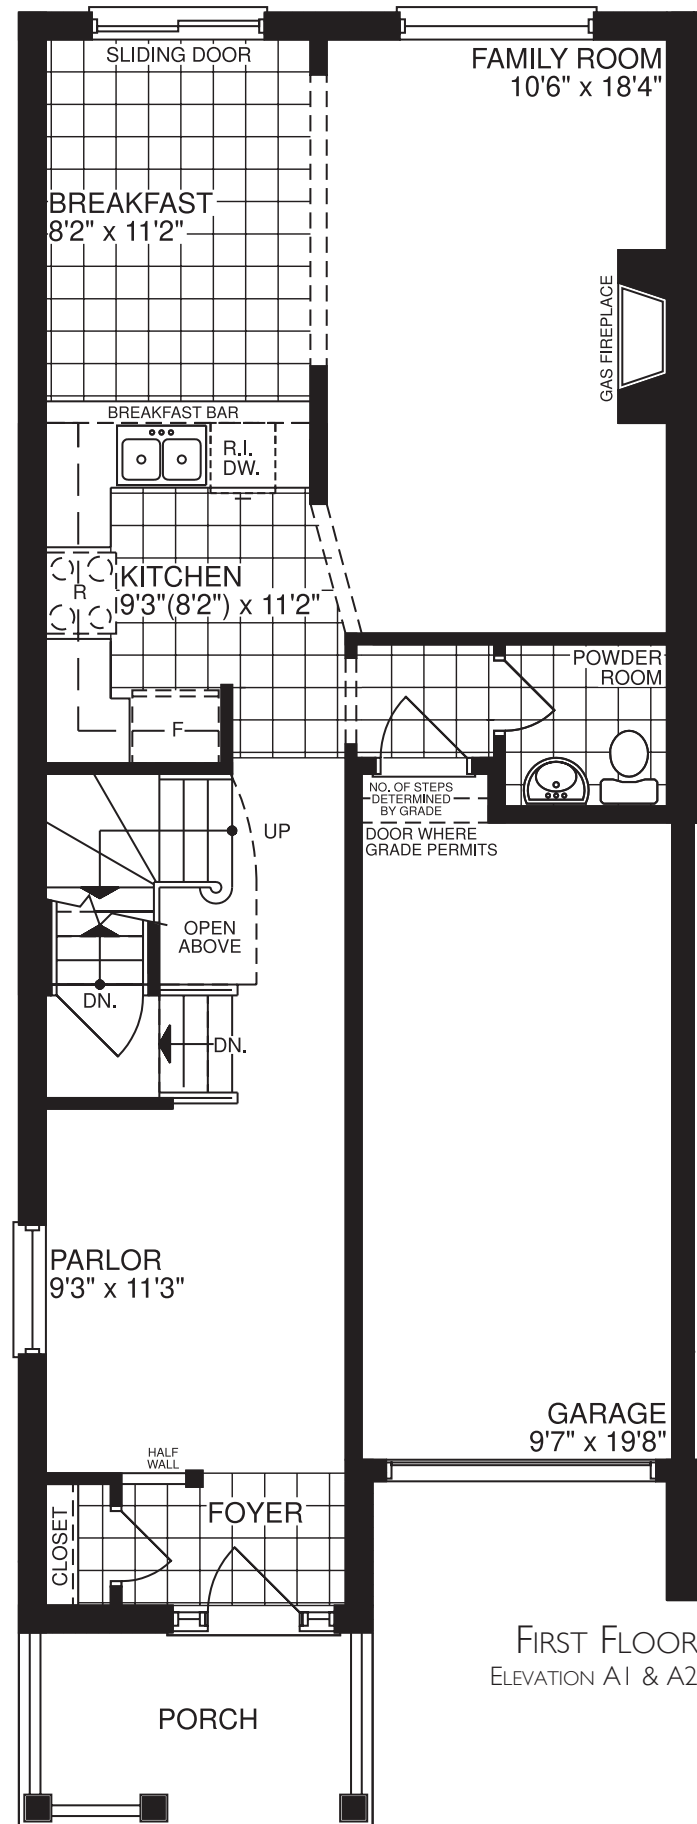

# THE PEONY

Elevation B1 - 1735 sq.ft.

Elevation B2 - 1735 sq.ft.

*Artist's Impression*

Elevation A1 - 1735 sq.ft.

Elevation A2 - 1735 sq.ft.

*Artist's Impression*

OLD  
TAUNTON  
IN PICKERING

# THE PEONY

1735 sq.ft.

BASEMENT  
ELEVATION  
A1, A2, B1 & B2

FIRST FLOOR  
ELEVATION A1 & A2

SECOND FLOOR  
ELEVATION A1 & A2

FIRST FLOOR  
ELEVATION B1 & B2

SECOND FLOOR  
ELEVATION B1 & B2