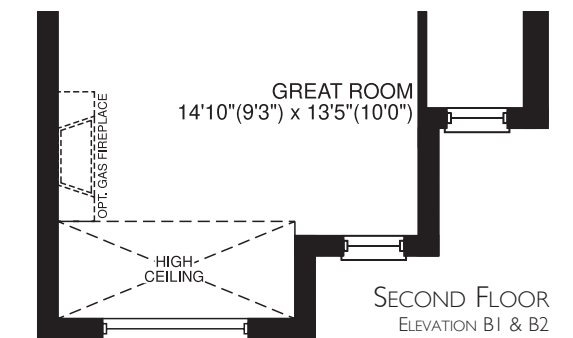

# THE PEONY

Elevation B1 - 1735 sq.ft.

Elevation B2 - 1735 sq.ft.

*Artist's Impression*

Elevation A1 - 1735 sq.ft.

Elevation A2 - 1735 sq.ft.

*Artist's Impression*

OLD  
TAUNTON  
IN PICKERING

# THE PEONY

1735 sq.ft.

BASEMENT  
ELEVATION  
A1, A2, B1 & B2

FIRST FLOOR  
ELEVATION A1 & A2

SECOND FLOOR  
ELEVATION A1 & A2

FIRST FLOOR  
ELEVATION B1 & B2

SECOND FLOOR  
ELEVATION B1 & B2