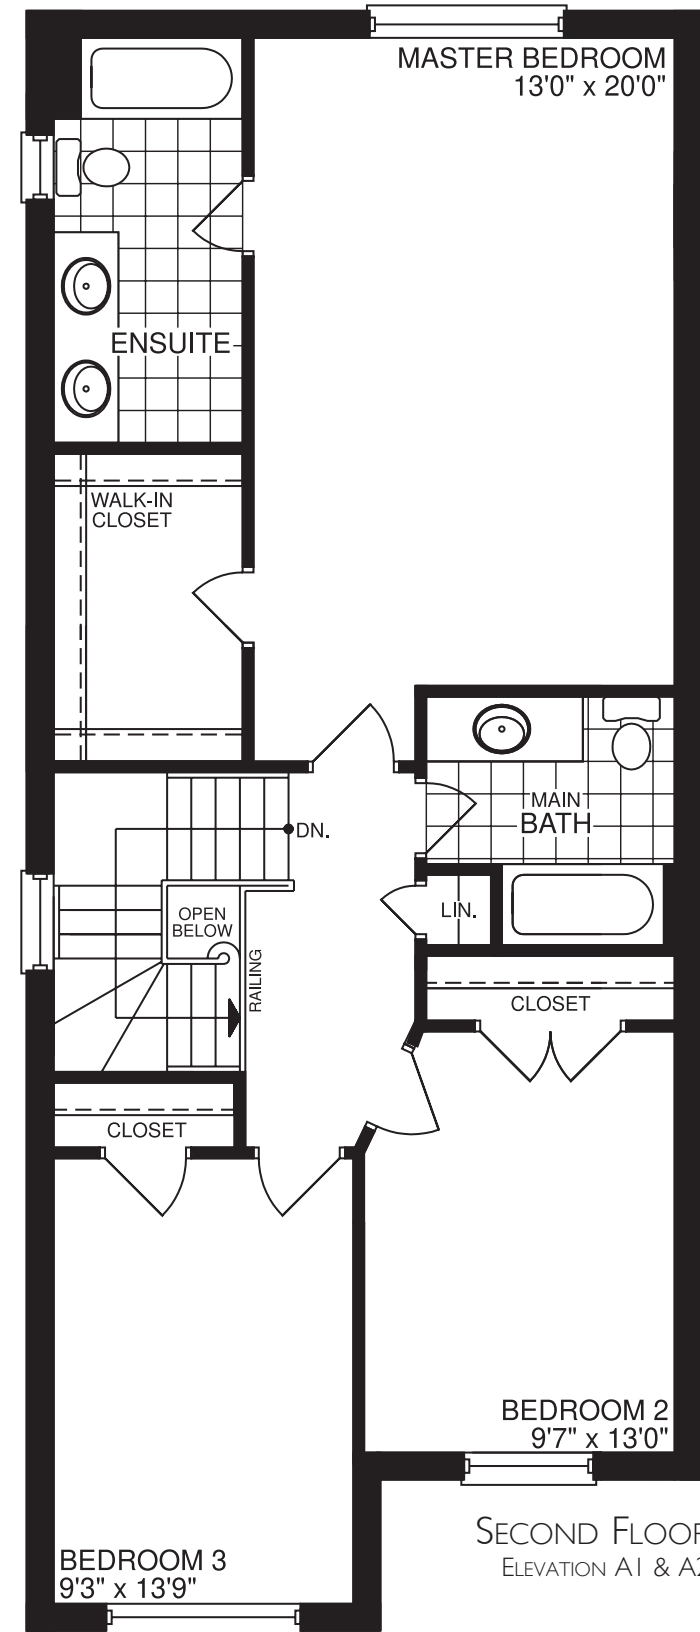

# THE SAGE

Elevation B1 - 1748 sq.ft.

Elevation B2 - 1748 sq.ft.

Elevation A1 - 1748 sq.ft.

Elevation A2 - 1748 sq.ft.

OLD  
TAUNTON  
IN PICKERING

# THE SAGE

1748 sq.ft.

**Lebovic**  
HOMES