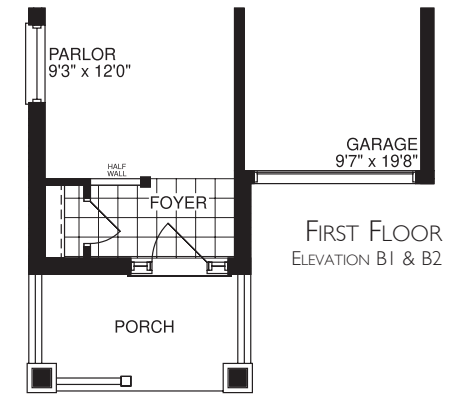

# THE SAGE

Elevation B1 - 1748 sq.ft.

Elevation B2 - 1748 sq.ft.

Elevation A1 - 1748 sq.ft.

Elevation A2 - 1748 sq.ft.

OLD  
TAUNTON  
IN PICKERING

# THE SAGE

1748 sq.ft.

**Lebovic**  
HOMES