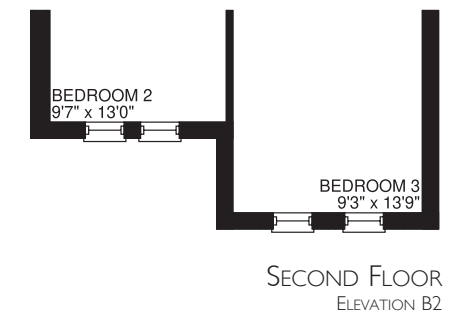

# THE SAGE

Elevation B1 - 1748 sq.ft.

Elevation B2 - 1748 sq.ft.

Elevation A1 - 1748 sq.ft.

Elevation A2 - 1748 sq.ft.

OLD  
TAUNTON  
IN PICKERING

# THE SAGE

1748 sq.ft.

**Lebovic**  
HOMES