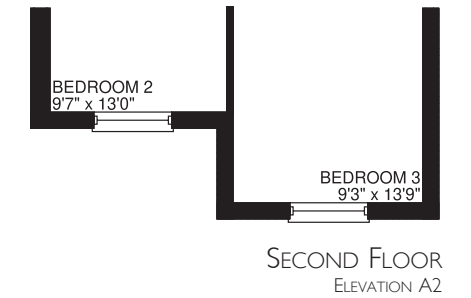

# THE SAGE

Elevation B1 - 1748 sq.ft.

Elevation B2 - 1748 sq.ft.

Elevation A1 - 1748 sq.ft.

Elevation A2 - 1748 sq.ft.

OLD  
TAUNTON  
IN PICKERING

# THE SAGE

1748 sq.ft.

**Lebovic**  
HOMES