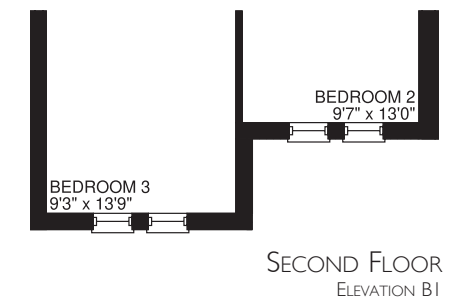

# THE SAGE

Elevation B1 - 1748 sq.ft.

Elevation B2 - 1748 sq.ft.

Elevation A1 - 1748 sq.ft.

Elevation A2 - 1748 sq.ft.

OLD  
TAUNTON  
IN PICKERING

# THE SAGE

1748 sq.ft.

**Lebovic**  
HOMES