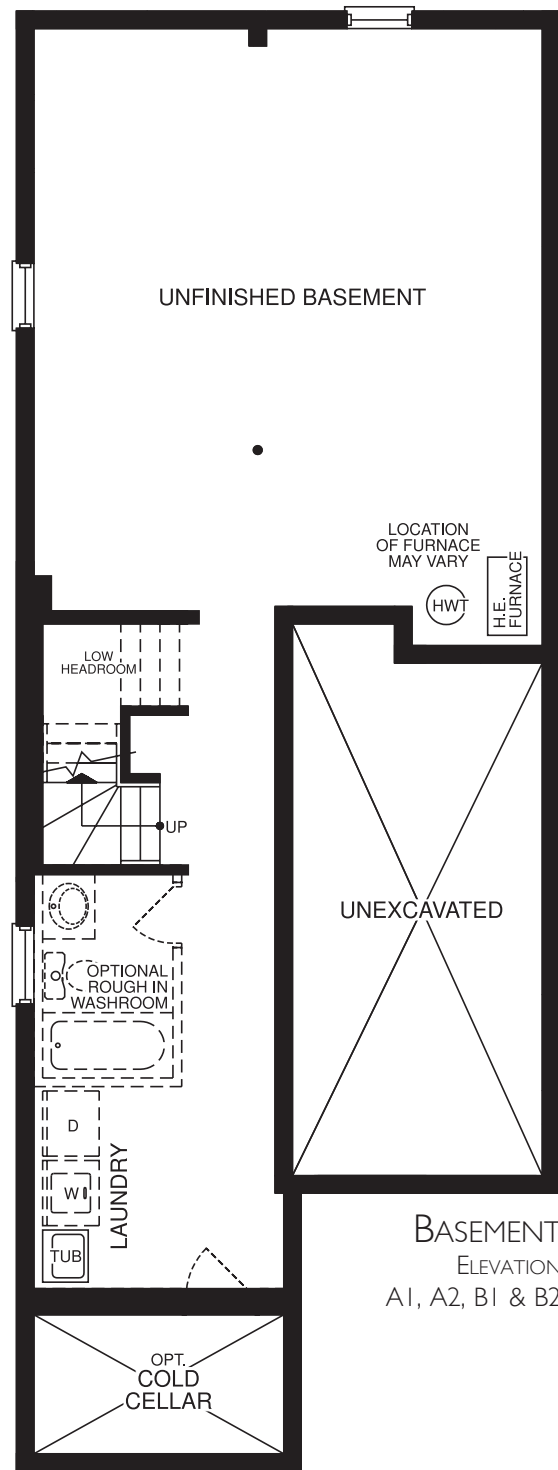

# THE SAGE

Elevation B1 - 1748 sq.ft.

Elevation B2 - 1748 sq.ft.

Elevation A1 - 1748 sq.ft.

Elevation A2 - 1748 sq.ft.

OLD  
TAUNTON  
IN PICKERING

# THE SAGE

1748 sq.ft.

**Lebovic**  
HOMES