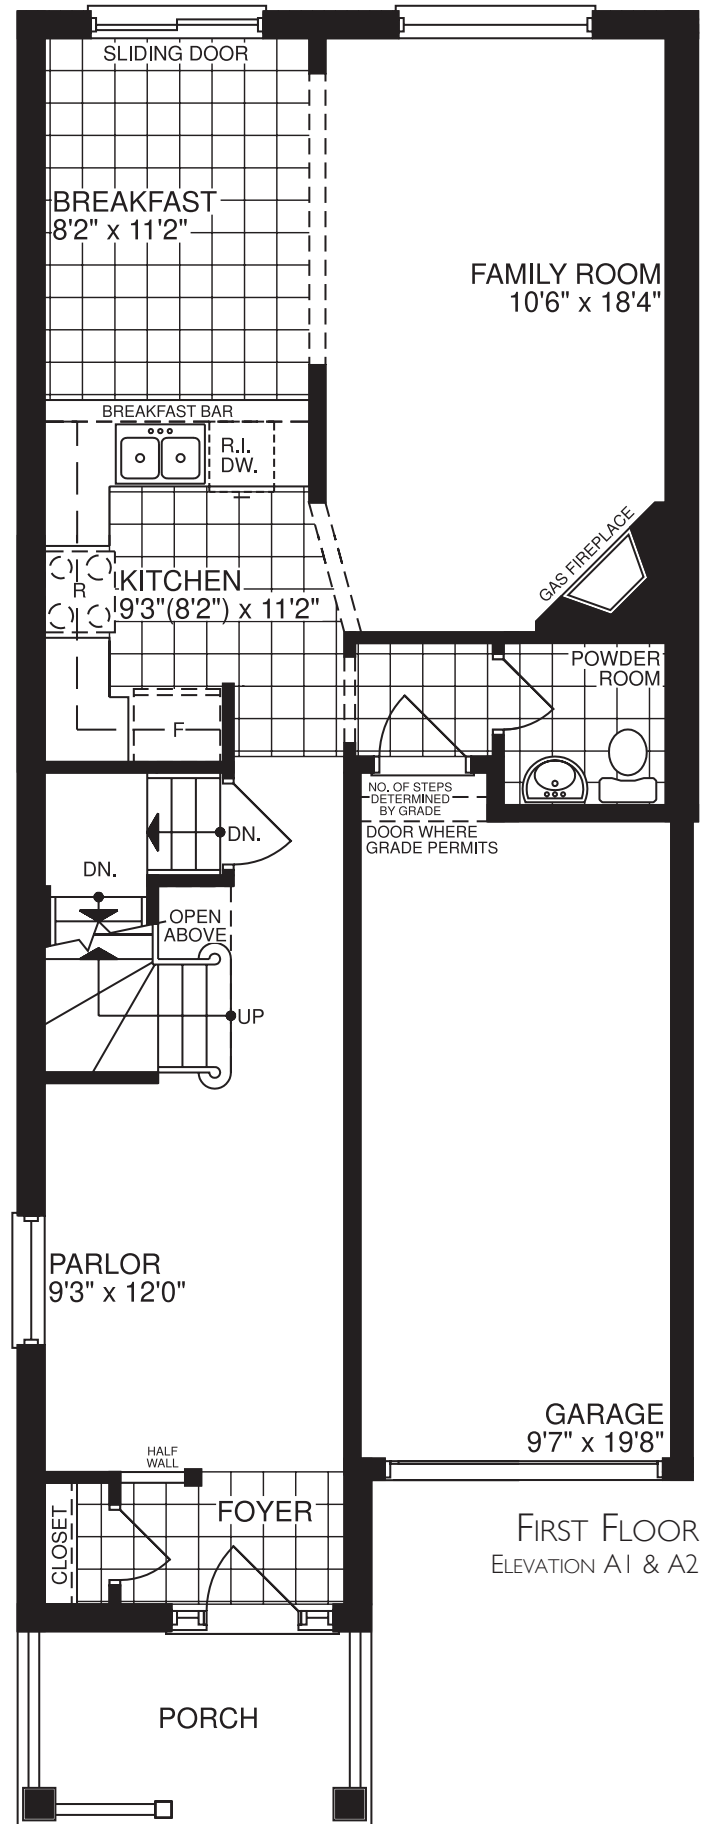

# THE SAGE

Elevation B1 - 1748 sq.ft.

Elevation B2 - 1748 sq.ft.

Elevation A1 - 1748 sq.ft.

Elevation A2 - 1748 sq.ft.

OLD  
TAUNTON  
IN PICKERING

# THE SAGE

1748 sq.ft.

**Lebovic**  
HOMES