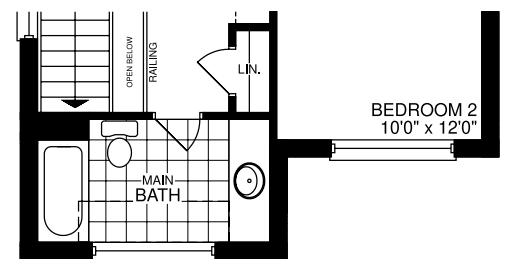

Elevation A - 1888 sq.ft.

THE CANADA GOOSE

Elevation B - 1888 sq.ft.

OLD
TAUNTON
IN PICKERING

THE CANADA GOOSE

1888 sq.ft.

BASEMENT

FIRST FLOOR

SECOND FLOOR

ALT. SECOND FLOOR

BASEMENT ELEVATION B

FIRST FLOOR ELEVATION B

SECOND FLOOR ELEVATION B

Lebovic HOMES