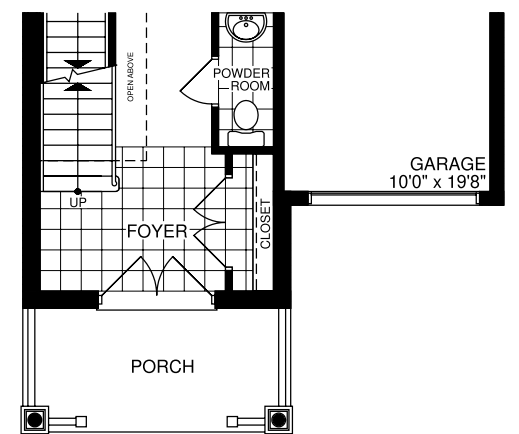

Elevation A - 1888 sq.ft.

THE CANADA GOOSE

Elevation B - 1888 sq.ft.

OLD
TAUNTON
IN PICKERING

THE CANADA GOOSE

1888 sq.ft.

BASEMENT

FIRST FLOOR

SECOND FLOOR

ALT. SECOND FLOOR

BASEMENT ELEVATION B

FIRST FLOOR ELEVATION B

SECOND FLOOR ELEVATION B

Lebovic HOMES