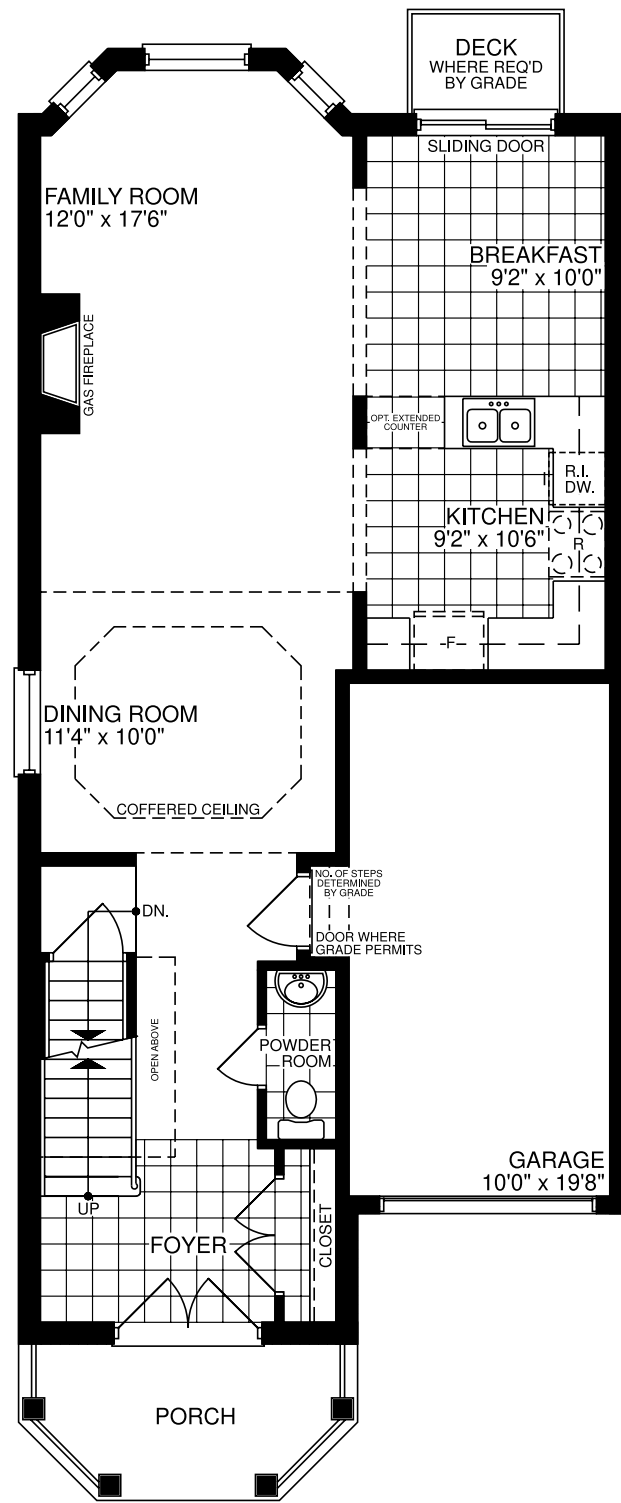

Elevation A - 1888 sq.ft.

THE CANADA GOOSE

Elevation B - 1888 sq.ft.

OLD
TAUNTON
IN PICKERING

THE CANADA GOOSE

1888 sq.ft.

BASEMENT

FIRST FLOOR

SECOND FLOOR

ALT. SECOND FLOOR

BASEMENT ELEVATION B

FIRST FLOOR ELEVATION B

SECOND FLOOR ELEVATION B

Lebovic HOMES