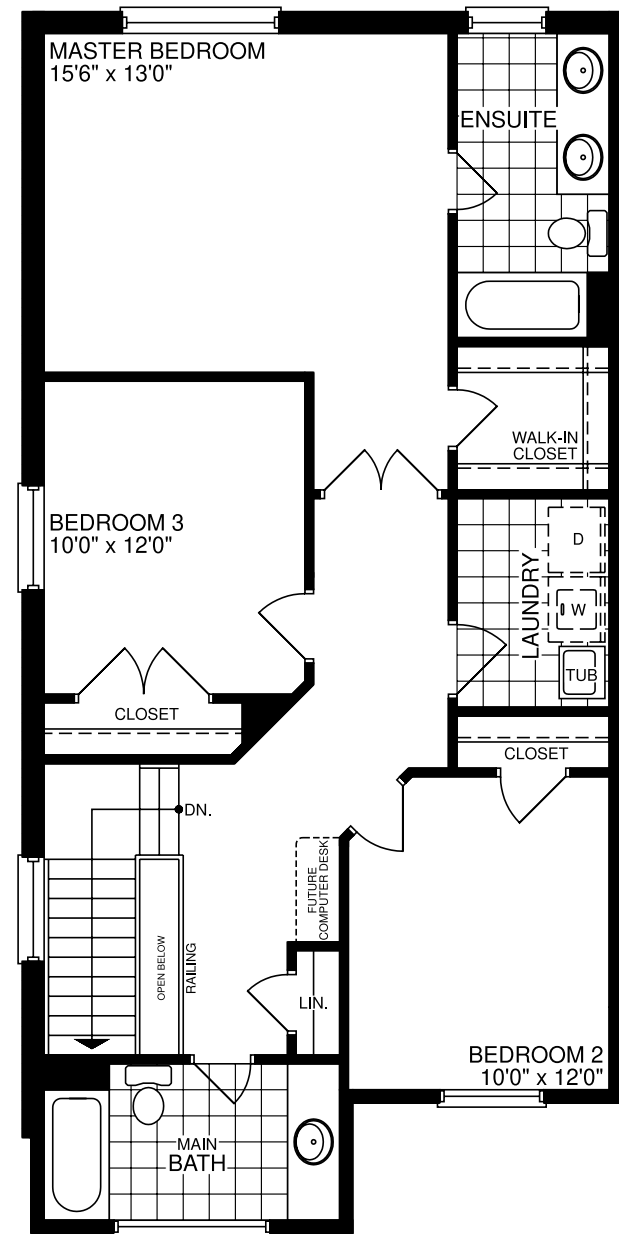

Elevation A - 1888 sq.ft.

THE CANADA GOOSE

Elevation B - 1888 sq.ft.

OLD
TAUNTON
IN PICKERING

THE CANADA GOOSE

1888 sq.ft.

BASEMENT

FIRST FLOOR

SECOND FLOOR

ALT. SECOND FLOOR

BASEMENT ELEVATION B

FIRST FLOOR ELEVATION B

SECOND FLOOR ELEVATION B

Lebovic HOMES