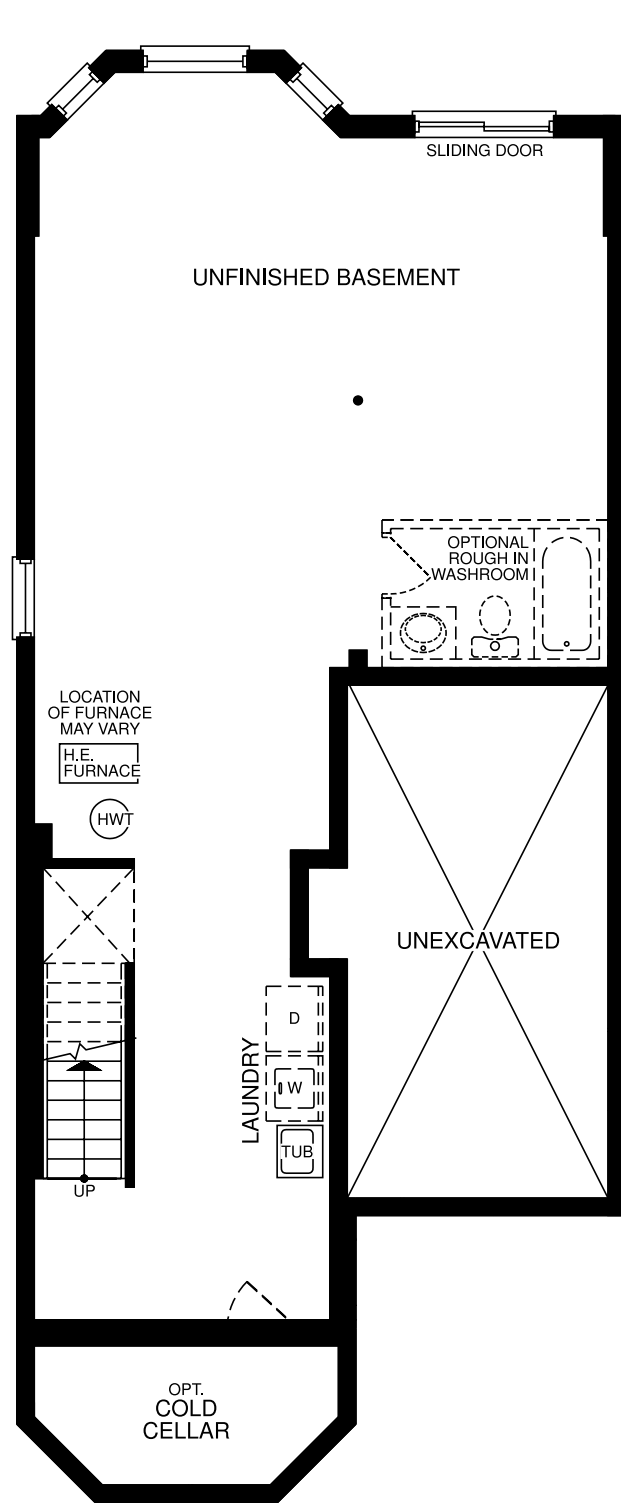

Elevation A - 1888 sq.ft.

THE CANADA GOOSE

Elevation B - 1888 sq.ft.

OLD
TAUNTON
IN PICKERING

THE CANADA GOOSE

1888 sq.ft.

BASEMENT

FIRST FLOOR

SECOND FLOOR

ALT. SECOND FLOOR

BASEMENT ELEVATION B

FIRST FLOOR ELEVATION B

SECOND FLOOR ELEVATION B

Lebovic HOMES