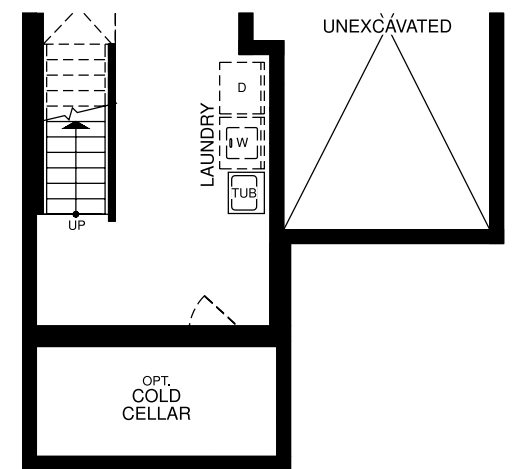

Elevation A - 1888 sq.ft.

THE CANADA GOOSE

Elevation B - 1888 sq.ft.

OLD
TAUNTON
IN PICKERING

THE CANADA GOOSE

1888 sq.ft.

BASEMENT

FIRST FLOOR

SECOND FLOOR

ALT. SECOND FLOOR

BASEMENT ELEVATION B

FIRST FLOOR ELEVATION B

SECOND FLOOR ELEVATION B

Lebovic HOMES