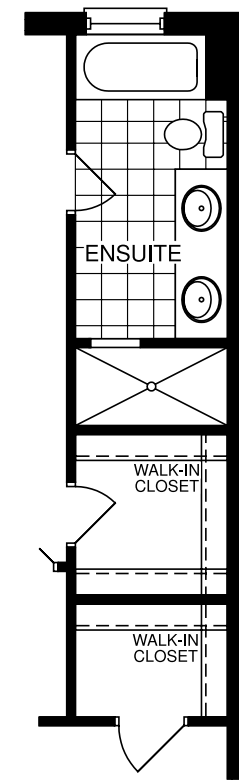

Elevation A - 1888 sq.ft.

THE CANADA GOOSE

Elevation B - 1888 sq.ft.

OLD
TAUNTON
IN PICKERING

THE CANADA GOOSE

1888 sq.ft.

BASEMENT

FIRST FLOOR

SECOND FLOOR

ALT. SECOND FLOOR

BASEMENT ELEVATION B

FIRST FLOOR ELEVATION B

SECOND FLOOR ELEVATION B

Lebovic HOMES