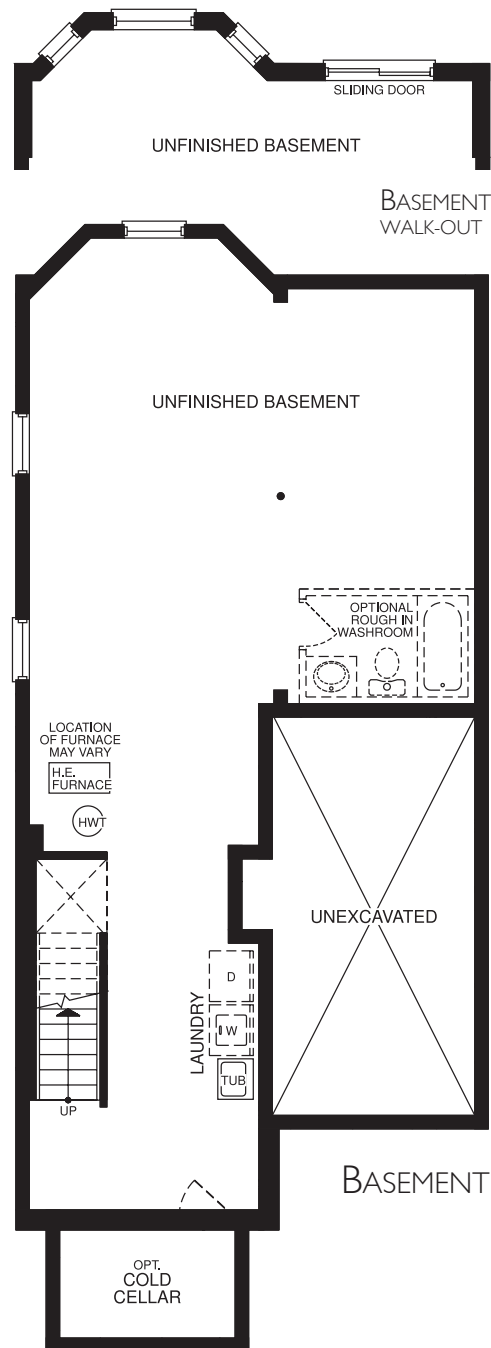

# THE GOLDFINCH

Elevation B - 1890 sq.ft.

Elevation A - 1890 sq.ft.

OLD  
TAUNTON  
IN PICKERING

# THE GOLDFINCH

1890 sq.ft.

**Lebovic**  
HOMES