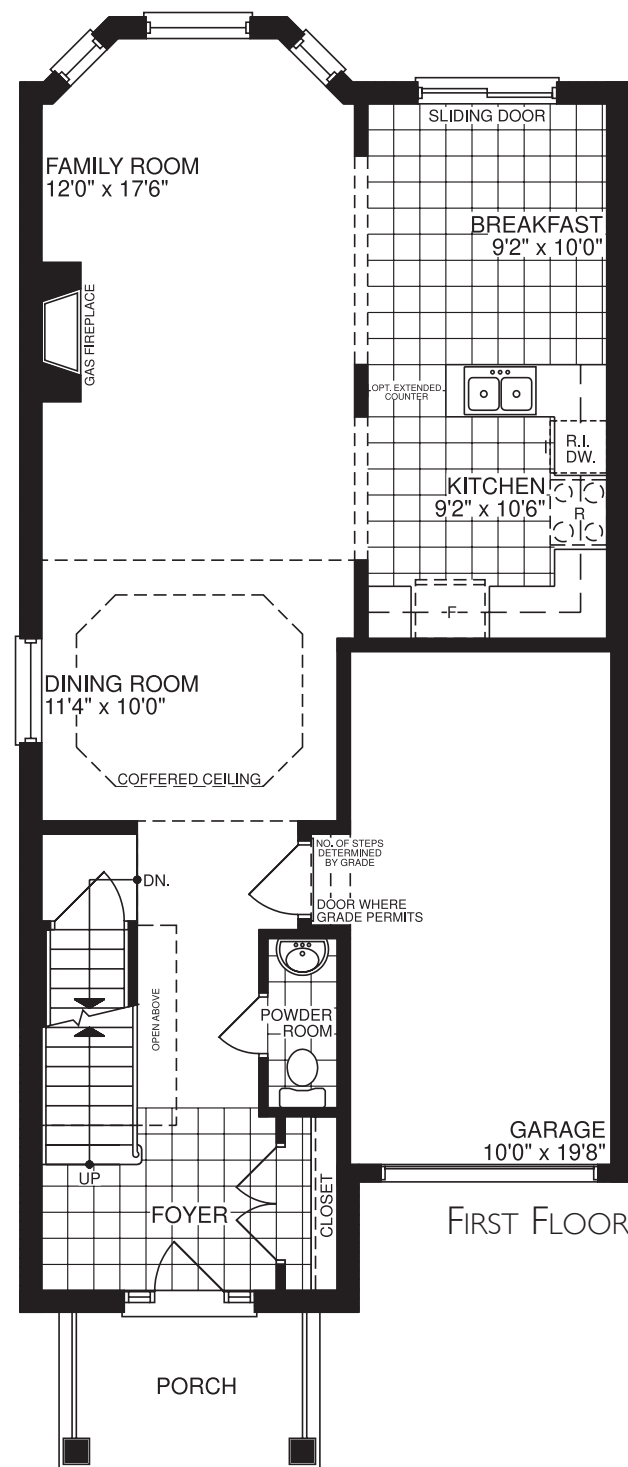

# THE GOLDFINCH

Elevation B - 1890 sq.ft.

Elevation A - 1890 sq.ft.

OLD  
TAUNTON  
IN PICKERING

# THE GOLDFINCH

1890 sq.ft.

**Lebovic**  
HOMES