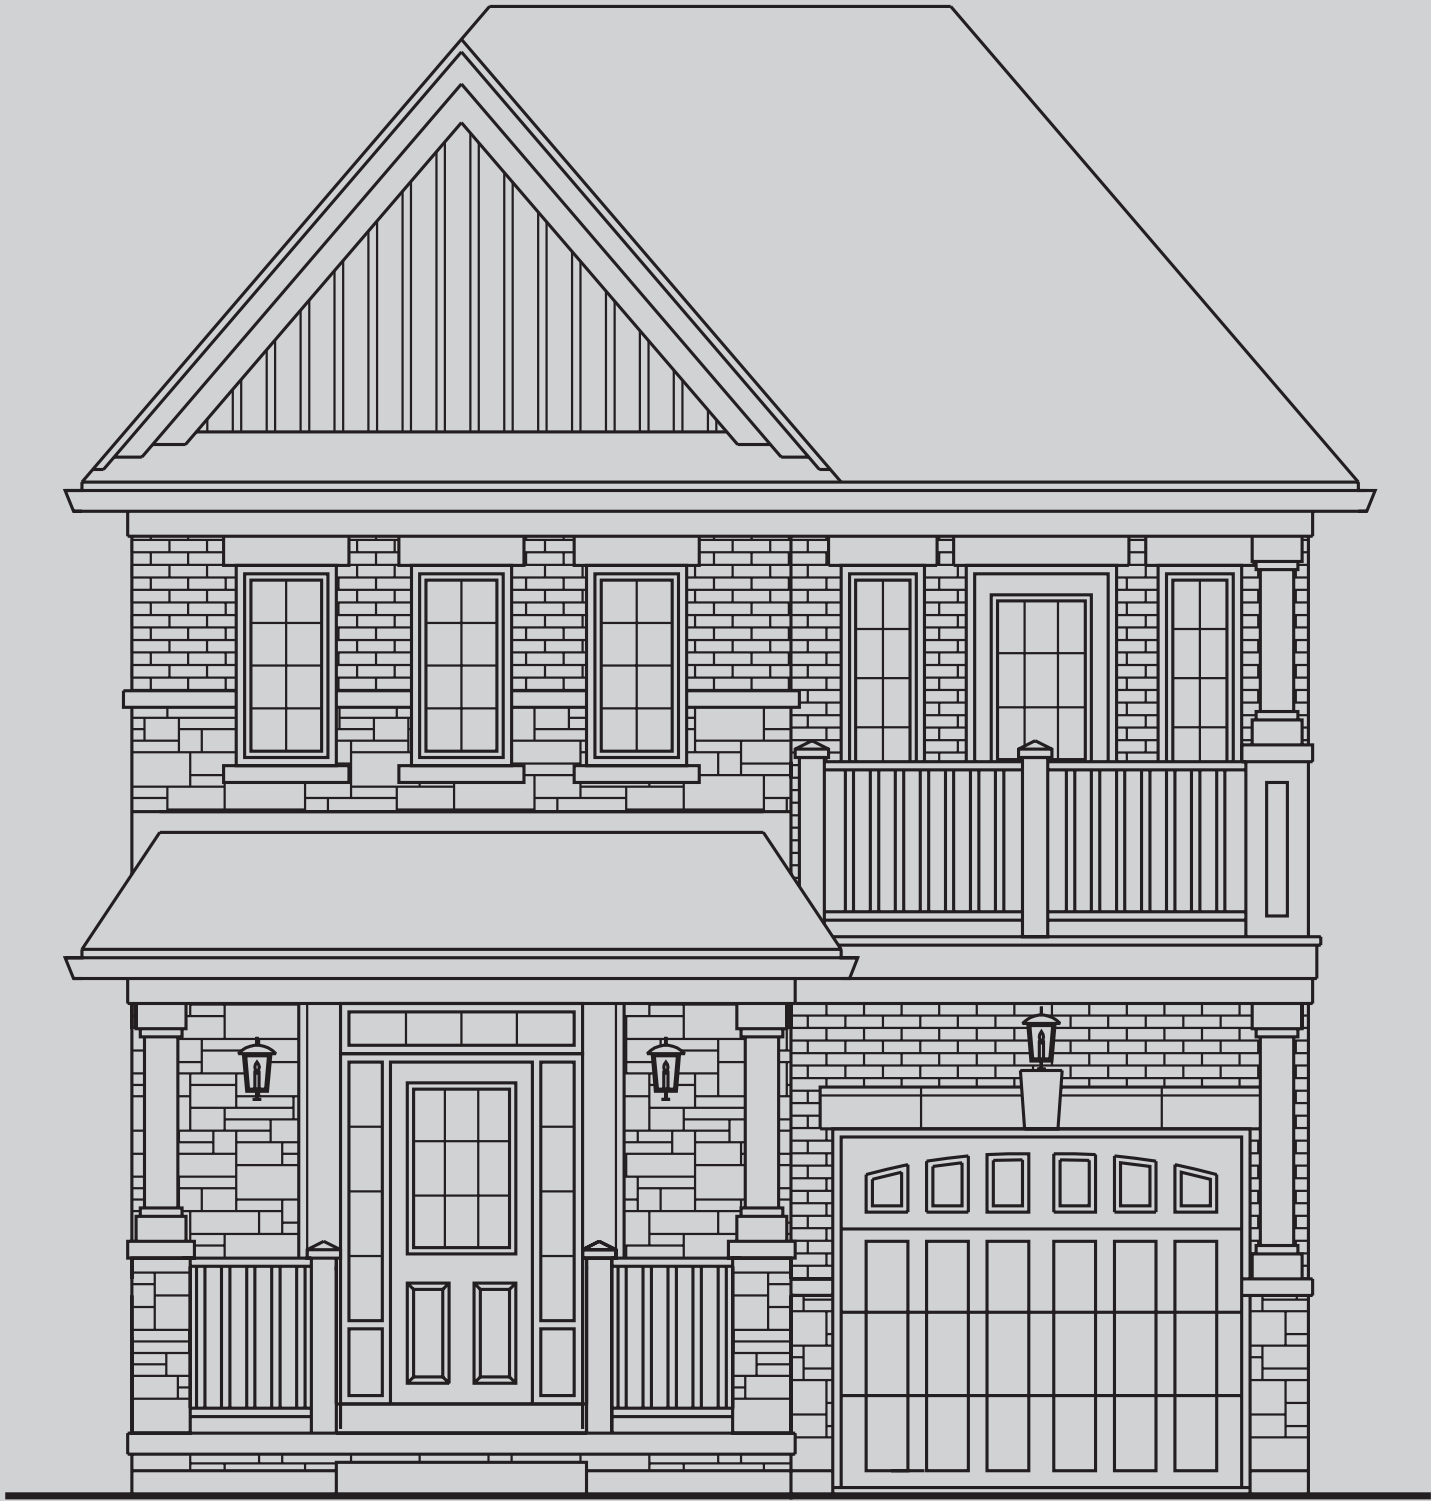

# THE GOLDFINCH

Elevation B - 1890 sq.ft.

Elevation A - 1890 sq.ft.

OLD  
TAUNTON  
IN PICKERING

# THE GOLDFINCH

1890 sq.ft.

**Lebovic**  
HOMES