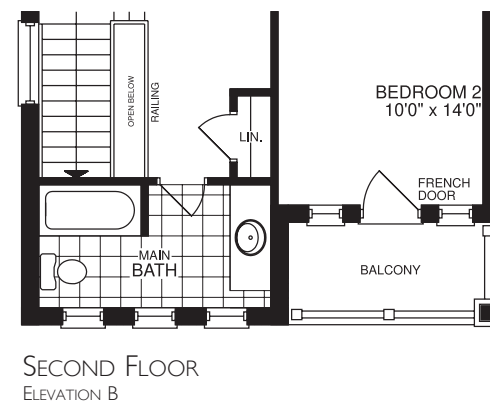

# THE GOLDFINCH

Elevation B - 1890 sq.ft.

Elevation A - 1890 sq.ft.

OLD  
TAUNTON  
IN PICKERING

# THE GOLDFINCH

1890 sq.ft.

**Lebovic**  
HOMES