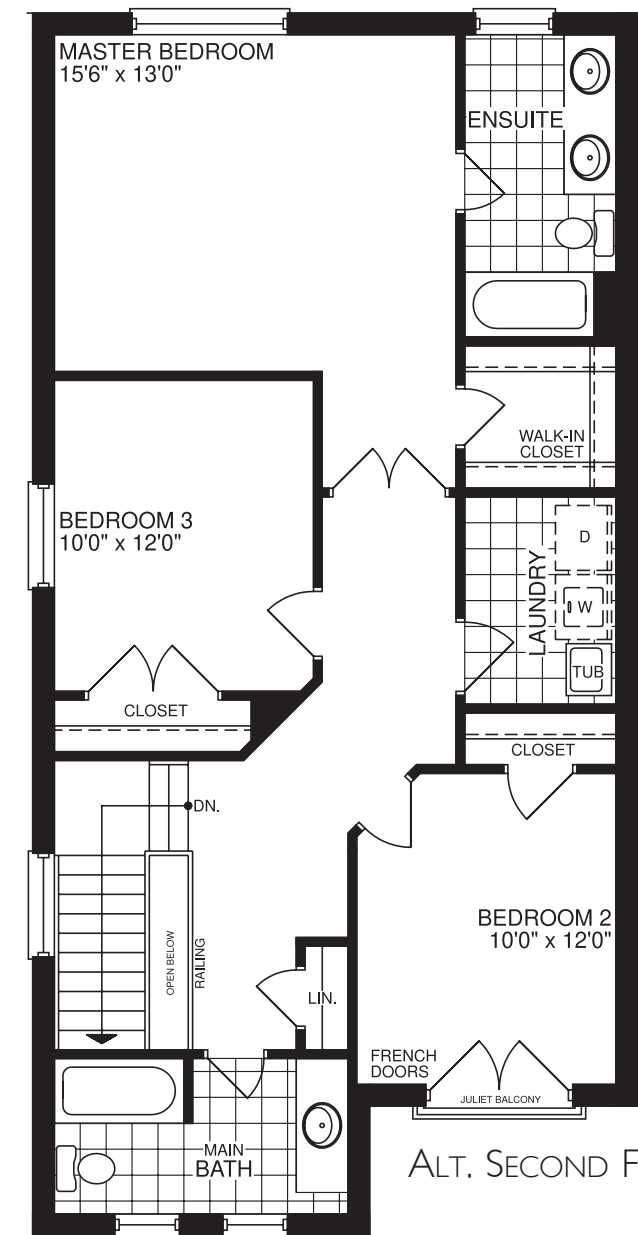

# THE GOLDFINCH

Elevation B - 1890 sq.ft.

Elevation A - 1890 sq.ft.

OLD  
TAUNTON  
IN PICKERING

# THE GOLDFINCH

1890 sq.ft.

**Lebovic**  
HOMES