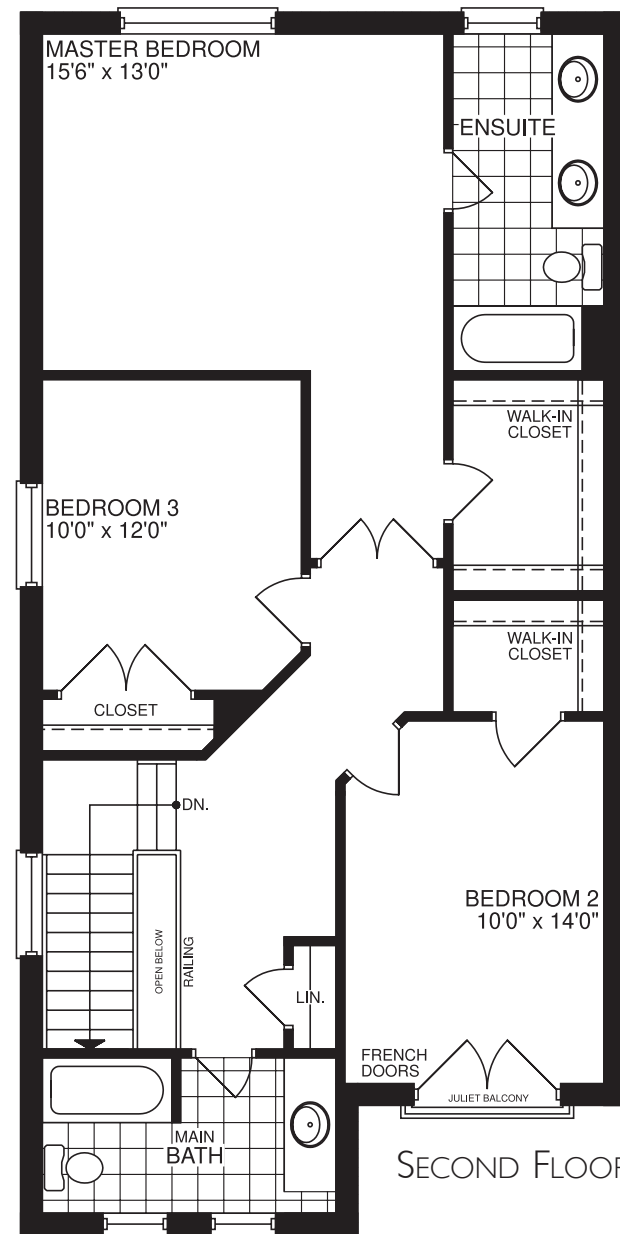

# THE GOLDFINCH

Elevation B - 1890 sq.ft.

Elevation A - 1890 sq.ft.

OLD  
TAUNTON  
IN PICKERING

# THE GOLDFINCH

1890 sq.ft.

**Lebovic**  
HOMES