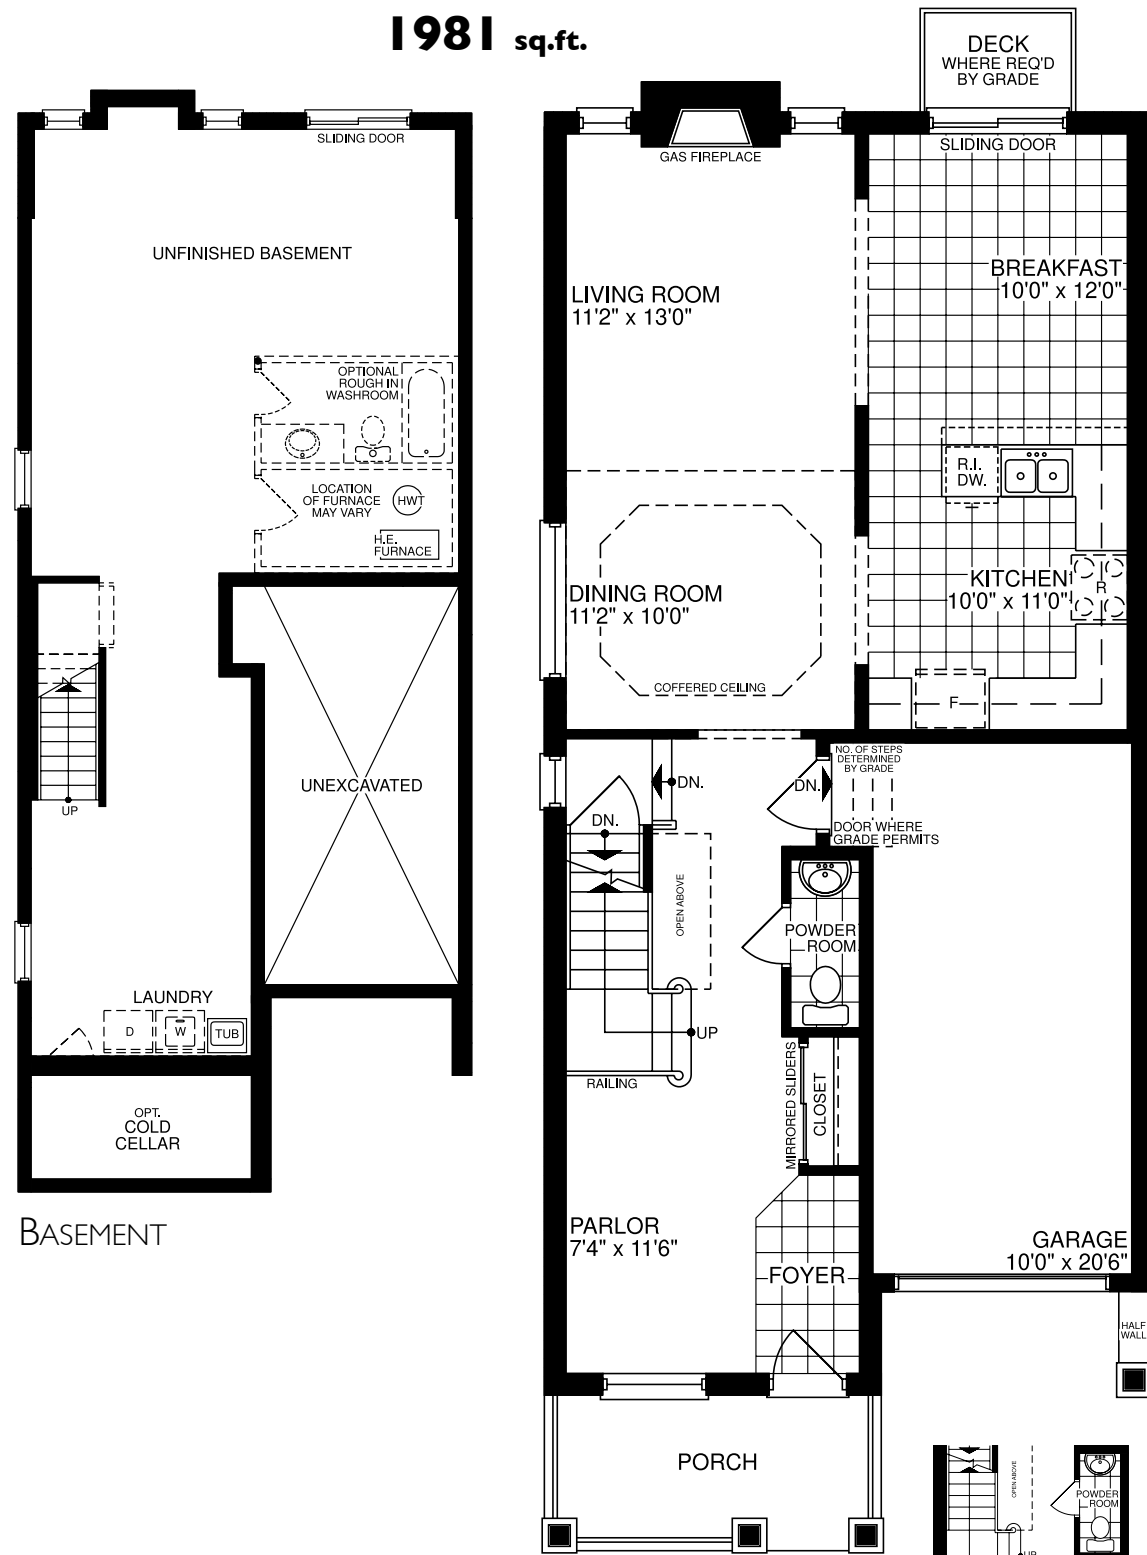

THE LONG-TAILED DUCK

Elevation B - 1981 sq.ft.

Elevation A - 1981 sq.ft.

THE LONG-TAILED DUCK

1981 sq.ft.

BASEMENT

FIRST FLOOR

FIRST FLOOR ELEVATION B

SECOND FLOOR
3 BEDROOM

SECOND FLOOR ELEVATION B

ALT. SECOND FLOOR

SECOND FLOOR
4 BEDROOM

ATL. SECOND FLOOR
3 BEDROOM

ATL. SECOND FLOOR
4 BEDROOM

Lebovic
HOMES