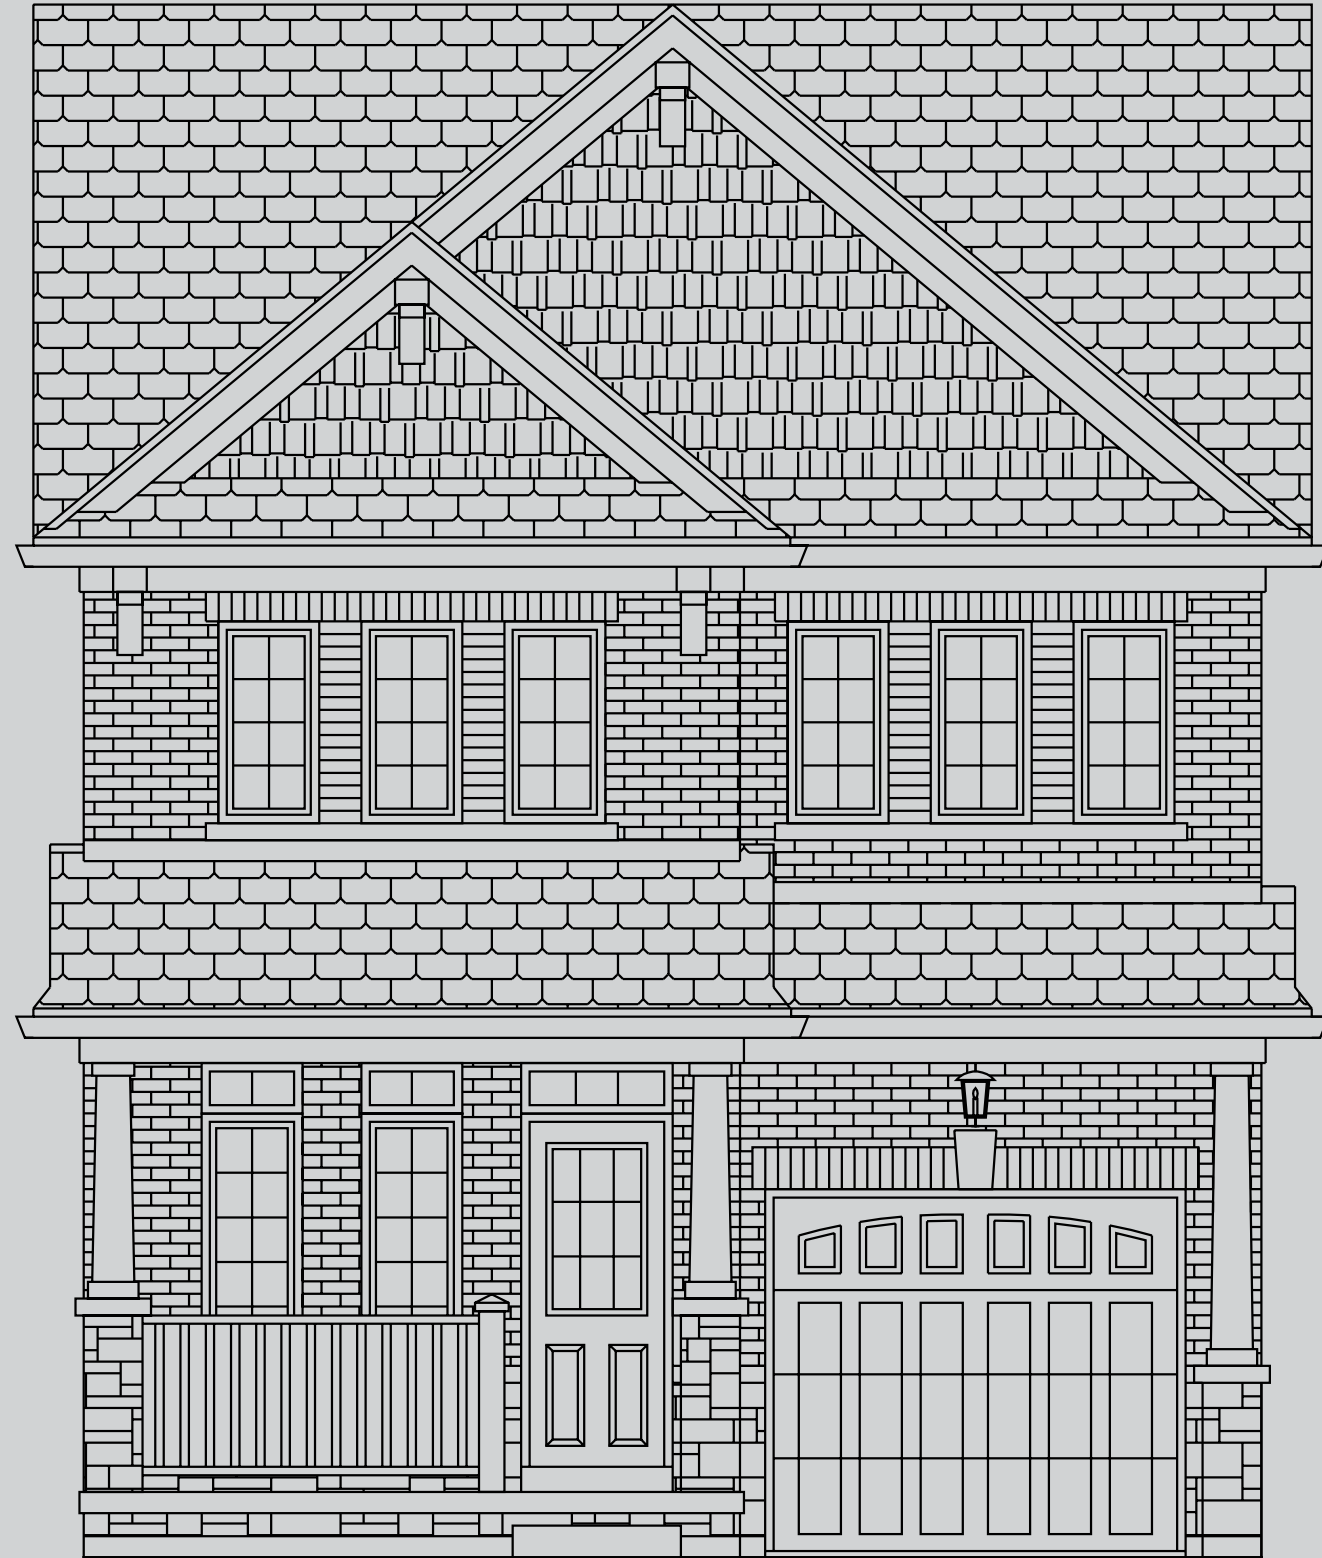

THE LONG-TAILED DUCK

Elevation B - 1981 sq.ft.

Elevation A - 1981 sq.ft.

THE LONG-TAILED DUCK

1981 sq.ft.

BASEMENT

FIRST FLOOR

FIRST FLOOR ELEVATION B

SECOND FLOOR
3 BEDROOM

SECOND FLOOR ELEVATION B

ALT. SECOND FLOOR

SECOND FLOOR
4 BEDROOM

ATL. SECOND FLOOR
3 BEDROOM

ATL. SECOND FLOOR
4 BEDROOM

Lebovic
HOMES