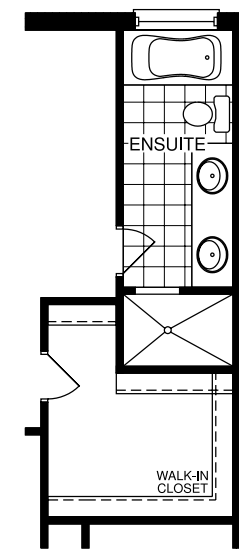

THE LONG-TAILED DUCK

Elevation B - 1981 sq.ft.

Elevation A - 1981 sq.ft.

THE LONG-TAILED DUCK

1981 sq.ft.

BASEMENT

FIRST FLOOR

FIRST FLOOR ELEVATION B

SECOND FLOOR
3 BEDROOM

SECOND FLOOR ELEVATION B

ALT. SECOND FLOOR

SECOND FLOOR
4 BEDROOM

ATL. SECOND FLOOR
3 BEDROOM

ATL. SECOND FLOOR
4 BEDROOM

Lebovic
HOMES