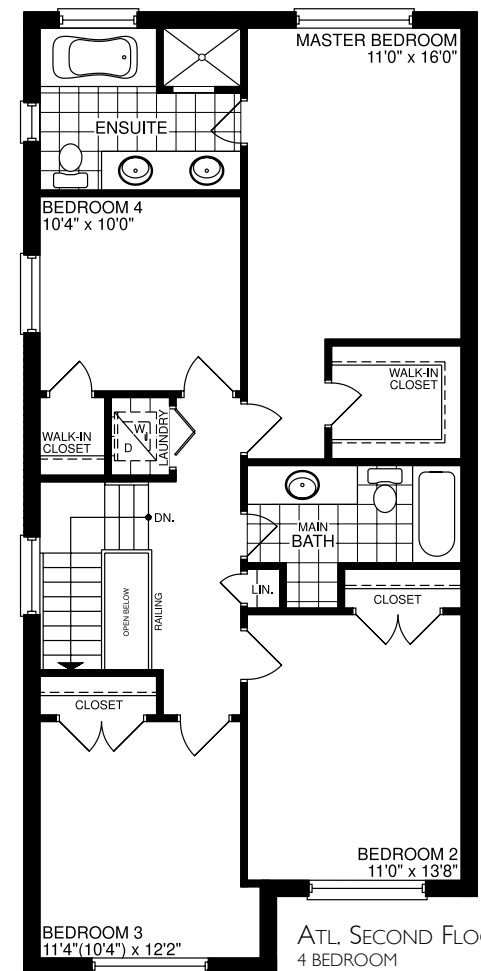

THE LONG-TAILED DUCK

Elevation B - 1981 sq.ft.

Elevation A - 1981 sq.ft.

THE LONG-TAILED DUCK

1981 sq.ft.

BASEMENT

FIRST FLOOR

FIRST FLOOR ELEVATION B

SECOND FLOOR
3 BEDROOM

SECOND FLOOR ELEVATION B

ALT. SECOND FLOOR

SECOND FLOOR
4 BEDROOM

ATL. SECOND FLOOR
3 BEDROOM

ATL. SECOND FLOOR
4 BEDROOM

Lebovic
HOMES