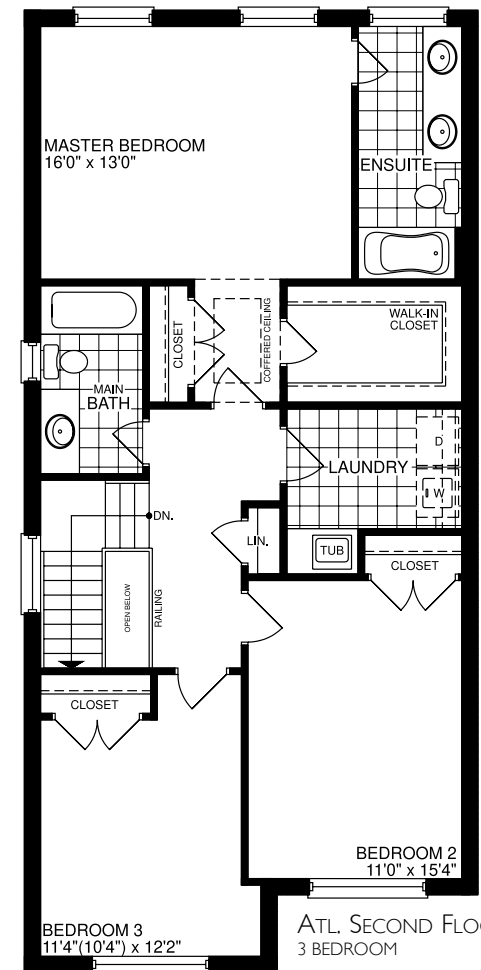

THE LONG-TAILED DUCK

Elevation B - 1981 sq.ft.

Elevation A - 1981 sq.ft.

THE LONG-TAILED DUCK

1981 sq.ft.

BASEMENT

FIRST FLOOR

FIRST FLOOR ELEVATION B

SECOND FLOOR
3 BEDROOM

SECOND FLOOR ELEVATION B

ALT. SECOND FLOOR

SECOND FLOOR
4 BEDROOM

ATL. SECOND FLOOR
3 BEDROOM

ATL. SECOND FLOOR
4 BEDROOM

Lebovic
HOMES