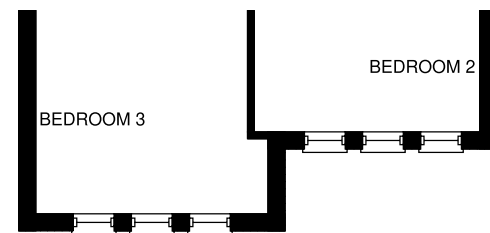

THE LONG-TAILED DUCK

Elevation B - 1981 sq.ft.

Elevation A - 1981 sq.ft.

THE LONG-TAILED DUCK

1981 sq.ft.

BASEMENT

FIRST FLOOR

FIRST FLOOR ELEVATION B

SECOND FLOOR
3 BEDROOM

SECOND FLOOR ELEVATION B

ALT. SECOND FLOOR

SECOND FLOOR
4 BEDROOM

ATL. SECOND FLOOR
3 BEDROOM

ATL. SECOND FLOOR
4 BEDROOM

Lebovic
HOMES