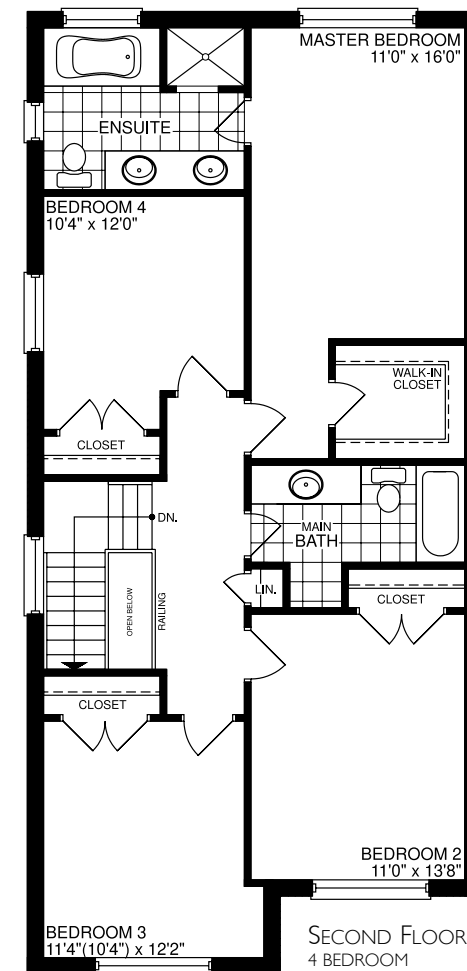

THE LONG-TAILED DUCK

Elevation B - 1981 sq.ft.

Elevation A - 1981 sq.ft.

THE LONG-TAILED DUCK

1981 sq.ft.

BASEMENT

FIRST FLOOR

FIRST FLOOR ELEVATION B

SECOND FLOOR
3 BEDROOM

SECOND FLOOR ELEVATION B

ALT. SECOND FLOOR

SECOND FLOOR
4 BEDROOM

ATL. SECOND FLOOR
3 BEDROOM

ATL. SECOND FLOOR
4 BEDROOM

Lebovic
HOMES