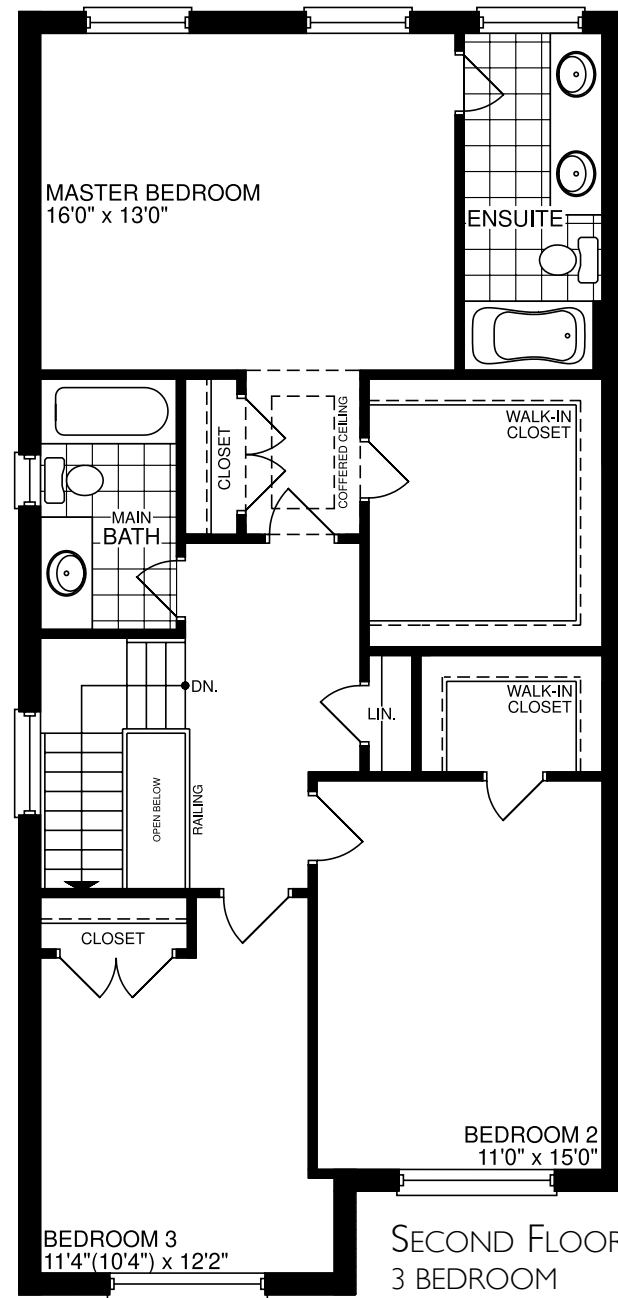

THE LONG-TAILED DUCK

Elevation B - 1981 sq.ft.

Elevation A - 1981 sq.ft.

THE LONG-TAILED DUCK

1981 sq.ft.

BASEMENT

FIRST FLOOR

FIRST FLOOR ELEVATION B

SECOND FLOOR
3 BEDROOM

SECOND FLOOR ELEVATION B

ALT. SECOND FLOOR

SECOND FLOOR
4 BEDROOM

ATL. SECOND FLOOR
3 BEDROOM

ATL. SECOND FLOOR
4 BEDROOM

Lebovic
HOMES