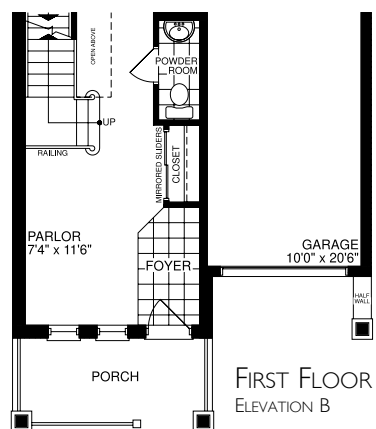

THE LONG-TAILED DUCK

Elevation B - 1981 sq.ft.

Elevation A - 1981 sq.ft.

THE LONG-TAILED DUCK

1981 sq.ft.

BASEMENT

FIRST FLOOR

FIRST FLOOR ELEVATION B

SECOND FLOOR
3 BEDROOM

SECOND FLOOR ELEVATION B

ALT. SECOND FLOOR

SECOND FLOOR
4 BEDROOM

ATL. SECOND FLOOR
3 BEDROOM

ATL. SECOND FLOOR
4 BEDROOM

Lebovic
HOMES