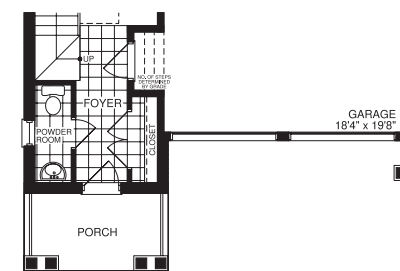

THE DOVE TAIL

Elevation C - 2089 sq.ft.

Artist's Impression

Elevation A - 2077 sq.ft.

Artist's Impression

Elevation B - 2077 sq.ft.

Artist's Impression

THE DOVE TAIL

2077/2089 sq.ft.

BASEMENT

FIRST FLOOR
ELEVATION B 2077 SQ.FT.

FIRST FLOOR
ELEVATION C 2089 SQ.FT.

SECOND FLOOR
ELEVATION B 2077 SQ.FT.

SECOND FLOOR
ELEVATION C 2089 SQ.FT.

Lebovic
HOMES