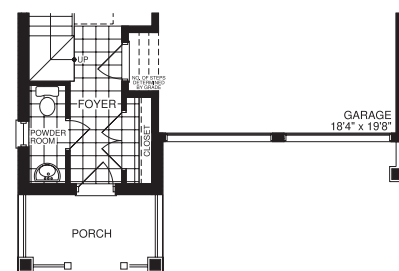

THE DOVE TAIL

Elevation C - 2089 sq.ft.

Artist's Impression

Elevation A - 2077 sq.ft.

Artist's Impression

Elevation B - 2077 sq.ft.

Artist's Impression

THE DOVE TAIL

2077/2089 sq.ft.

BASEMENT

FIRST FLOOR
ELEVATION B 2077 SQ.FT.

FIRST FLOOR
ELEVATION C 2089 SQ.FT.

SECOND FLOOR
ELEVATION B 2077 SQ.FT.

SECOND FLOOR
ELEVATION C 2089 SQ.FT.

Lebovic
HOMES