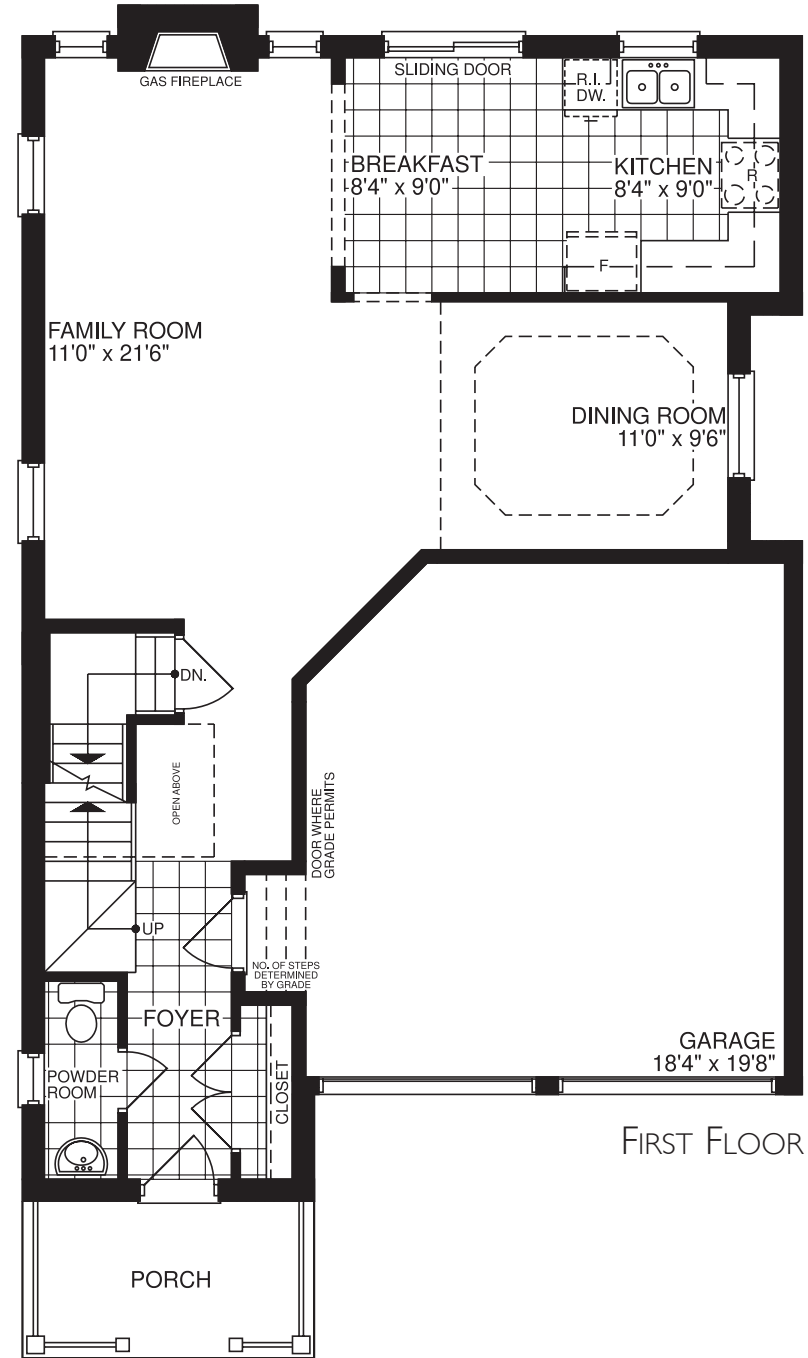

THE DOVE TAIL

Elevation C - 2089 sq.ft.

Artist's Impression

Elevation A - 2077 sq.ft.

Artist's Impression

Elevation B - 2077 sq.ft.

Artist's Impression

THE DOVE TAIL

2077/2089 sq.ft.

BASEMENT

FIRST FLOOR
ELEVATION B 2077 SQ.FT.

FIRST FLOOR
ELEVATION C 2089 SQ.FT.

SECOND FLOOR
ELEVATION B 2077 SQ.FT.

SECOND FLOOR
ELEVATION C 2089 SQ.FT.

Lebovic
HOMES