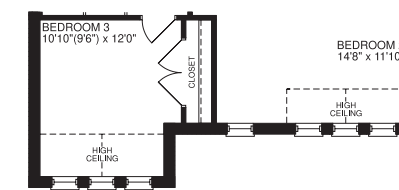

THE DOVE TAIL

Elevation C - 2089 sq.ft.

Artist's Impression

Elevation A - 2077 sq.ft.

Artist's Impression

Elevation B - 2077 sq.ft.

Artist's Impression

THE DOVE TAIL

2077/2089 sq.ft.

BASEMENT

FIRST FLOOR
ELEVATION B 2077 SQ.FT.

FIRST FLOOR
ELEVATION C 2089 SQ.FT.

SECOND FLOOR
ELEVATION B 2077 SQ.FT.

SECOND FLOOR
ELEVATION C 2089 SQ.FT.

Lebovic
HOMES