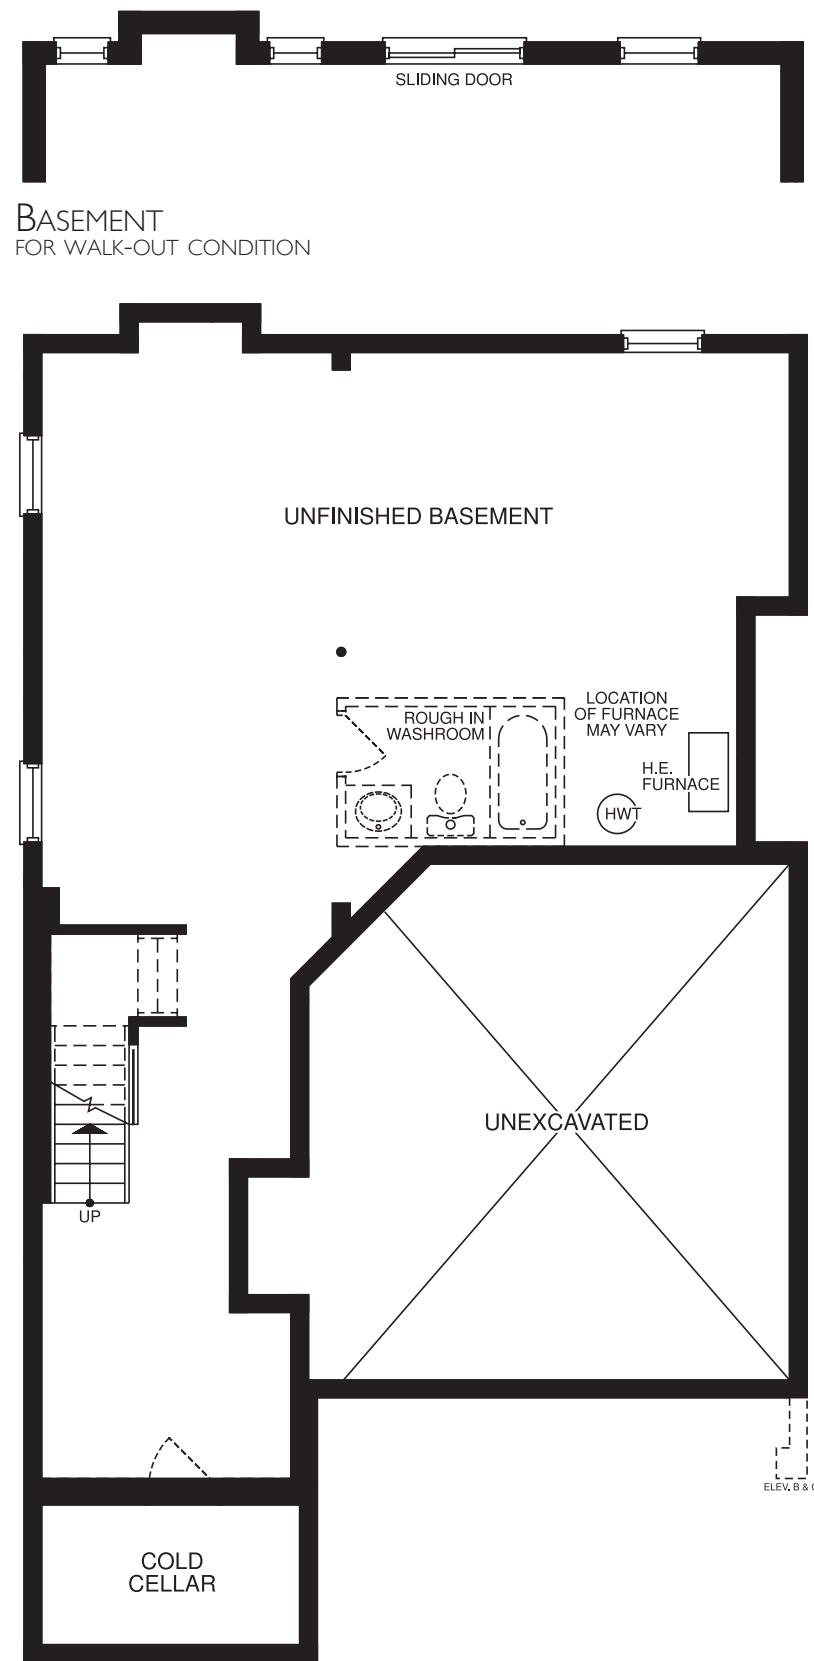

THE DOVE TAIL

Elevation C - 2089 sq.ft.

Artist's Impression

Elevation A - 2077 sq.ft.

Artist's Impression

Elevation B - 2077 sq.ft.

Artist's Impression

THE DOVE TAIL

2077/2089 sq.ft.

BASEMENT

FIRST FLOOR
ELEVATION B 2077 SQ.FT.

FIRST FLOOR
ELEVATION C 2089 SQ.FT.

SECOND FLOOR
ELEVATION B 2077 SQ.FT.

SECOND FLOOR
ELEVATION C 2089 SQ.FT.

Lebovic
HOMES