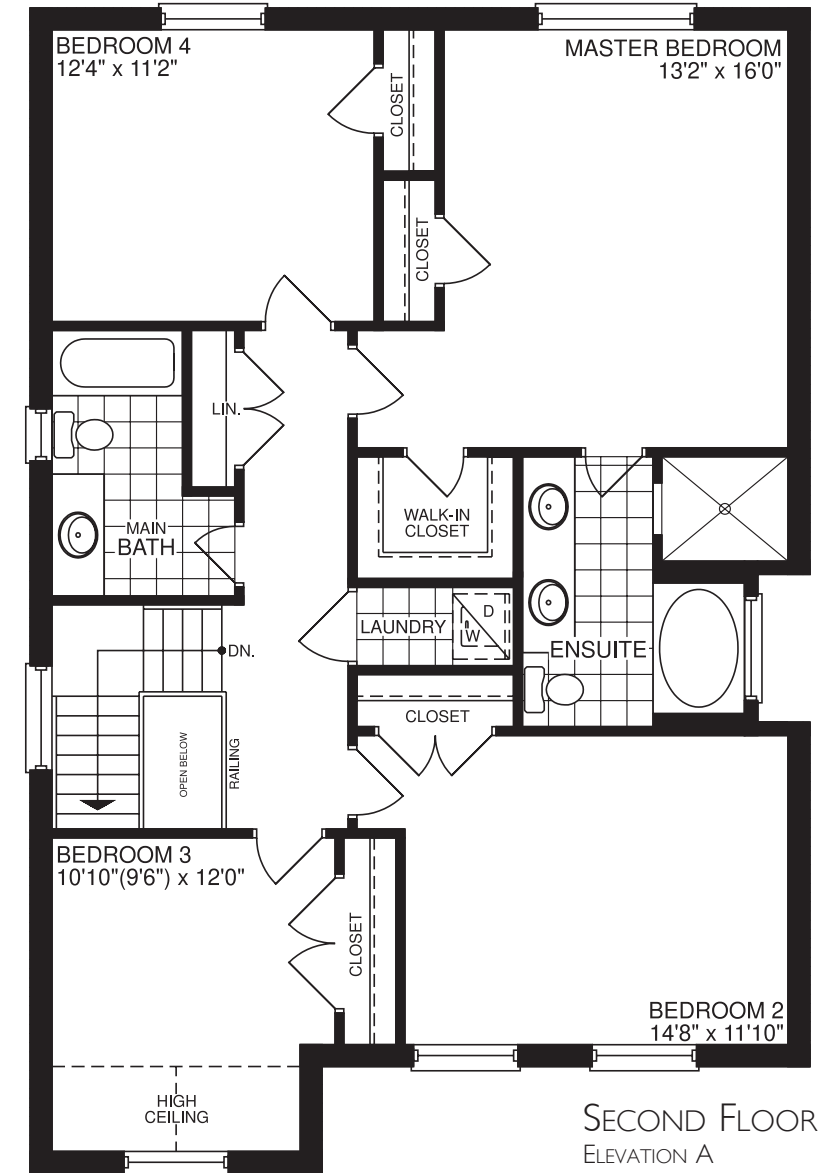

THE DOVE TAIL

Elevation C - 2089 sq.ft.

Artist's Impression

Elevation A - 2077 sq.ft.

Artist's Impression

Elevation B - 2077 sq.ft.

Artist's Impression

THE DOVE TAIL

2077/2089 sq.ft.

BASEMENT

FIRST FLOOR
ELEVATION B 2077 SQ.FT.

FIRST FLOOR
ELEVATION C 2089 SQ.FT.

SECOND FLOOR
ELEVATION B 2077 SQ.FT.

SECOND FLOOR
ELEVATION C 2089 SQ.FT.

Lebovic
HOMES