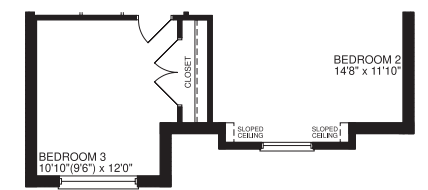

THE DOVE TAIL

Elevation C - 2089 sq.ft.

Artist's Impression

Elevation A - 2077 sq.ft.

Artist's Impression

Elevation B - 2077 sq.ft.

Artist's Impression

THE DOVE TAIL

2077/2089 sq.ft.

BASEMENT

FIRST FLOOR
ELEVATION B 2077 SQ.FT.

FIRST FLOOR
ELEVATION C 2089 SQ.FT.

SECOND FLOOR
ELEVATION B 2077 SQ.FT.

SECOND FLOOR
ELEVATION C 2089 SQ.FT.

Lebovic
HOMES