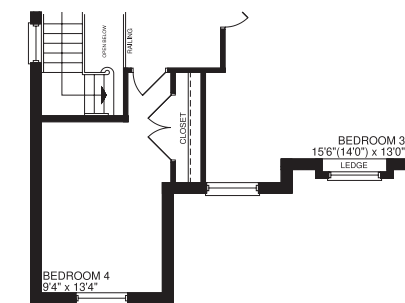

THE DOVE

Elevation C - 2374 sq.ft.

Elevation A - 2355 sq.ft.

Elevation B - 2370 sq.ft.

THE DOVE

2355/2370/2374 sq.ft.

BASEMENT

FIRST FLOOR

ALT. FIRST FLOOR

SECOND FLOOR
ELEVATION A 2355 SQ.FT.

ALT. SECOND FLOOR
ELEVATION A 2355 SQ.FT.

SECOND FLOOR
ELEVATION B 2370 SQ.FT.

SECOND FLOOR
ELEVATION C 2374 SQ.FT.

ALT. SECOND FLOOR
ELEVATION B 2370 SQ.FT.

ALT. SECOND FLOOR
ELEVATION C 2374 SQ.FT.

Lebovic
HOMES