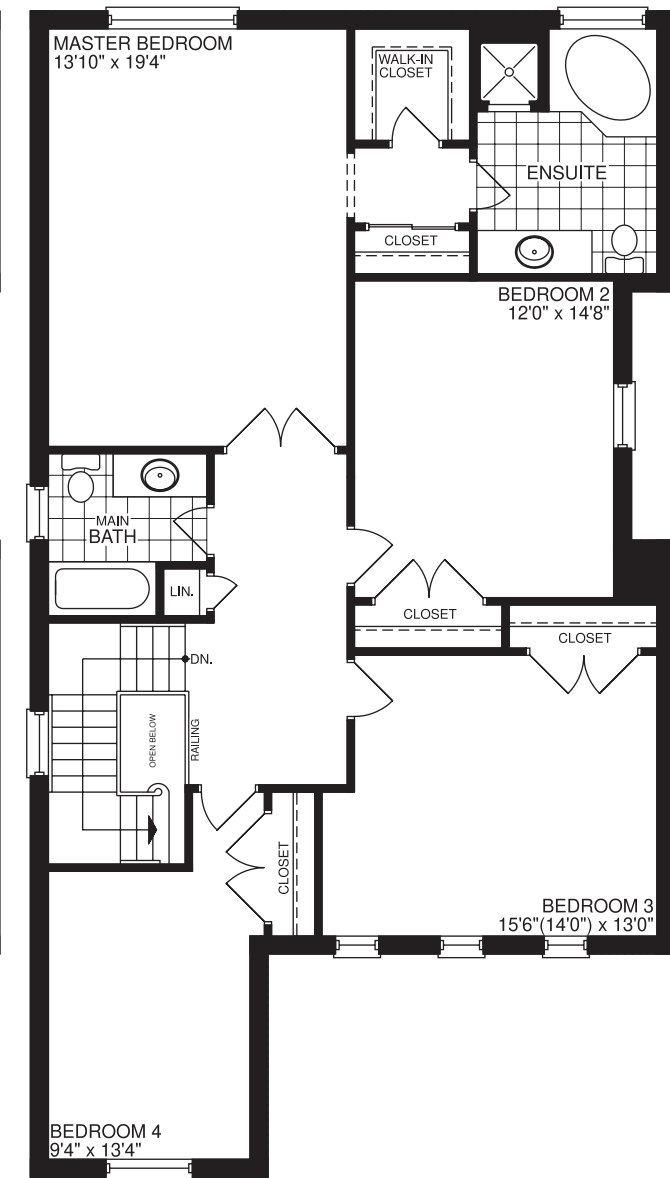

THE DOVE

Elevation C - 2374 sq.ft.

Elevation A - 2355 sq.ft.

Elevation B - 2370 sq.ft.

THE DOVE

2355/2370/2374 sq.ft.

BASEMENT

FIRST FLOOR

ALT. FIRST FLOOR

SECOND FLOOR
ELEVATION A 2355 SQ.FT.

ALT. SECOND FLOOR
ELEVATION A 2355 SQ.FT.

SECOND FLOOR
ELEVATION B 2370 SQ.FT.

SECOND FLOOR
ELEVATION C 2374 SQ.FT.

ALT. SECOND FLOOR
ELEVATION B 2370 SQ.FT.

ALT. SECOND FLOOR
ELEVATION C 2374 SQ.FT.

Lebovic
HOMES