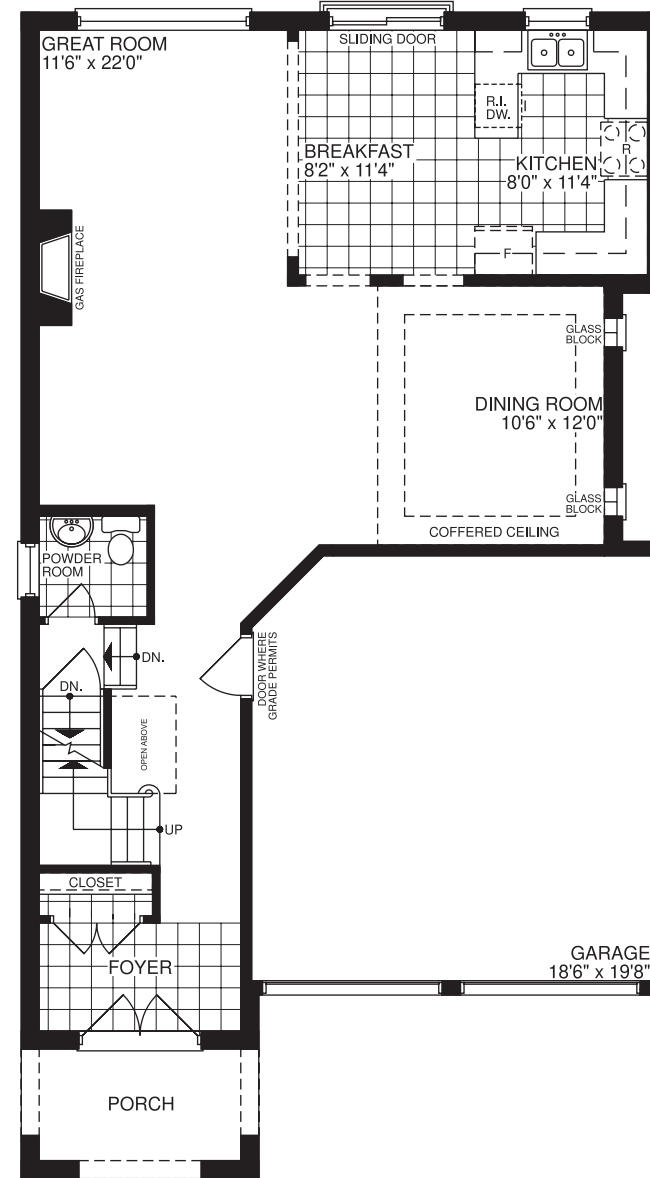

THE DOVE

Elevation C - 2374 sq.ft.

Elevation A - 2355 sq.ft.

Elevation B - 2370 sq.ft.

THE DOVE

2355/2370/2374 sq.ft.

BASEMENT

FIRST FLOOR

ALT. FIRST FLOOR

SECOND FLOOR
ELEVATION A 2355 SQ.FT.

ALT. SECOND FLOOR
ELEVATION A 2355 SQ.FT.

SECOND FLOOR
ELEVATION B 2370 SQ.FT.

SECOND FLOOR
ELEVATION C 2374 SQ.FT.

ALT. SECOND FLOOR
ELEVATION B 2370 SQ.FT.

ALT. SECOND FLOOR
ELEVATION C 2374 SQ.FT.

Lebovic
HOMES