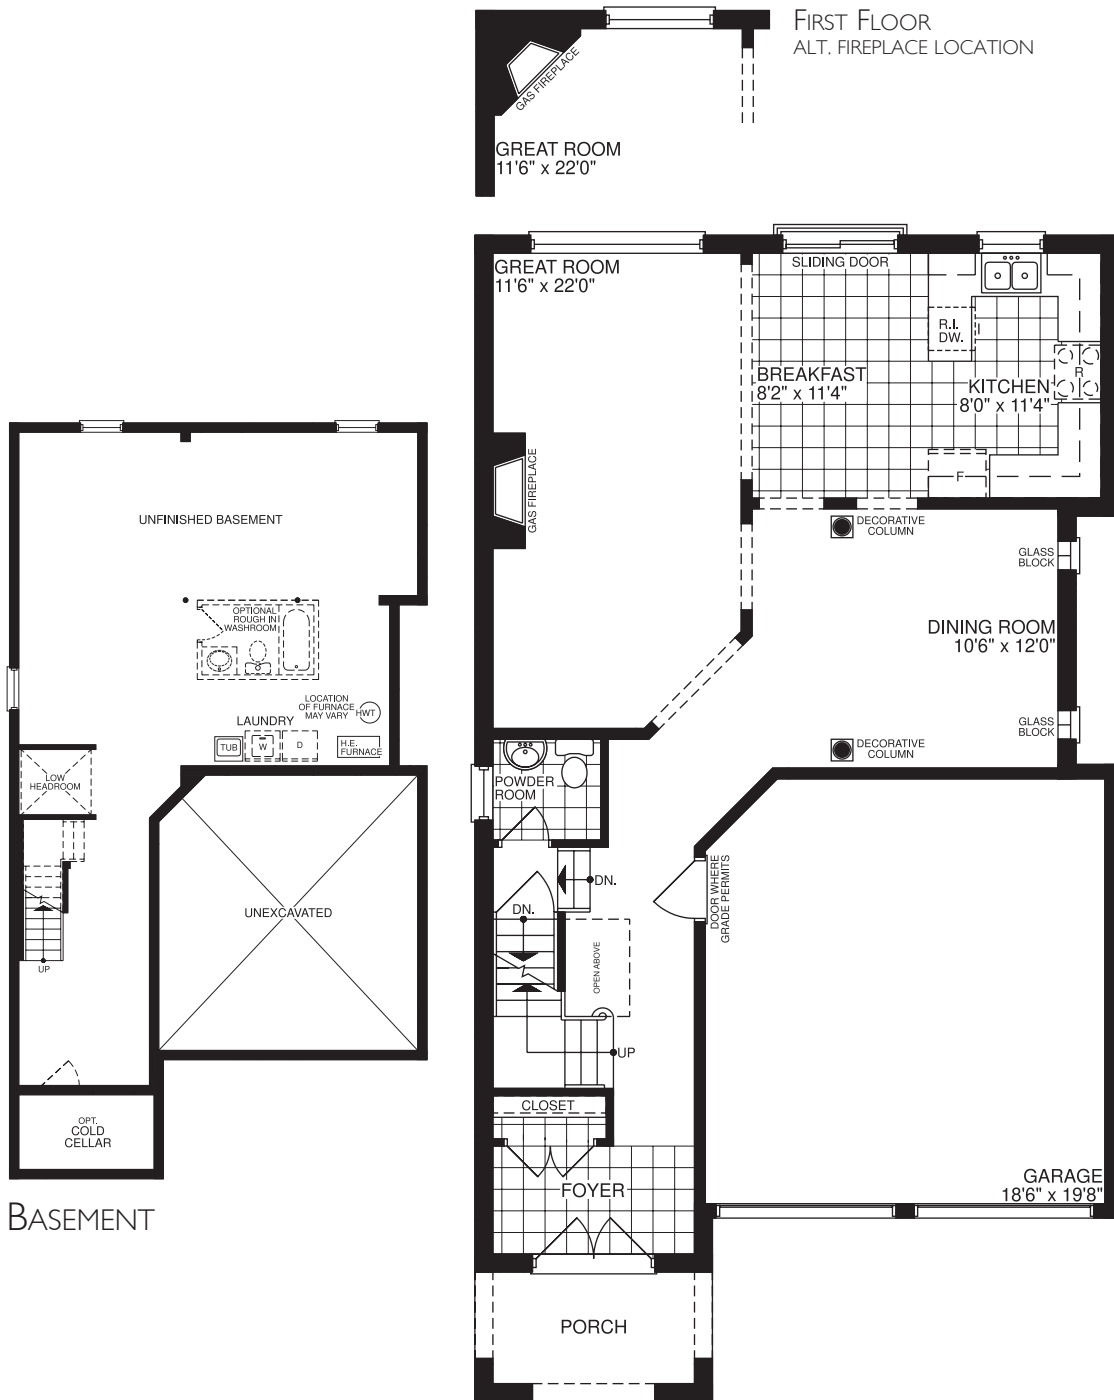

THE DOVE

Elevation C - 2374 sq.ft.

Elevation A - 2355 sq.ft.

Elevation B - 2370 sq.ft.

THE DOVE

2355/2370/2374 sq.ft.

BASEMENT

FIRST FLOOR

ALT. FIRST FLOOR

SECOND FLOOR
ELEVATION A 2355 SQ.FT.

ALT. SECOND FLOOR
ELEVATION A 2355 SQ.FT.

SECOND FLOOR
ELEVATION B 2370 SQ.FT.

SECOND FLOOR
ELEVATION C 2374 SQ.FT.

ALT. SECOND FLOOR
ELEVATION B 2370 SQ.FT.

ALT. SECOND FLOOR
ELEVATION C 2374 SQ.FT.

Lebovic
HOMES