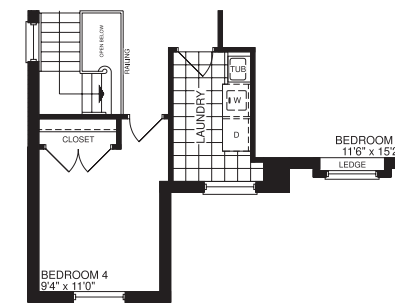

THE DOVE

Elevation C - 2374 sq.ft.

Elevation A - 2355 sq.ft.

Elevation B - 2370 sq.ft.

THE DOVE

2355/2370/2374 sq.ft.

BASEMENT

FIRST FLOOR

ALT. FIRST FLOOR

SECOND FLOOR
ELEVATION A 2355 SQ.FT.

ALT. SECOND FLOOR
ELEVATION A 2355 SQ.FT.

SECOND FLOOR
ELEVATION B 2370 SQ.FT.

SECOND FLOOR
ELEVATION C 2374 SQ.FT.

ALT. SECOND FLOOR
ELEVATION B 2370 SQ.FT.

ALT. SECOND FLOOR
ELEVATION C 2374 SQ.FT.

Lebovic
HOMES