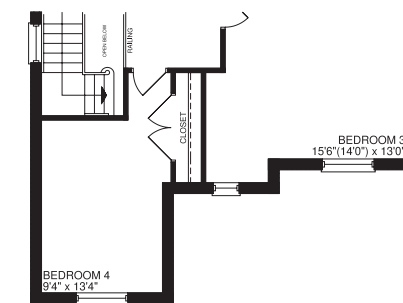

THE DOVE

Elevation C - 2374 sq.ft.

Elevation A - 2355 sq.ft.

Elevation B - 2370 sq.ft.

THE DOVE

2355/2370/2374 sq.ft.

BASEMENT

FIRST FLOOR

ALT. FIRST FLOOR

SECOND FLOOR
ELEVATION A 2355 SQ.FT.

ALT. SECOND FLOOR
ELEVATION A 2355 SQ.FT.

SECOND FLOOR
ELEVATION B 2370 SQ.FT.

SECOND FLOOR
ELEVATION C 2374 SQ.FT.

ALT. SECOND FLOOR
ELEVATION B 2370 SQ.FT.

ALT. SECOND FLOOR
ELEVATION C 2374 SQ.FT.

Lebovic
HOMES