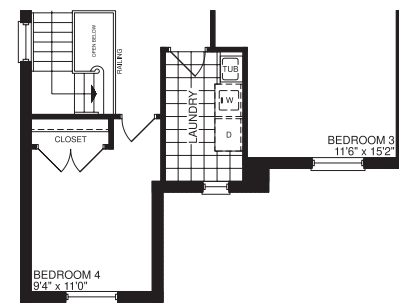

THE DOVE

Elevation C - 2374 sq.ft.

Elevation A - 2355 sq.ft.

Elevation B - 2370 sq.ft.

THE DOVE

2355/2370/2374 sq.ft.

BASEMENT

FIRST FLOOR

ALT. FIRST FLOOR

SECOND FLOOR
ELEVATION A 2355 SQ.FT.

ALT. SECOND FLOOR
ELEVATION A 2355 SQ.FT.

SECOND FLOOR
ELEVATION B 2370 SQ.FT.

SECOND FLOOR
ELEVATION C 2374 SQ.FT.

ALT. SECOND FLOOR
ELEVATION B 2370 SQ.FT.

ALT. SECOND FLOOR
ELEVATION C 2374 SQ.FT.

Lebovic
HOMES