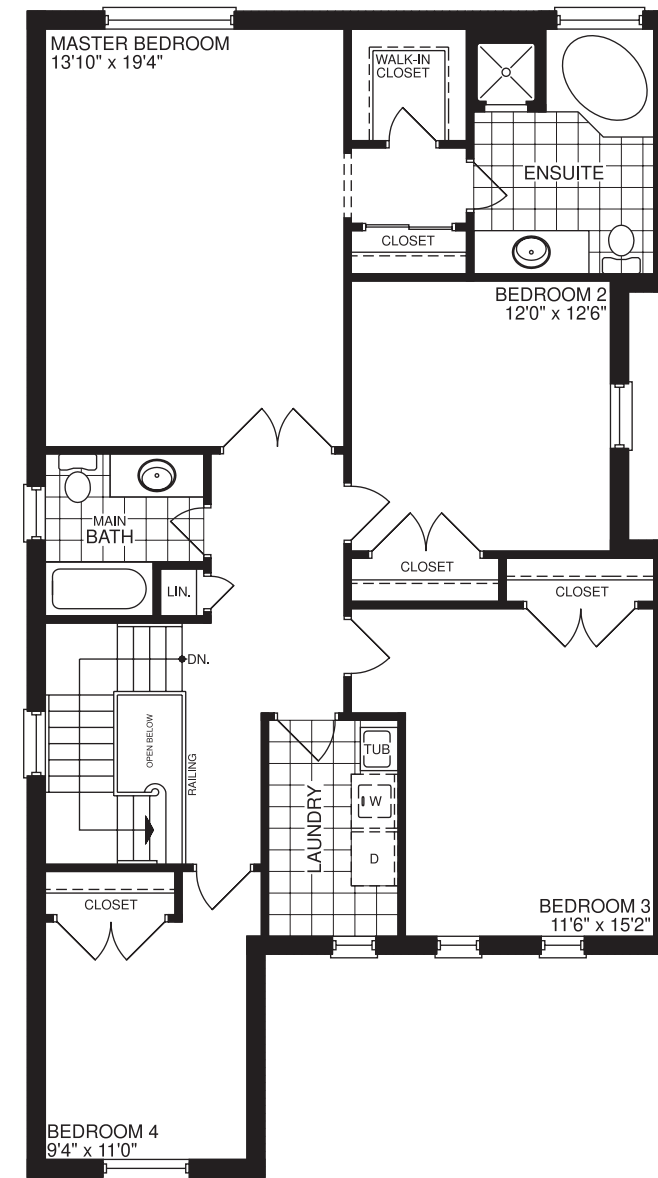

THE DOVE

Elevation C - 2374 sq.ft.

Elevation A - 2355 sq.ft.

Elevation B - 2370 sq.ft.

THE DOVE

2355/2370/2374 sq.ft.

BASEMENT

FIRST FLOOR

ALT. FIRST FLOOR

SECOND FLOOR
ELEVATION A 2355 SQ.FT.

ALT. SECOND FLOOR
ELEVATION A 2355 SQ.FT.

SECOND FLOOR
ELEVATION B 2370 SQ.FT.

SECOND FLOOR
ELEVATION C 2374 SQ.FT.

ALT. SECOND FLOOR
ELEVATION B 2370 SQ.FT.

ALT. SECOND FLOOR
ELEVATION C 2374 SQ.FT.

Lebovic
HOMES