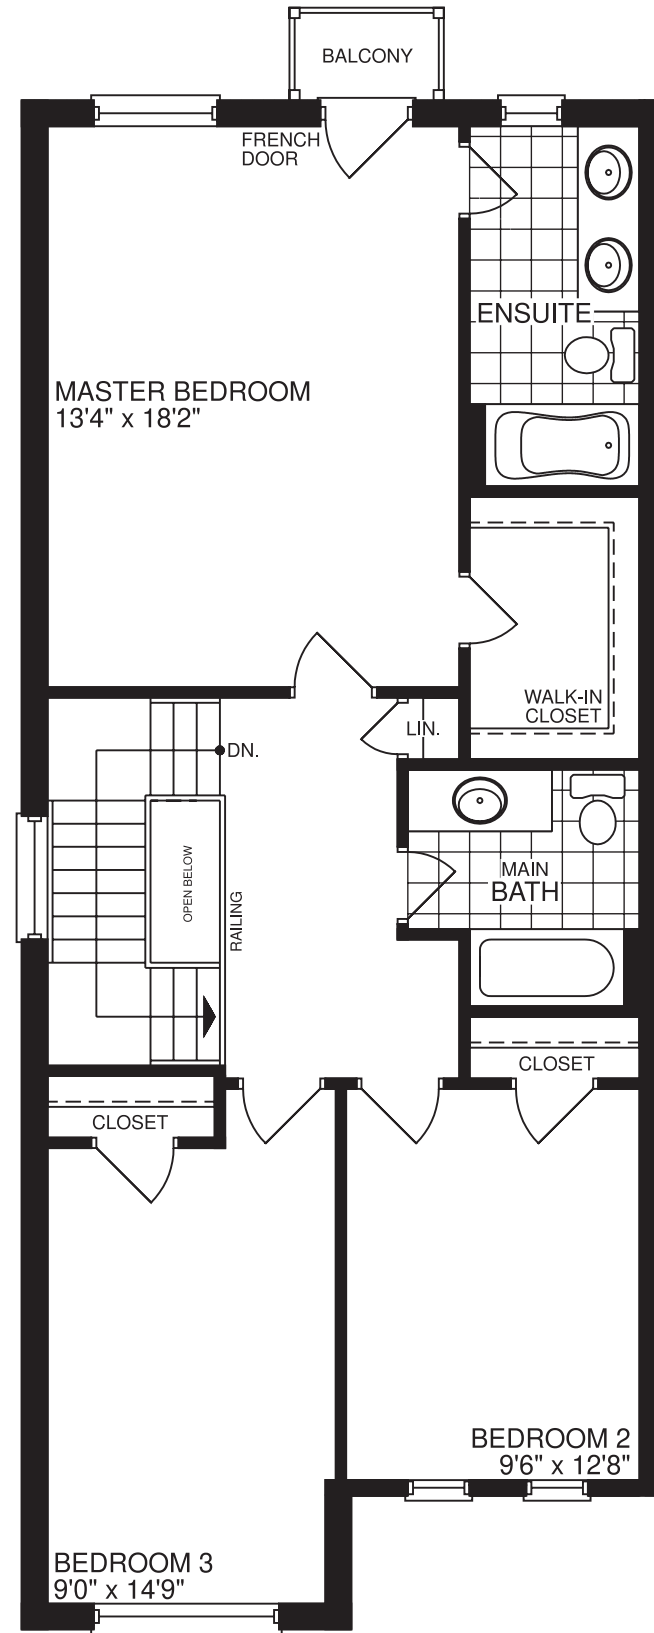

# THE GARDENIA

Elevation A - 2520 sq.ft.

Elevation A - 2520 sq.ft.

*Artist's Impression*

Elevation B - 2520 sq.ft.

Elevation B - 2520 sq.ft.

*Artist's Impression*

OLD  
TAUNTON  
IN PICKERING

# THE GARDENIA

2520 sq.ft.

GROUND LEVEL  
ELEVATION A

MAIN LEVEL  
ELEVATION A

UPPER LEVEL  
ELEVATION A

UPPER LEVEL  
OPT. ENSUITE

GROUND LEVEL  
ELEVATION B

MAIN LEVEL  
ELEVATION B