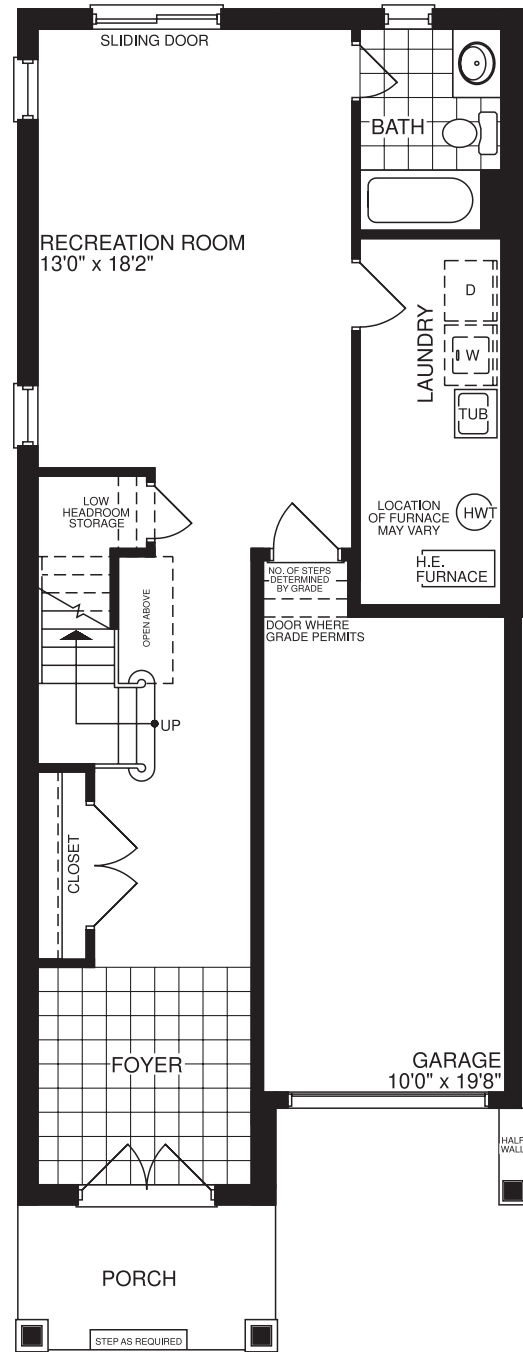

# THE GARDENIA

Elevation A - 2520 sq.ft.

Elevation A - 2520 sq.ft.

*Artist's Impression*

Elevation B - 2520 sq.ft.

Elevation B - 2520 sq.ft.

*Artist's Impression*

OLD  
TAUNTON  
IN PICKERING

# THE GARDENIA

2520 sq.ft.

GROUND LEVEL  
ELEVATION A

MAIN LEVEL  
ELEVATION A

UPPER LEVEL  
ELEVATION A

UPPER LEVEL  
OPT. ENSUITE

GROUND LEVEL  
ELEVATION B

MAIN LEVEL  
ELEVATION B