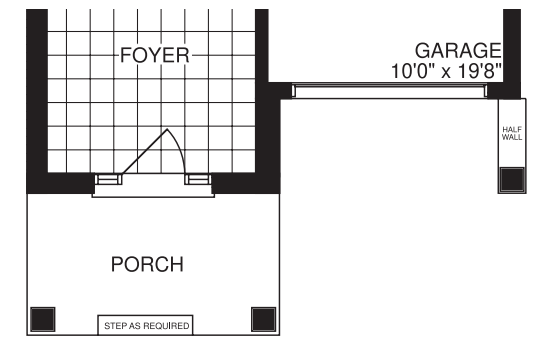

# THE GARDENIA

Elevation A - 2520 sq.ft.

Elevation A - 2520 sq.ft.

*Artist's Impression*

Elevation B - 2520 sq.ft.

Elevation B - 2520 sq.ft.

*Artist's Impression*

OLD  
TAUNTON  
IN PICKERING

# THE GARDENIA

2520 sq.ft.

GROUND LEVEL  
ELEVATION A

MAIN LEVEL  
ELEVATION A

UPPER LEVEL  
ELEVATION A

UPPER LEVEL  
OPT. ENSUITE

GROUND LEVEL  
ELEVATION B

MAIN LEVEL  
ELEVATION B