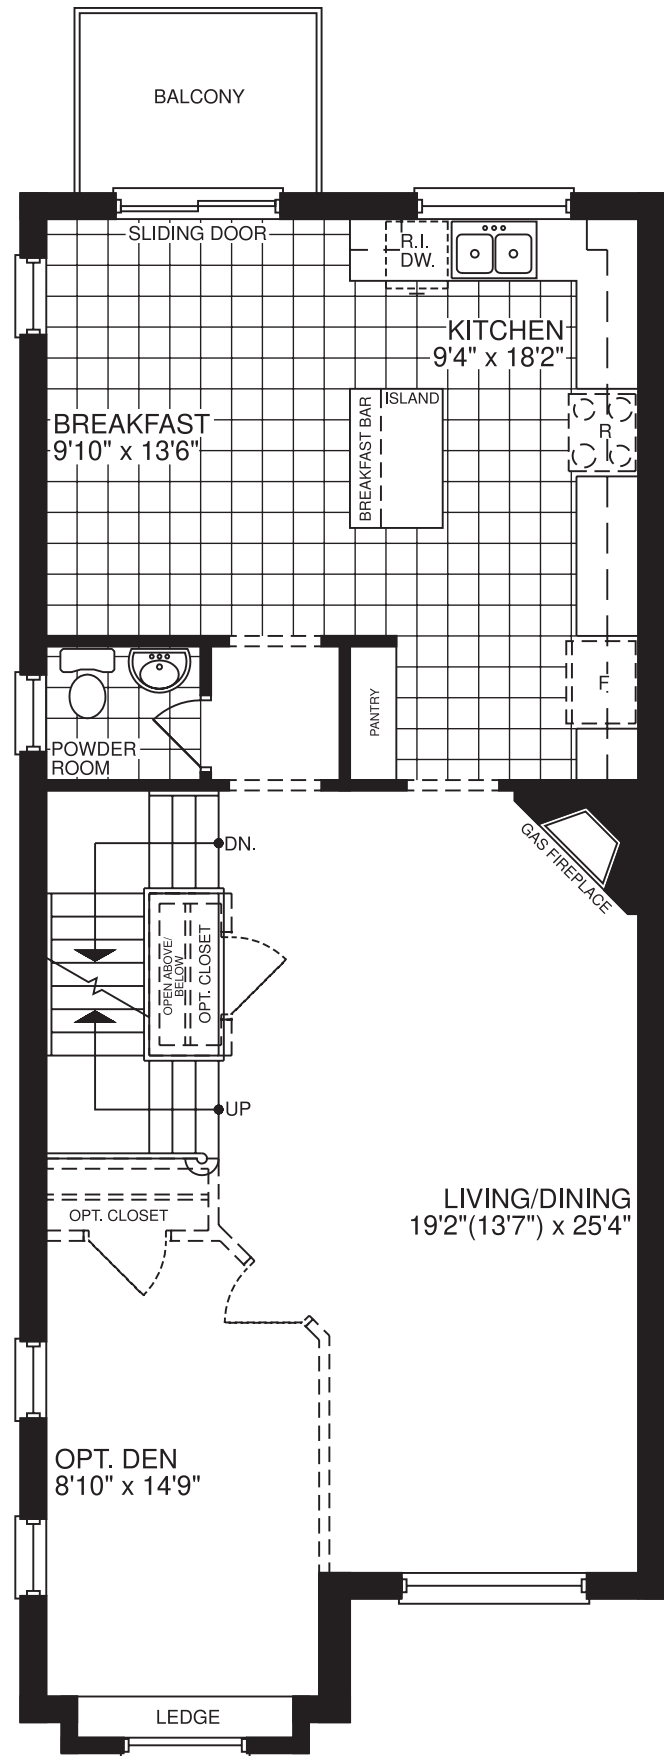

# THE GARDENIA

Elevation A - 2520 sq.ft.

Elevation A - 2520 sq.ft.

*Artist's Impression*

Elevation B - 2520 sq.ft.

Elevation B - 2520 sq.ft.

*Artist's Impression*

OLD  
TAUNTON  
IN PICKERING

# THE GARDENIA

2520 sq.ft.

GROUND LEVEL  
ELEVATION A

MAIN LEVEL  
ELEVATION A

UPPER LEVEL  
ELEVATION A

UPPER LEVEL  
OPT. ENSUITE

GROUND LEVEL  
ELEVATION B

MAIN LEVEL  
ELEVATION B