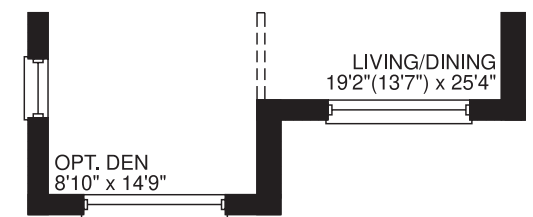

# THE GARDENIA

Elevation A - 2520 sq.ft.

Elevation A - 2520 sq.ft.

*Artist's Impression*

Elevation B - 2520 sq.ft.

Elevation B - 2520 sq.ft.

*Artist's Impression*

OLD  
TAUNTON  
IN PICKERING

# THE GARDENIA

2520 sq.ft.

GROUND LEVEL  
ELEVATION A

MAIN LEVEL  
ELEVATION A

UPPER LEVEL  
ELEVATION A

UPPER LEVEL  
OPT. ENSUITE

GROUND LEVEL  
ELEVATION B

MAIN LEVEL  
ELEVATION B