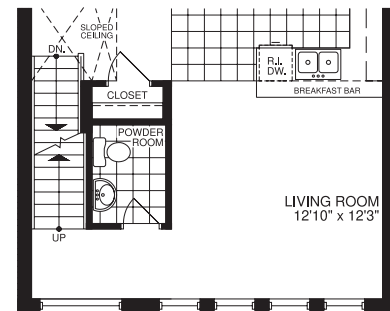

THE PEACOCK

Elevation C - 2656 sq.ft.

Artist's Impression

Elevation A - 2656 sq.ft.

Artist's Impression

Elevation B - 2656 sq.ft.

Artist's Impression

THE PEACOCK

2656 sq.ft.

GROUND LEVEL

MAIN LEVEL

MAIN LEVEL
ELEVATION B

MAIN LEVEL
ELEVATION C

MAIN LEVEL
WITHOUT POWDER ROOM

ALT. MAIN LEVEL

ALT. MAIN LEVEL
WITHOUT POWDER ROOM

ALT. MAIN LEVEL
ELEVATION B

ALT. MAIN LEVEL
ELEVATION C

UPPER LEVEL

UPPER LEVEL
OPT. ENSUITE

ALT. UPPER LEVEL

ALT. UPPER LEVEL
OPT. ENSUITE

ELEVATION B

ELEVATION C