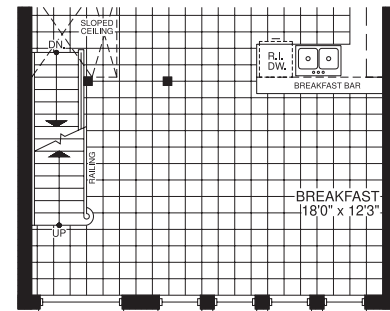

THE PEACOCK

Elevation C - 2656 sq.ft.

Artist's Impression

Elevation A - 2656 sq.ft.

Artist's Impression

Elevation B - 2656 sq.ft.

Artist's Impression

THE PEACOCK

2656 sq.ft.

GROUND LEVEL

MAIN LEVEL

MAIN LEVEL
ELEVATION B

MAIN LEVEL
ELEVATION C

MAIN LEVEL
WITHOUT POWDER ROOM

ALT. MAIN LEVEL

ALT. MAIN LEVEL
WITHOUT POWDER ROOM

ALT. MAIN LEVEL
ELEVATION B

ALT. MAIN LEVEL
ELEVATION C

UPPER LEVEL

UPPER LEVEL
OPT. ENSUITE

ALT. UPPER LEVEL

ALT. UPPER LEVEL
OPT. ENSUITE

ELEVATION B

ELEVATION C