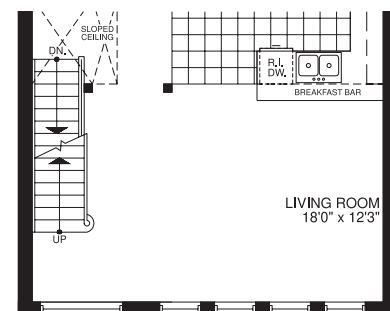

THE PEACOCK

Elevation C - 2656 sq.ft.

Artist's Impression

Elevation A - 2656 sq.ft.

Artist's Impression

Elevation B - 2656 sq.ft.

Artist's Impression

THE PEACOCK

2656 sq.ft.

GROUND LEVEL

MAIN LEVEL

MAIN LEVEL
ELEVATION B

MAIN LEVEL
ELEVATION C

MAIN LEVEL
WITHOUT POWDER ROOM

ALT. MAIN LEVEL

ALT. MAIN LEVEL
WITHOUT POWDER ROOM

ALT. MAIN LEVEL
ELEVATION B

ALT. MAIN LEVEL
ELEVATION C

UPPER LEVEL

UPPER LEVEL
OPT. ENSUITE

ALT. UPPER LEVEL

ALT. UPPER LEVEL
OPT. ENSUITE

ELEVATION B

ELEVATION C