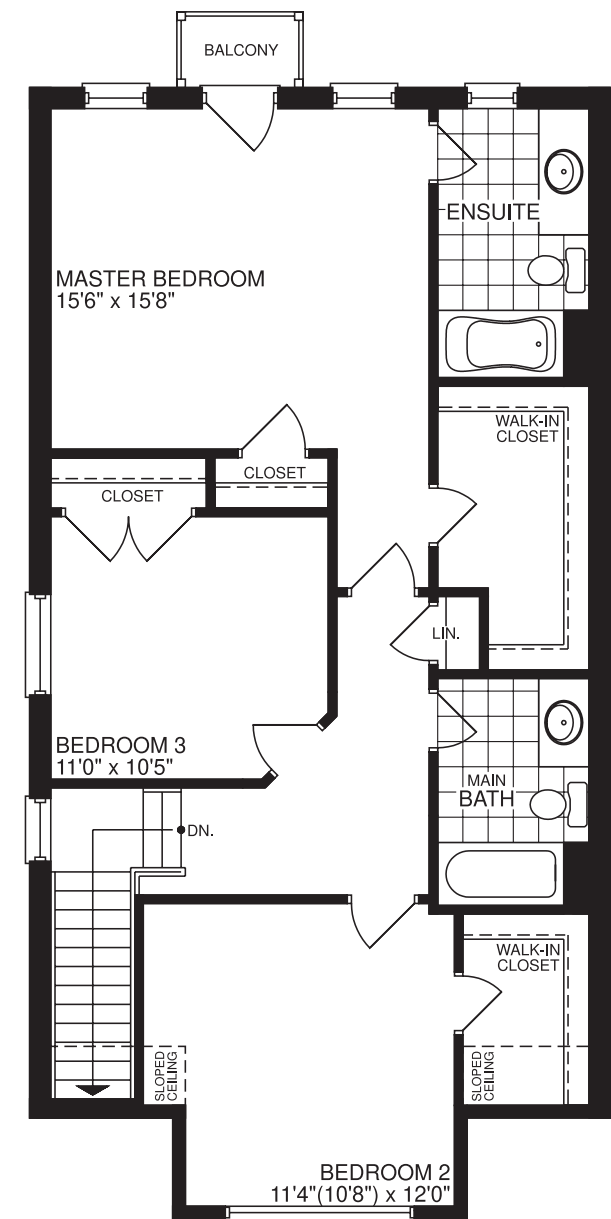

THE PEACOCK

Elevation C - 2656 sq.ft.

Artist's Impression

Elevation A - 2656 sq.ft.

Artist's Impression

Elevation B - 2656 sq.ft.

Artist's Impression

THE PEACOCK

2656 sq.ft.

GROUND LEVEL

MAIN LEVEL

MAIN LEVEL
ELEVATION B

MAIN LEVEL
ELEVATION C

MAIN LEVEL
WITHOUT POWDER ROOM

ALT. MAIN LEVEL

ALT. MAIN LEVEL
WITHOUT POWDER ROOM

ALT. MAIN LEVEL
ELEVATION B

ALT. MAIN LEVEL
ELEVATION C

UPPER LEVEL

UPPER LEVEL
OPT. ENSUITE

ALT. UPPER LEVEL

ALT. UPPER LEVEL
OPT. ENSUITE

ELEVATION B

ELEVATION C