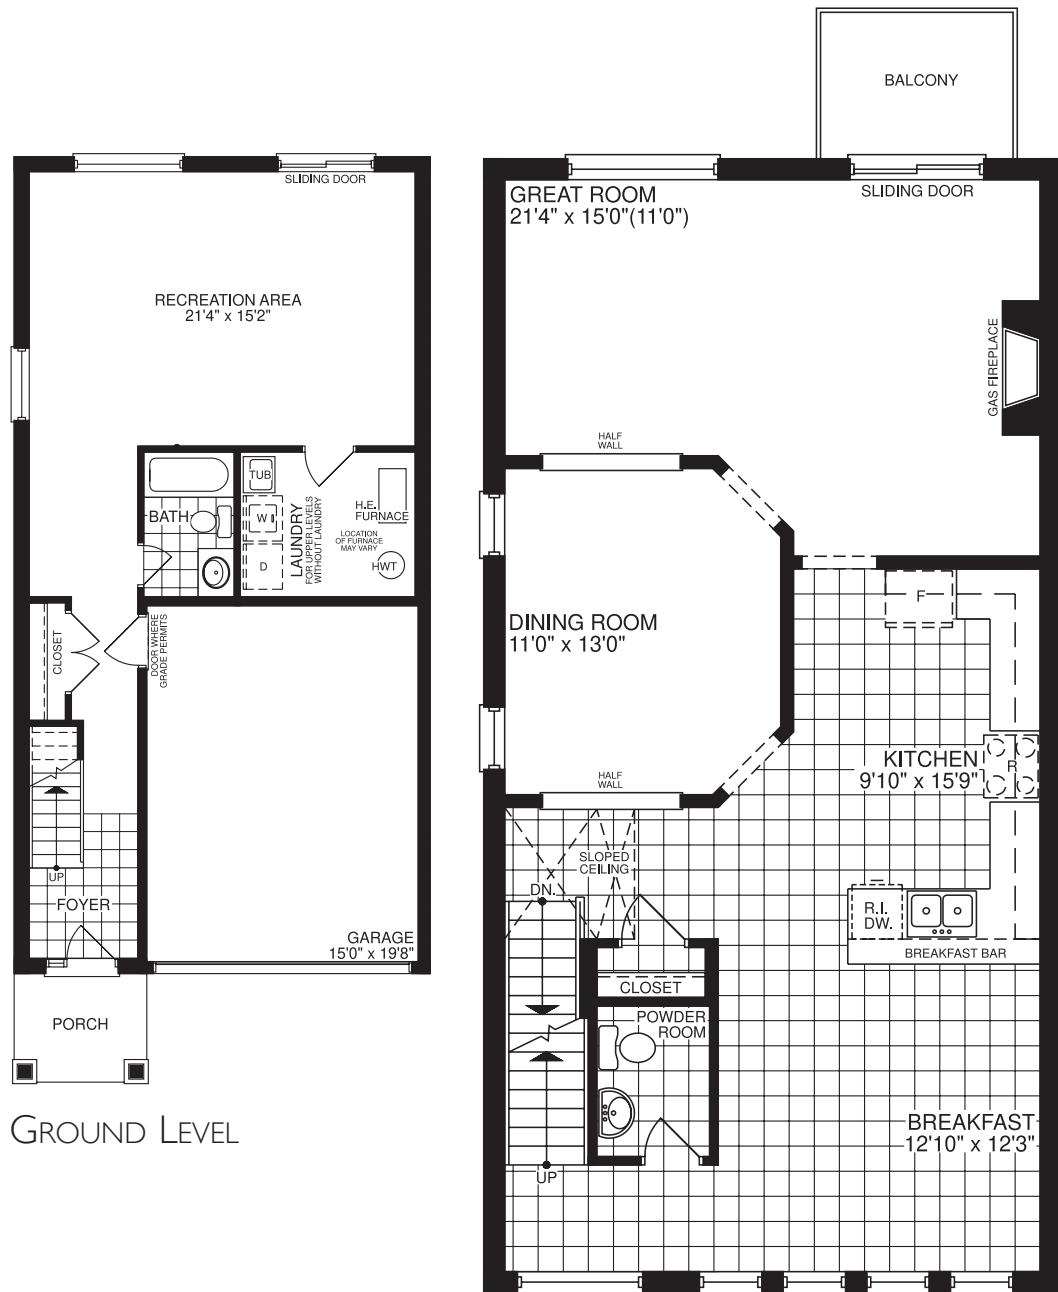

THE PEACOCK

Elevation C - 2656 sq.ft.

Artist's Impression

Elevation A - 2656 sq.ft.

Artist's Impression

Elevation B - 2656 sq.ft.

Artist's Impression

THE PEACOCK

2656 sq.ft.

GROUND LEVEL

MAIN LEVEL

MAIN LEVEL
ELEVATION B

MAIN LEVEL
ELEVATION C

MAIN LEVEL
WITHOUT POWDER ROOM

ALT. MAIN LEVEL

ALT. MAIN LEVEL
WITHOUT POWDER ROOM

ALT. MAIN LEVEL
ELEVATION B

ALT. MAIN LEVEL
ELEVATION C

UPPER LEVEL

UPPER LEVEL
OPT. ENSUITE

ALT. UPPER LEVEL

ALT. UPPER LEVEL
OPT. ENSUITE

ELEVATION B

ELEVATION C