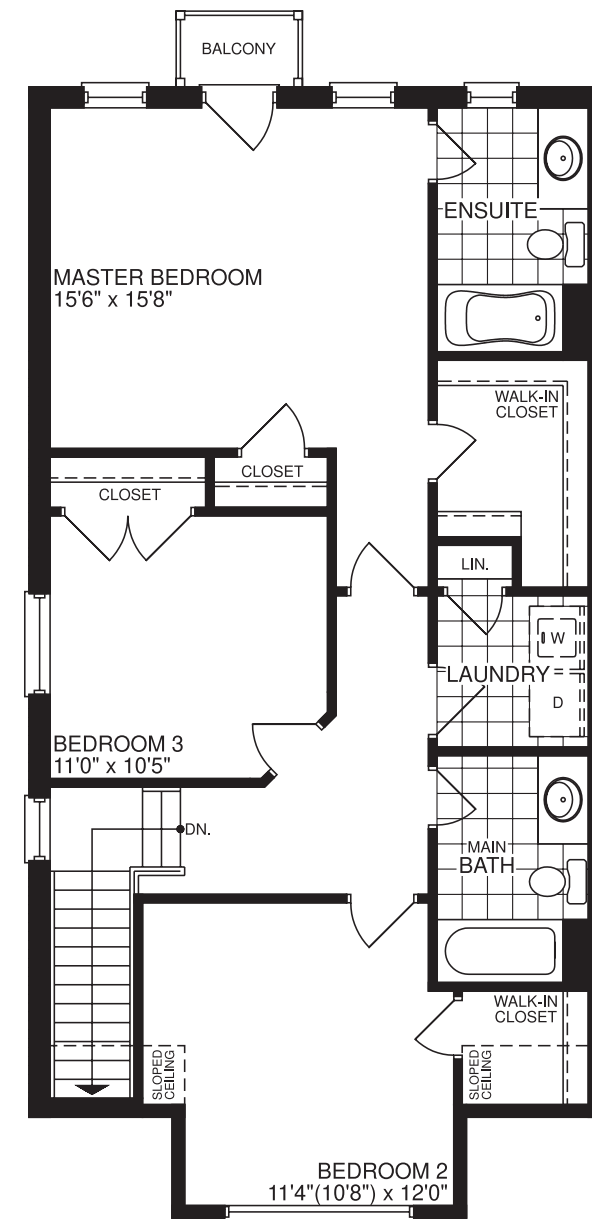

THE PEACOCK

Elevation C - 2656 sq.ft.

Artist's Impression

Elevation A - 2656 sq.ft.

Artist's Impression

Elevation B - 2656 sq.ft.

Artist's Impression

THE PEACOCK

2656 sq.ft.

GROUND LEVEL

MAIN LEVEL

MAIN LEVEL
ELEVATION B

MAIN LEVEL
ELEVATION C

MAIN LEVEL
WITHOUT POWDER ROOM

ALT. MAIN LEVEL

ALT. MAIN LEVEL
WITHOUT POWDER ROOM

ALT. MAIN LEVEL
ELEVATION B

ALT. MAIN LEVEL
ELEVATION C

UPPER LEVEL

UPPER LEVEL
OPT. ENSUITE

ALT. UPPER LEVEL

ALT. UPPER LEVEL
OPT. ENSUITE

ELEVATION B

ELEVATION C