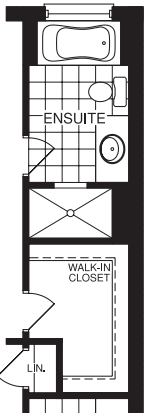

THE PEACOCK

Elevation C - 2656 sq.ft.

Artist's Impression

Elevation A - 2656 sq.ft.

Artist's Impression

Elevation B - 2656 sq.ft.

Artist's Impression

THE PEACOCK

2656 sq.ft.

GROUND LEVEL

MAIN LEVEL

MAIN LEVEL
ELEVATION B

MAIN LEVEL
ELEVATION C

MAIN LEVEL
WITHOUT POWDER ROOM

ALT. MAIN LEVEL

ALT. MAIN LEVEL
WITHOUT POWDER ROOM

ALT. MAIN LEVEL
ELEVATION B

ALT. MAIN LEVEL
ELEVATION C

UPPER LEVEL

UPPER LEVEL
OPT. ENSUITE

ALT. UPPER LEVEL

ALT. UPPER LEVEL
OPT. ENSUITE

ELEVATION B

ELEVATION C