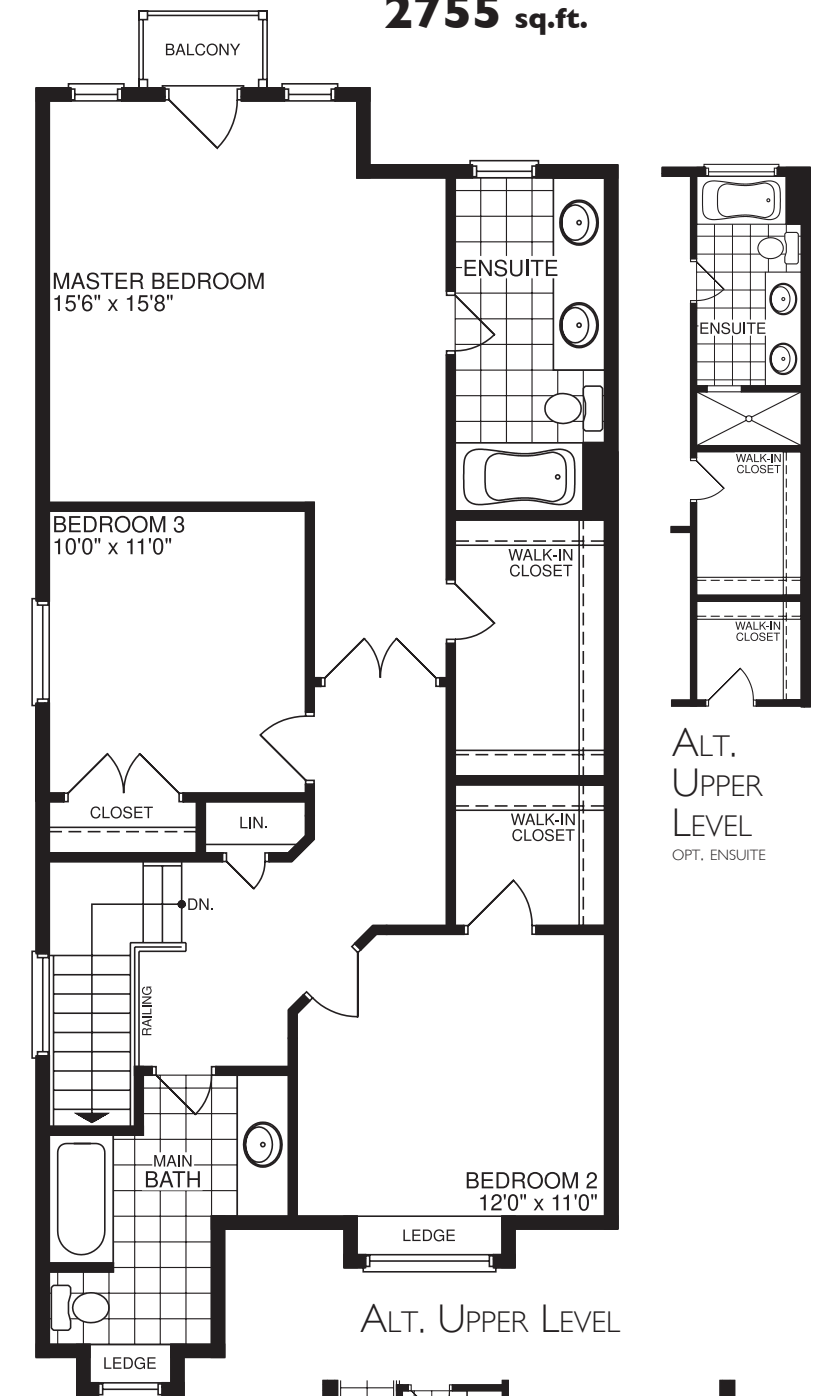

THE FESTOON

Elevation C - 2755 sq.ft.

Artist's Impression

Elevation A - 2755 sq.ft.

Artist's Impression

Elevation B - 2755 sq.ft.

Artist's Impression

THE FESTOON

2755 sq.ft.

UPPER LEVEL
OPT. ENSUITE

ALT. UPPER LEVEL
OPT. ENSUITE

Lebovic
HOMES