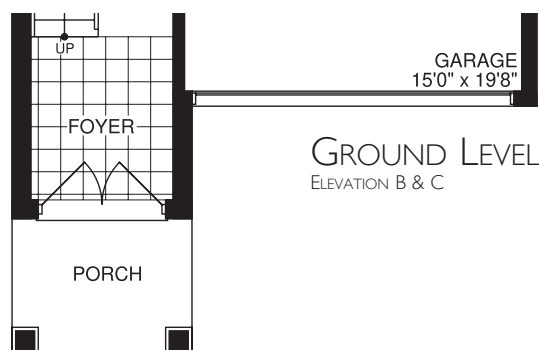

THE FESTOON

Elevation C - 2755 sq.ft.

Artist's Impression

Elevation A - 2755 sq.ft.

Artist's Impression

Elevation B - 2755 sq.ft.

Artist's Impression

THE FESTOON

2755 sq.ft.

UPPER LEVEL
OPT. ENSUITE

ALT. UPPER LEVEL
OPT. ENSUITE

Lebovic
HOMES