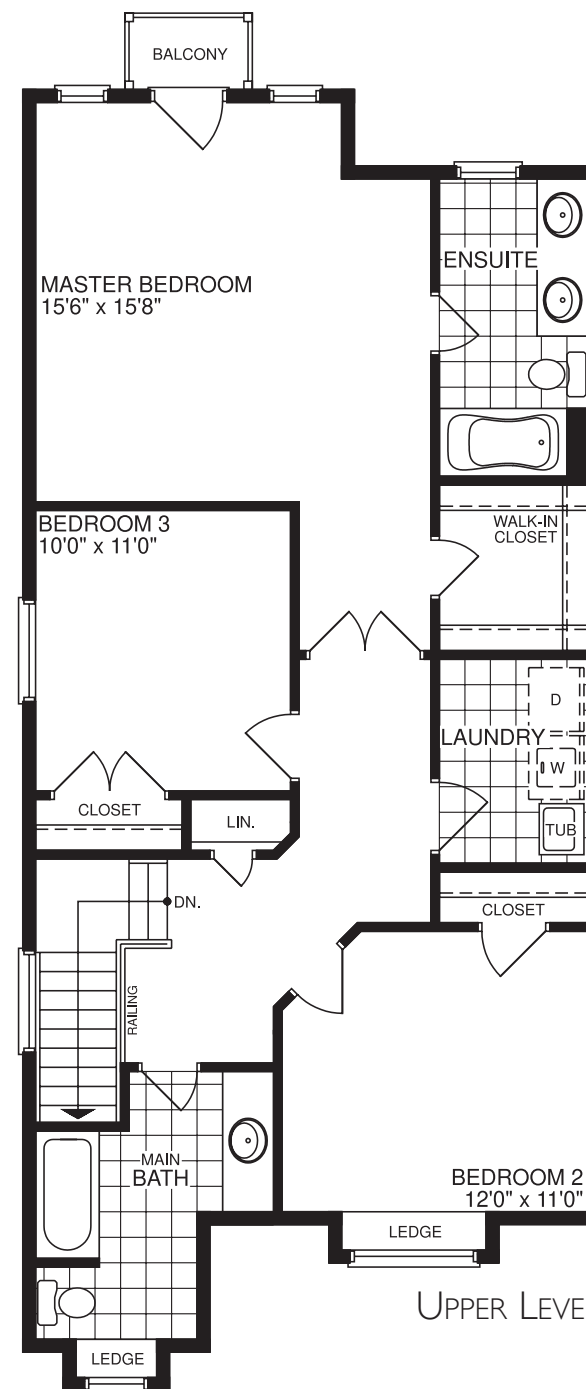

THE FESTOON

Elevation C - 2755 sq.ft.

Artist's Impression

Elevation A - 2755 sq.ft.

Artist's Impression

Elevation B - 2755 sq.ft.

Artist's Impression

THE FESTOON

2755 sq.ft.

UPPER LEVEL
OPT. ENSUITE

ALT. UPPER LEVEL
OPT. ENSUITE

Lebovic
HOMES