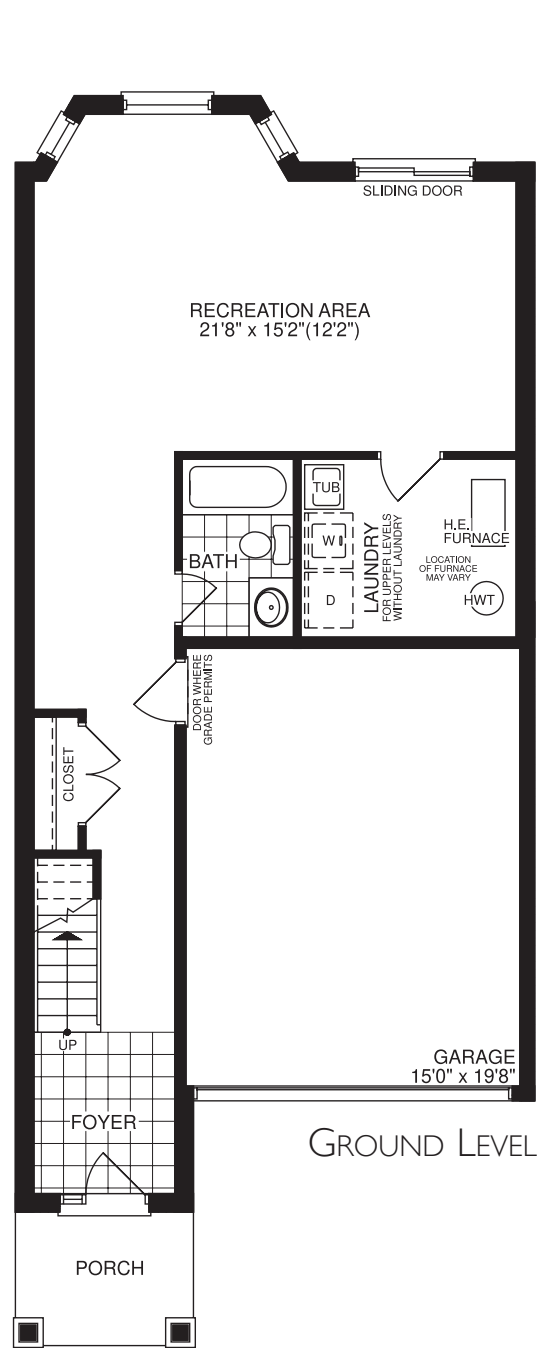

THE FESTOON

Elevation C - 2755 sq.ft.

Artist's Impression

Elevation A - 2755 sq.ft.

Artist's Impression

Elevation B - 2755 sq.ft.

Artist's Impression

THE FESTOON

2755 sq.ft.

UPPER LEVEL
OPT. ENSUITE

ALT. UPPER LEVEL
OPT. ENSUITE

Lebovic
HOMES