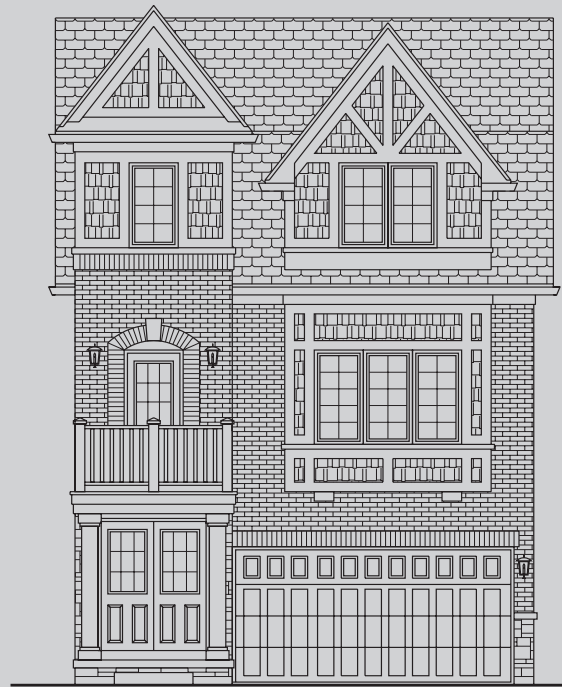

THE FESTOON

Elevation C - 2755 sq.ft.

Artist's Impression

Elevation A - 2755 sq.ft.

Artist's Impression

Elevation B - 2755 sq.ft.

Artist's Impression

THE FESTOON

2755 sq.ft.

UPPER LEVEL
OPT. ENSUITE

ALT. UPPER LEVEL
OPT. ENSUITE

Lebovic
HOMES