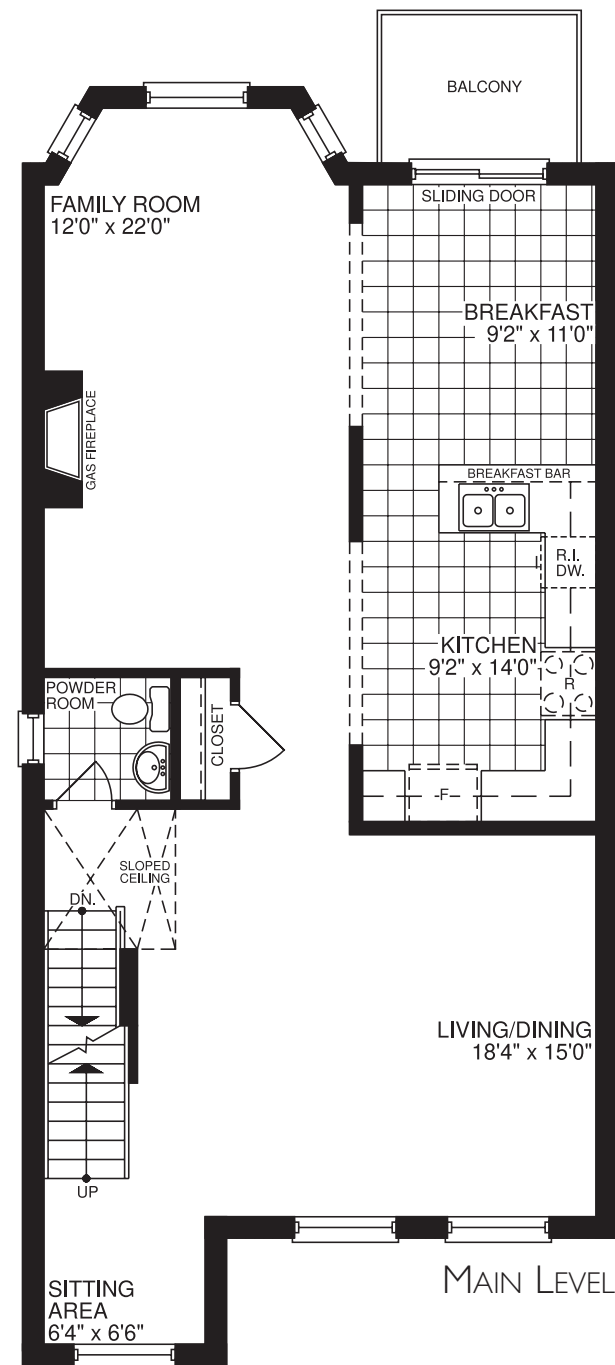

THE FESTOON

Elevation C - 2755 sq.ft.

Artist's Impression

Elevation A - 2755 sq.ft.

Artist's Impression

Elevation B - 2755 sq.ft.

Artist's Impression

THE FESTOON

2755 sq.ft.

UPPER LEVEL
OPT. ENSUITE

ALT. UPPER LEVEL
OPT. ENSUITE

Lebovic
HOMES