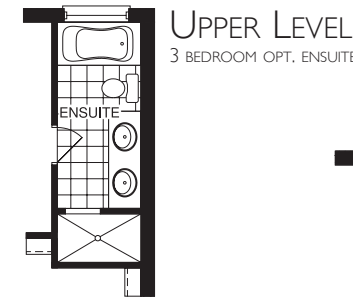

THE HOLLY BLUE

Elevation C - 2910 sq.ft.

Elevation A - 2910 sq.ft.

Elevation B - 2910 sq.ft.

THE HOLLY BLUE

2910 sq.ft.

GROUND LEVEL
ELEVATION A & B

GROUND LEVEL
ELEVATION C

MAIN LEVEL

MAIN LEVEL
ELEVATION B

MAIN LEVEL
ELEVATION C

UPPER LEVEL
3 BEDROOM

ELEVATION B

ELEVATION C

UPPER LEVEL
3 BEDROOM OPT. ENSUITE

ALT. UPPER LEVEL
3 BEDROOM
OPT. ENSUITE

ALT. UPPER LEVEL
3 BEDROOM

UPPER LEVEL
4 BEDROOM

ALT. UPPER LEVEL
4 BEDROOM

Lebovic
HOMES