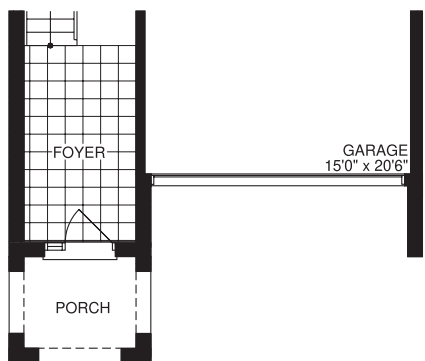

THE HOLLY BLUE

Elevation C - 2910 sq.ft.

Elevation A - 2910 sq.ft.

Elevation B - 2910 sq.ft.

THE HOLLY BLUE

2910 sq.ft.

GROUND LEVEL
ELEVATION A & B

GROUND LEVEL
ELEVATION C

MAIN LEVEL

MAIN LEVEL
ELEVATION B

MAIN LEVEL
ELEVATION C

UPPER LEVEL
3 BEDROOM

ELEVATION B

ELEVATION C

UPPER LEVEL
3 BEDROOM OPT. ENSUITE

ALT. UPPER LEVEL
3 BEDROOM
OPT. ENSUITE