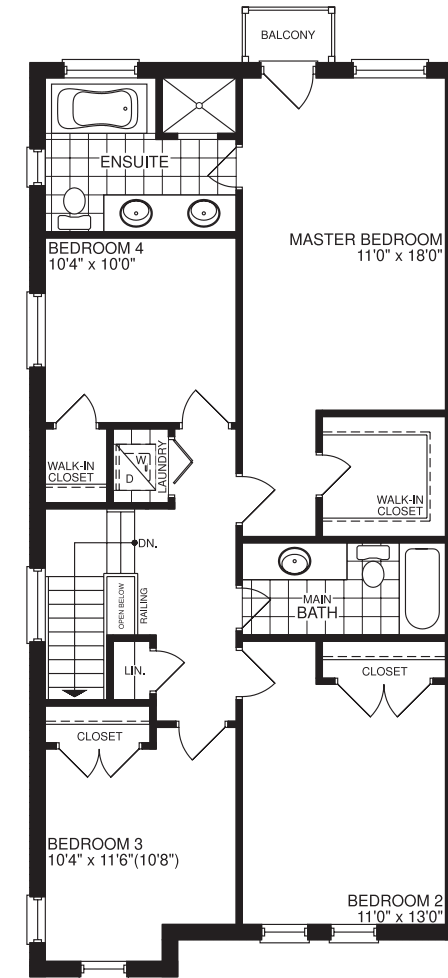

THE HOLLY BLUE

Elevation C - 2910 sq.ft.

Elevation A - 2910 sq.ft.

Elevation B - 2910 sq.ft.

THE HOLLY BLUE

2910 sq.ft.

GROUND LEVEL
ELEVATION A & B

GROUND LEVEL
ELEVATION C

MAIN LEVEL

MAIN LEVEL
ELEVATION B

MAIN LEVEL
ELEVATION C

UPPER LEVEL
3 BEDROOM

ELEVATION B

ELEVATION C

UPPER LEVEL
3 BEDROOM OPT. ENSUITE

ALT. UPPER LEVEL
3 BEDROOM
OPT. ENSUITE

ALT. UPPER LEVEL
3 BEDROOM

UPPER LEVEL
4 BEDROOM

ALT. UPPER LEVEL
4 BEDROOM

Lebovic
HOMES