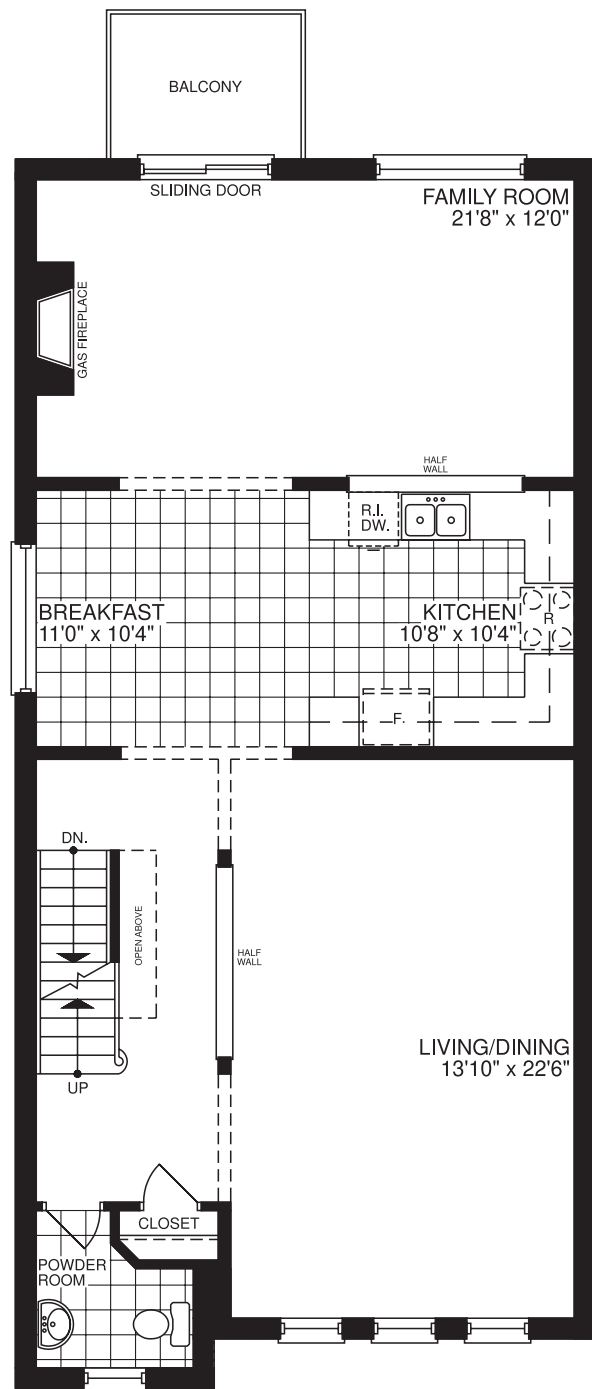

THE HOLLY BLUE

Elevation C - 2910 sq.ft.

Elevation A - 2910 sq.ft.

Elevation B - 2910 sq.ft.

THE HOLLY BLUE

2910 sq.ft.

GROUND LEVEL
ELEVATION A & B

GROUND LEVEL
ELEVATION C

MAIN LEVEL

MAIN LEVEL
ELEVATION B

MAIN LEVEL
ELEVATION C

UPPER LEVEL
3 BEDROOM

ELEVATION B

ELEVATION C

UPPER LEVEL
3 BEDROOM OPT. ENSUITE

ALT. UPPER LEVEL
3 BEDROOM
OPT. ENSUITE

ALT. UPPER LEVEL
3 BEDROOM

UPPER LEVEL
4 BEDROOM

ALT. UPPER LEVEL
4 BEDROOM

Lebovic
HOMES