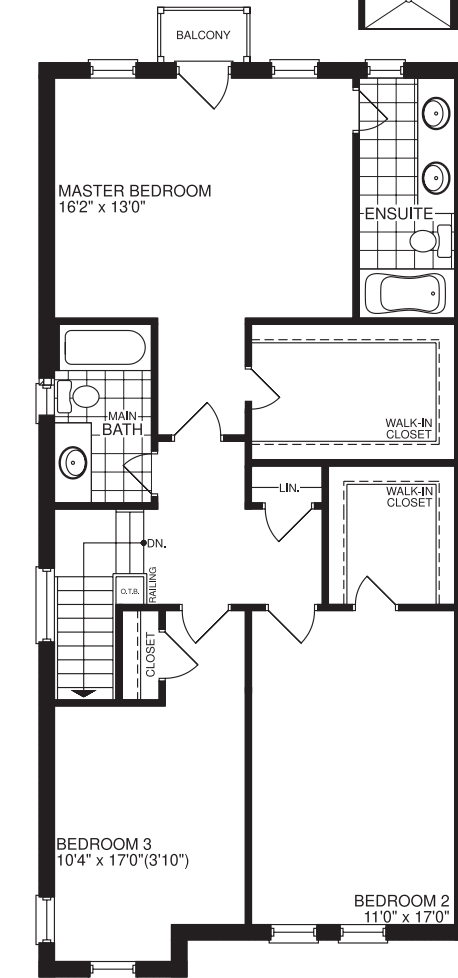

THE HOLLY BLUE

Elevation C - 2910 sq.ft.

Elevation A - 2910 sq.ft.

Elevation B - 2910 sq.ft.

THE HOLLY BLUE

2910 sq.ft.

GROUND LEVEL
ELEVATION A & B

GROUND LEVEL
ELEVATION C

MAIN LEVEL

MAIN LEVEL
ELEVATION B

MAIN LEVEL
ELEVATION C

UPPER LEVEL
3 BEDROOM

ELEVATION B

ELEVATION C

UPPER LEVEL
3 BEDROOM OPT. ENSUITE

ALT. UPPER LEVEL
3 BEDROOM
OPT. ENSUITE

ALT. UPPER LEVEL
3 BEDROOM

UPPER LEVEL
4 BEDROOM

ALT. UPPER LEVEL
4 BEDROOM

Lebovic
HOMES