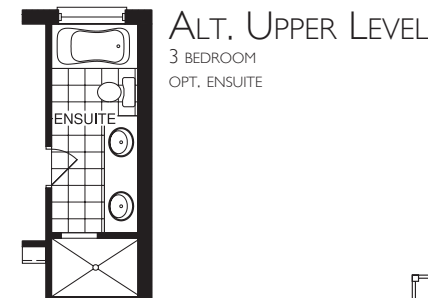

THE HOLLY BLUE

Elevation C - 2910 sq.ft.

Elevation A - 2910 sq.ft.

Elevation B - 2910 sq.ft.

THE HOLLY BLUE

2910 sq.ft.

GROUND LEVEL
ELEVATION A & B

GROUND LEVEL
ELEVATION C

MAIN LEVEL

MAIN LEVEL
ELEVATION B

MAIN LEVEL
ELEVATION C

UPPER LEVEL
3 BEDROOM

ELEVATION B

ELEVATION C

UPPER LEVEL
3 BEDROOM OPT. ENSUITE

ALT. UPPER LEVEL
3 BEDROOM
OPT. ENSUITE

ALT. UPPER LEVEL
3 BEDROOM

UPPER LEVEL
4 BEDROOM

ALT. UPPER LEVEL
4 BEDROOM

Lebovic
HOMES