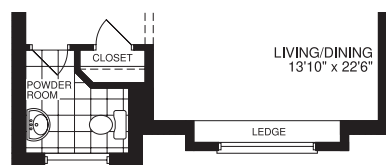

THE HOLLY BLUE

Elevation C - 2910 sq.ft.

Elevation A - 2910 sq.ft.

Elevation B - 2910 sq.ft.

THE HOLLY BLUE

2910 sq.ft.

GROUND LEVEL
ELEVATION A & B

GROUND LEVEL
ELEVATION C

MAIN LEVEL

MAIN LEVEL
ELEVATION B

MAIN LEVEL
ELEVATION C

UPPER LEVEL
3 BEDROOM

ELEVATION B

ELEVATION C

UPPER LEVEL
3 BEDROOM OPT. ENSUITE

ALT. UPPER LEVEL
3 BEDROOM
OPT. ENSUITE