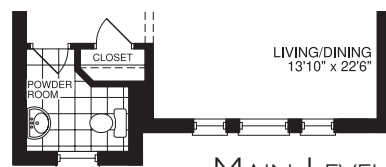

THE HOLLY BLUE

Elevation C - 2910 sq.ft.

Elevation A - 2910 sq.ft.

Elevation B - 2910 sq.ft.

THE HOLLY BLUE

2910 sq.ft.

GROUND LEVEL
ELEVATION A & B

GROUND LEVEL
ELEVATION C

MAIN LEVEL

MAIN LEVEL
ELEVATION B

MAIN LEVEL
ELEVATION C

UPPER LEVEL
3 BEDROOM

ELEVATION B

ELEVATION C

UPPER LEVEL
3 BEDROOM OPT. ENSUITE

ALT. UPPER LEVEL
3 BEDROOM
OPT. ENSUITE