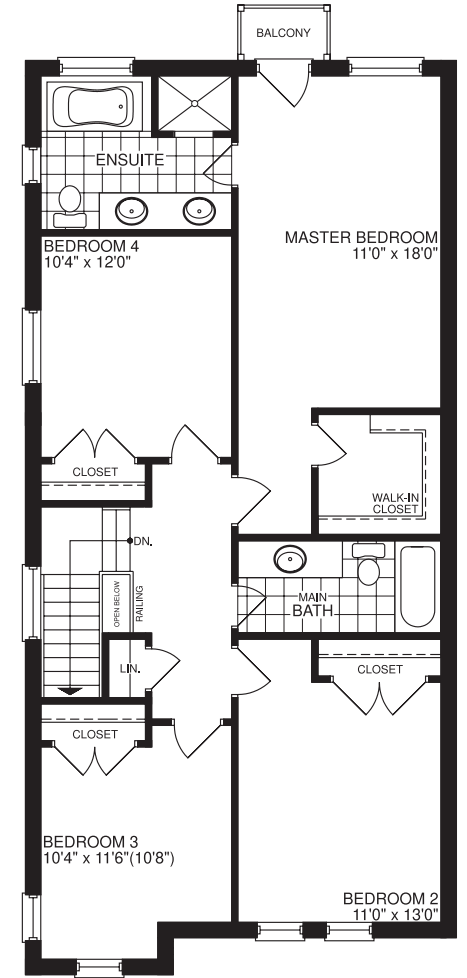

THE HOLLY BLUE

Elevation C - 2910 sq.ft.

Elevation A - 2910 sq.ft.

Elevation B - 2910 sq.ft.

THE HOLLY BLUE

2910 sq.ft.

GROUND LEVEL
ELEVATION A & B

GROUND LEVEL
ELEVATION C

MAIN LEVEL

MAIN LEVEL
ELEVATION B

MAIN LEVEL
ELEVATION C

UPPER LEVEL
3 BEDROOM

ELEVATION B

ELEVATION C

UPPER LEVEL
3 BEDROOM OPT. ENSUITE

ALT. UPPER LEVEL
3 BEDROOM
OPT. ENSUITE

ALT. UPPER LEVEL
3 BEDROOM

UPPER LEVEL
4 BEDROOM

ALT. UPPER LEVEL
4 BEDROOM

Lebovic
HOMES