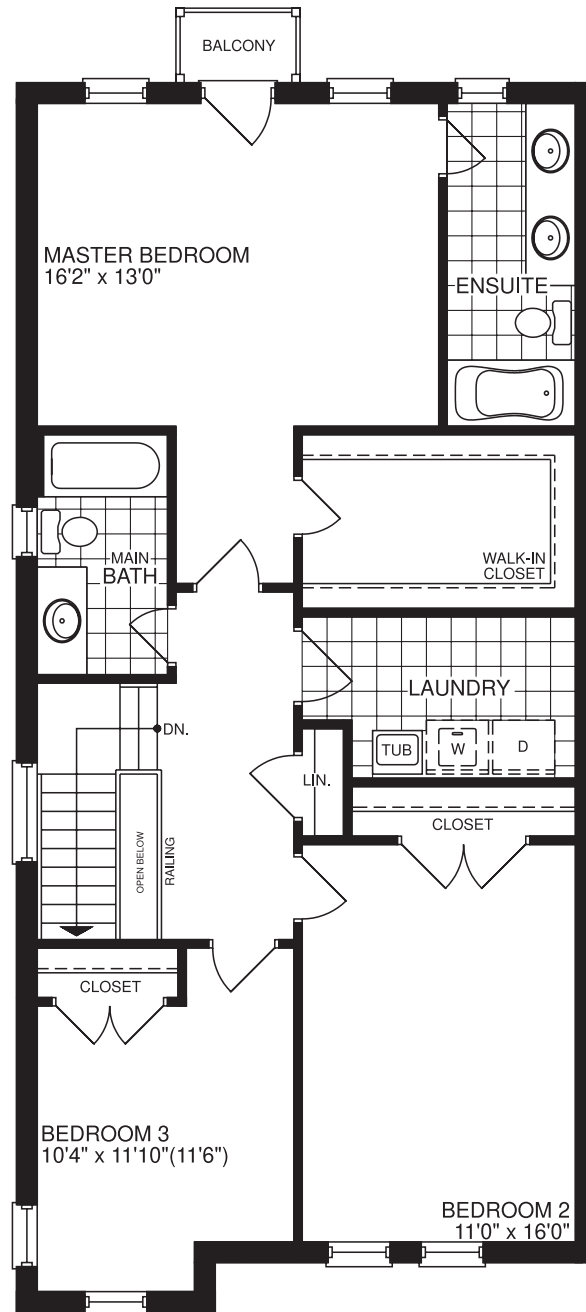

THE HOLLY BLUE

Elevation C - 2910 sq.ft.

Elevation A - 2910 sq.ft.

Elevation B - 2910 sq.ft.

THE HOLLY BLUE

2910 sq.ft.

GROUND LEVEL
ELEVATION A & B

GROUND LEVEL
ELEVATION C

MAIN LEVEL

MAIN LEVEL
ELEVATION B

MAIN LEVEL
ELEVATION C

UPPER LEVEL
3 BEDROOM

ELEVATION B

ELEVATION C

UPPER LEVEL
3 BEDROOM OPT. ENSUITE

ALT. UPPER LEVEL
3 BEDROOM
OPT. ENSUITE

ALT. UPPER LEVEL
3 BEDROOM

UPPER LEVEL
4 BEDROOM

ALT. UPPER LEVEL
4 BEDROOM

Lebovic
HOMES