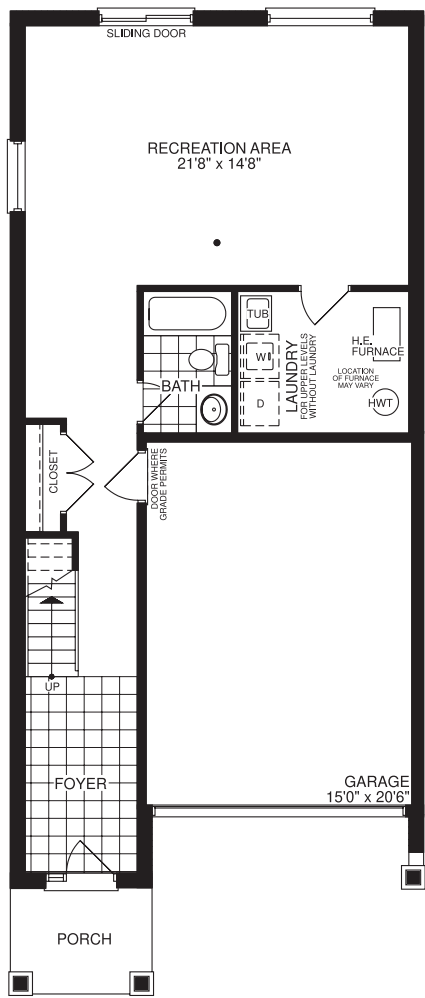

THE HOLLY BLUE

Elevation C - 2910 sq.ft.

Elevation A - 2910 sq.ft.

Elevation B - 2910 sq.ft.

THE HOLLY BLUE

2910 sq.ft.

GROUND LEVEL
ELEVATION A & B

GROUND LEVEL
ELEVATION C

MAIN LEVEL

MAIN LEVEL
ELEVATION B

MAIN LEVEL
ELEVATION C

UPPER LEVEL
3 BEDROOM

ELEVATION B

ELEVATION C

UPPER LEVEL
3 BEDROOM OPT. ENSUITE

ALT. UPPER LEVEL
3 BEDROOM
OPT. ENSUITE

ALT. UPPER LEVEL
3 BEDROOM

UPPER LEVEL
4 BEDROOM

ALT. UPPER LEVEL
4 BEDROOM

Lebovic
HOMES