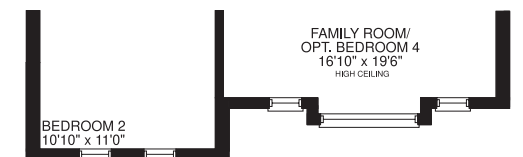

# THE BLUE JAY

Includes 622 sq.ft. of finished basement

Elevation A - 3000 sq.ft.

Artist's Impression

Artist's Impression

Elevation B - 3000 sq.ft.

Artist's Impression

Elevation C - 3005 sq.ft.

# THE BLUE JAY

Includes 622 sq.ft. of finished basement

**3000/3005 sq.ft.**

BASEMENT

FIRST FLOOR  
ELEVATION A

SECOND FLOOR  
ELEVATION A 3000 SQ.FT.

FIRST FLOOR  
ELEVATION B 3000 SQ.FT.

FIRST FLOOR  
ELEVATION C 3005 SQ.FT.

SECOND FLOOR  
ELEVATION B 3000 SQ.FT.

SECOND FLOOR  
ELEVATION C 3005 SQ.FT.