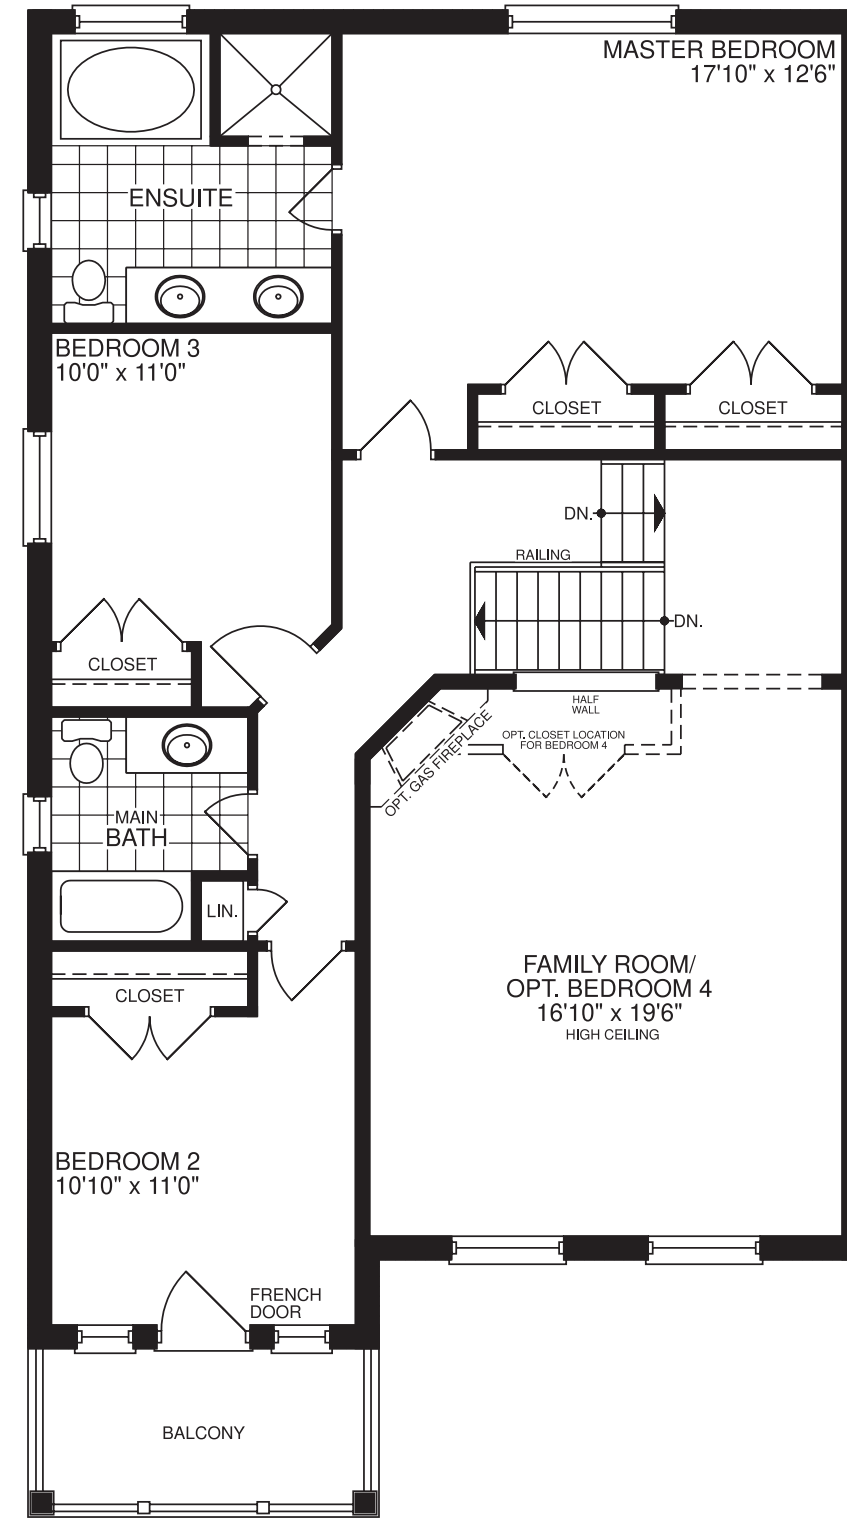

# THE BLUE JAY

Includes 622 sq.ft. of finished basement

Elevation A - 3000 sq.ft.

Artist's Impression

Artist's Impression

Elevation B - 3000 sq.ft.

Artist's Impression

Elevation C - 3005 sq.ft.

# THE BLUE JAY

Includes 622 sq.ft. of finished basement

**3000/3005 sq.ft.**

BASEMENT

FIRST FLOOR  
ELEVATION A

SECOND FLOOR  
ELEVATION A 3000 SQ.FT.

FIRST FLOOR  
ELEVATION B 3000 SQ.FT.

FIRST FLOOR  
ELEVATION C 3005 SQ.FT.

SECOND FLOOR  
ELEVATION B 3000 SQ.FT.

SECOND FLOOR  
ELEVATION C 3005 SQ.FT.