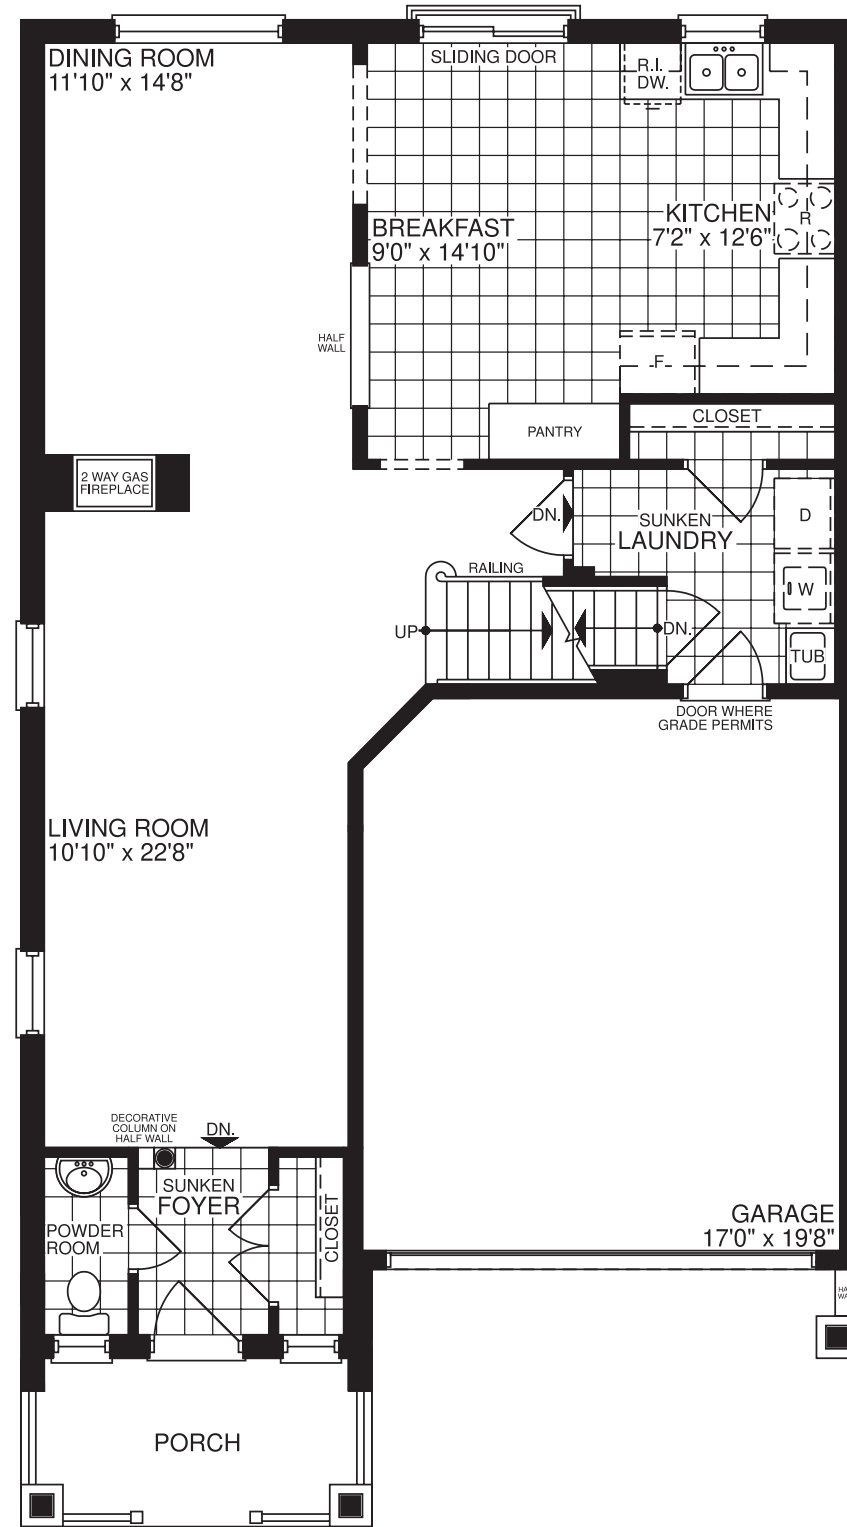

# THE BLUE JAY

Includes 622 sq.ft. of finished basement

Elevation A - 3000 sq.ft.

Artist's Impression

Artist's Impression

Elevation B - 3000 sq.ft.

Artist's Impression

Elevation C - 3005 sq.ft.

# THE BLUE JAY

Includes 622 sq.ft. of finished basement

**3000/3005 sq.ft.**

BASEMENT

FIRST FLOOR  
ELEVATION A

SECOND FLOOR  
ELEVATION A 3000 SQ.FT.

FIRST FLOOR  
ELEVATION B 3000 SQ.FT.

FIRST FLOOR  
ELEVATION C 3005 SQ.FT.

SECOND FLOOR  
ELEVATION B 3000 SQ.FT.

SECOND FLOOR  
ELEVATION C 3005 SQ.FT.