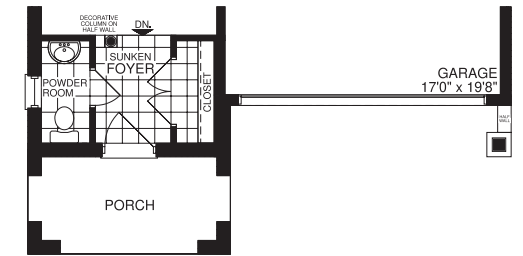

# THE BLUE JAY

Includes 622 sq.ft. of finished basement

Elevation A - 3000 sq.ft.

Artist's Impression

Artist's Impression

Elevation B - 3000 sq.ft.

Artist's Impression

Elevation C - 3005 sq.ft.

# THE BLUE JAY

Includes 622 sq.ft. of finished basement

**3000/3005 sq.ft.**

BASEMENT

FIRST FLOOR  
ELEVATION A

SECOND FLOOR  
ELEVATION A 3000 SQ.FT.

FIRST FLOOR  
ELEVATION B 3000 SQ.FT.

FIRST FLOOR  
ELEVATION C 3005 SQ.FT.

SECOND FLOOR  
ELEVATION B 3000 SQ.FT.

SECOND FLOOR  
ELEVATION C 3005 SQ.FT.