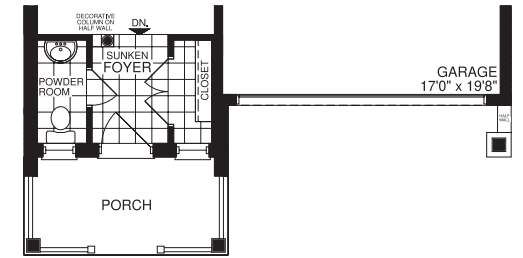

# THE BLUE JAY

Includes 622 sq.ft. of finished basement

Elevation A - 3000 sq.ft.

Artist's Impression

Artist's Impression

Elevation B - 3000 sq.ft.

Artist's Impression

Elevation C - 3005 sq.ft.

# THE BLUE JAY

Includes 622 sq.ft. of finished basement

**3000/3005 sq.ft.**

BASEMENT

FIRST FLOOR  
ELEVATION A

SECOND FLOOR  
ELEVATION A 3000 SQ.FT.

FIRST FLOOR  
ELEVATION B 3000 SQ.FT.

FIRST FLOOR  
ELEVATION C 3005 SQ.FT.

SECOND FLOOR  
ELEVATION B 3000 SQ.FT.

SECOND FLOOR  
ELEVATION C 3005 SQ.FT.