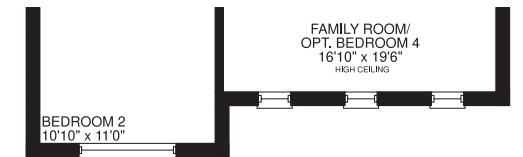

# THE BLUE JAY

Includes 622 sq.ft. of finished basement

Elevation A - 3000 sq.ft.

Artist's Impression

Artist's Impression

Elevation B - 3000 sq.ft.

Artist's Impression

Elevation C - 3005 sq.ft.

# THE BLUE JAY

Includes 622 sq.ft. of finished basement

**3000/3005 sq.ft.**

BASEMENT

FIRST FLOOR  
ELEVATION A

SECOND FLOOR  
ELEVATION A 3000 SQ.FT.

FIRST FLOOR  
ELEVATION B 3000 SQ.FT.

FIRST FLOOR  
ELEVATION C 3005 SQ.FT.

SECOND FLOOR  
ELEVATION B 3000 SQ.FT.

SECOND FLOOR  
ELEVATION C 3005 SQ.FT.