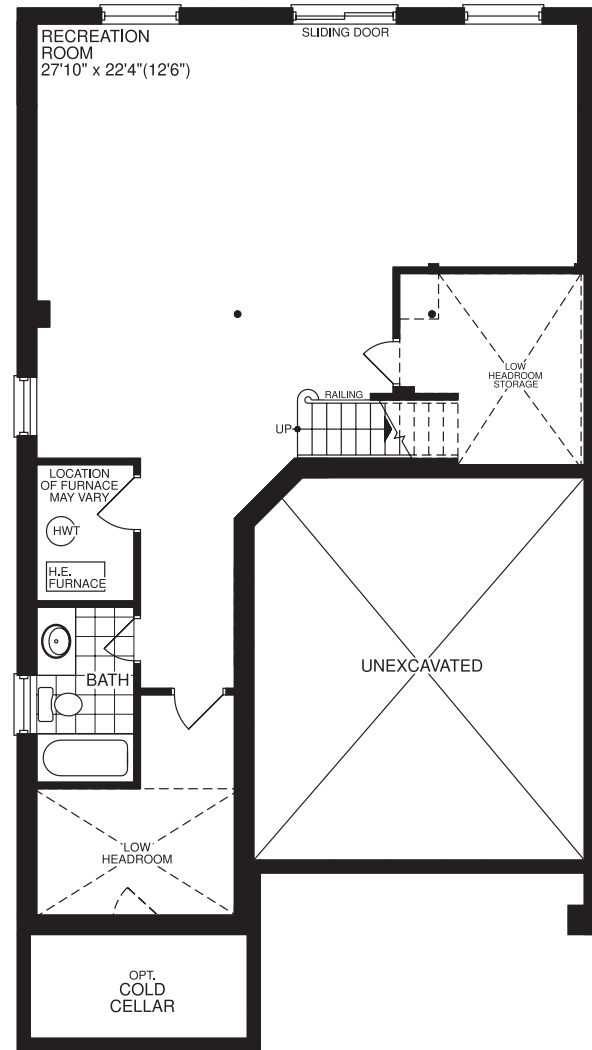

# THE BLUE JAY

Includes 622 sq.ft. of finished basement

Elevation A - 3000 sq.ft.

Artist's Impression

Artist's Impression

Elevation B - 3000 sq.ft.

Artist's Impression

Elevation C - 3005 sq.ft.

# THE BLUE JAY

Includes 622 sq.ft. of finished basement

**3000/3005 sq.ft.**

BASEMENT

FIRST FLOOR  
ELEVATION A

SECOND FLOOR  
ELEVATION A 3000 SQ.FT.

FIRST FLOOR  
ELEVATION B 3000 SQ.FT.

FIRST FLOOR  
ELEVATION C 3005 SQ.FT.

SECOND FLOOR  
ELEVATION B 3000 SQ.FT.

SECOND FLOOR  
ELEVATION C 3005 SQ.FT.