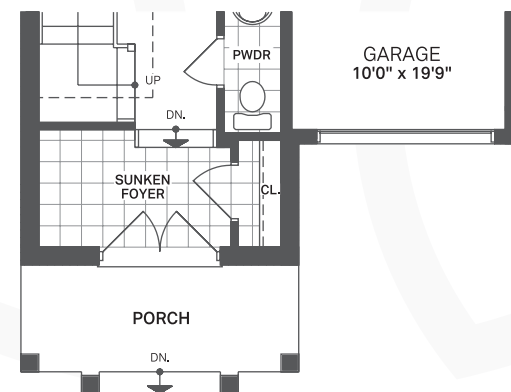

**THE
PRIMROSE**
1858 sq.ft.

ELEV. 1

ELEV. 2

THE PRIMROSE
1858 sq.ft.

LOWER LEVEL
ELEV. 1

MAIN LEVEL
ELEV. 1

UPPER LEVEL
ELEV. 1

LOWER LEVEL
ELEV. 2

MAIN LEVEL
ELEV. 2

UPPER LEVEL
ELEV. 2

All plans and dimensions are approximate and subject to change at the discretion of the vendor. Actual usable floorspace may vary from the stated floor area. Railing only if required by grade. E.&O.E. Landscape is artist's concept.