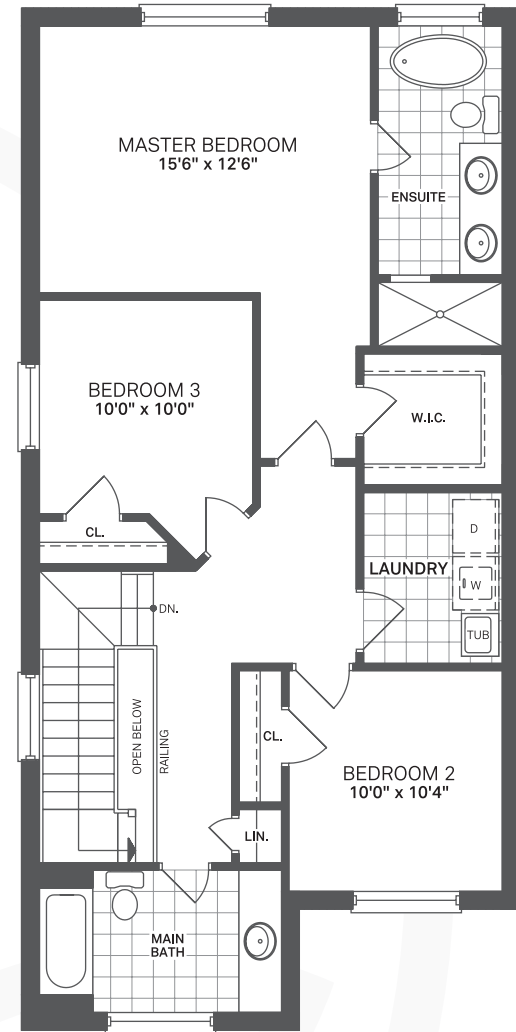

**THE
PRIMROSE**
1858 sq.ft.

ELEV. 1

ELEV. 2

THE PRIMROSE
1858 sq.ft.

LOWER LEVEL
ELEV. 1

MAIN LEVEL
ELEV. 1

UPPER LEVEL
ELEV. 1

LOWER LEVEL
ELEV. 2

MAIN LEVEL
ELEV. 2

UPPER LEVEL
ELEV. 2

All plans and dimensions are approximate and subject to change at the discretion of the vendor. Actual usable floorspace may vary from the stated floor area. Railing only if required by grade. E.&O.E. Landscape is artist's concept.