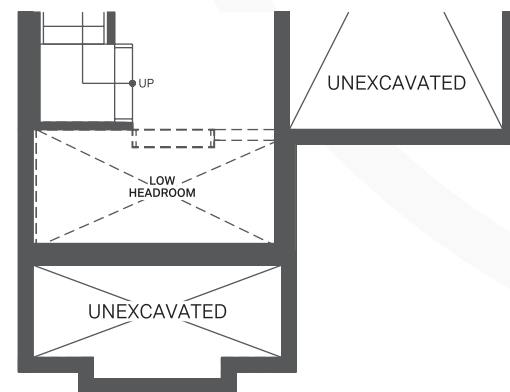

**THE
PRIMROSE**
1858 sq.ft.

ELEV. 1

ELEV. 2

THE PRIMROSE
1858 sq.ft.

LOWER LEVEL
ELEV. 1

MAIN LEVEL
ELEV. 1

UPPER LEVEL
ELEV. 1

LOWER LEVEL
ELEV. 2

MAIN LEVEL
ELEV. 2

UPPER LEVEL
ELEV. 2

All plans and dimensions are approximate and subject to change at the discretion of the vendor. Actual usable floorspace may vary from the stated floor area. Railing only if required by grade. E.&O.E. Landscape is artist's concept.