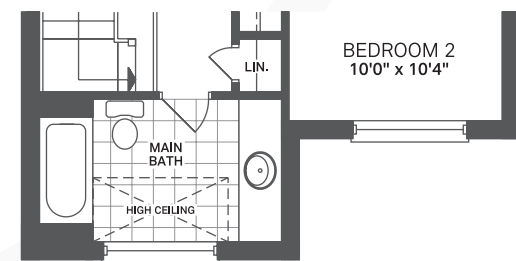

**THE
PRIMROSE**
1858 sq.ft.

ELEV. 1

ELEV. 2

THE PRIMROSE
1858 sq.ft.

LOWER LEVEL
ELEV. 1

MAIN LEVEL
ELEV. 1

UPPER LEVEL
ELEV. 1

LOWER LEVEL
ELEV. 2

MAIN LEVEL
ELEV. 2

UPPER LEVEL
ELEV. 2

All plans and dimensions are approximate and subject to change at the discretion of the vendor. Actual usable floorspace may vary from the stated floor area. Railing only if required by grade. E.&O.E. Landscape is artist's concept.