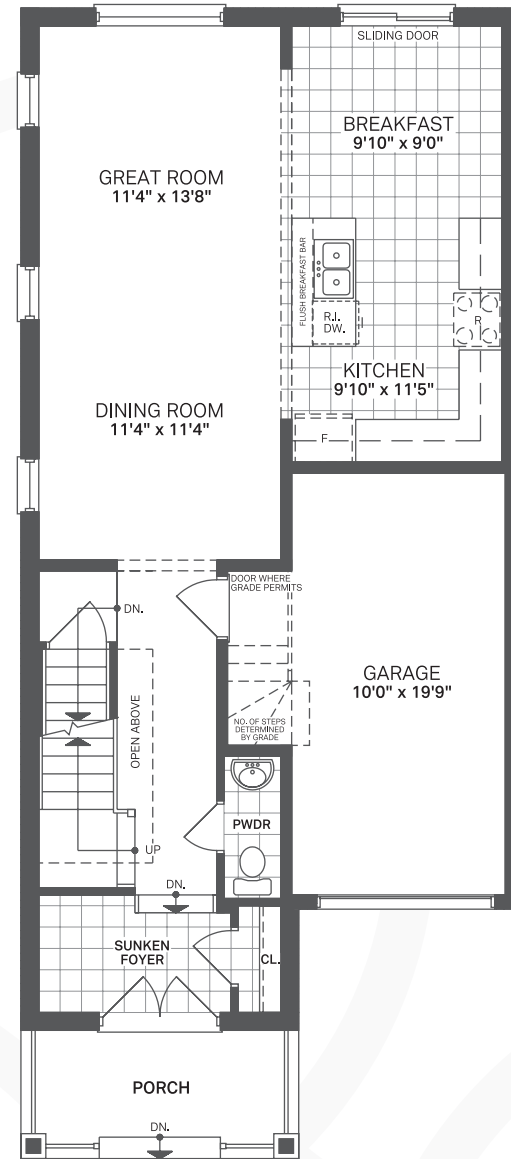

**THE
PRIMROSE**
1858 sq.ft.

ELEV. 1

ELEV. 2

THE PRIMROSE
1858 sq.ft.

LOWER LEVEL
ELEV. 1

MAIN LEVEL
ELEV. 1

UPPER LEVEL
ELEV. 1

LOWER LEVEL
ELEV. 2

MAIN LEVEL
ELEV. 2

UPPER LEVEL
ELEV. 2

All plans and dimensions are approximate and subject to change at the discretion of the vendor. Actual usable floorspace may vary from the stated floor area. Railing only if required by grade. E.&O.E. Landscape is artist's concept.