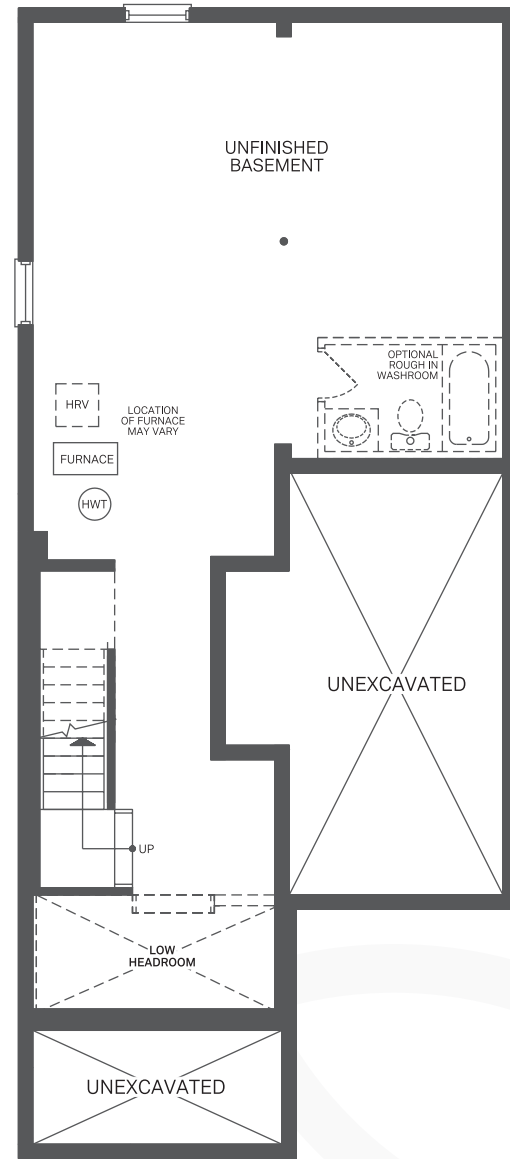

**THE
PRIMROSE**
1858 sq.ft.

ELEV. 1

ELEV. 2

THE PRIMROSE
1858 sq.ft.

LOWER LEVEL
ELEV. 1

MAIN LEVEL
ELEV. 1

UPPER LEVEL
ELEV. 1

LOWER LEVEL
ELEV. 2

MAIN LEVEL
ELEV. 2

UPPER LEVEL
ELEV. 2

All plans and dimensions are approximate and subject to change at the discretion of the vendor. Actual usable floorspace may vary from the stated floor area. Railing only if required by grade. E.&O.E. Landscape is artist's concept.