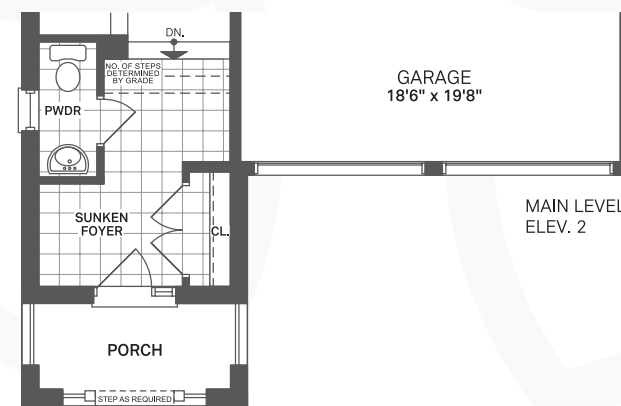

SEATON
GREENS

**THE
HAZELNUT**
2236/2238 sq.ft.

2236 SQ.FT.
ELEV. 1

2238 SQ.FT.
ELEV. 2

Lebovic
HOMES

All plans and dimensions are approximate and subject to change at the discretion of the vendor. Actual usable floorspace may vary from the stated floor area. Railing only if required by grade.
E.&O.E. Landscape is artist's concept.

THE HAZELNUT
2236/2238 sq.ft.

All plans and dimensions are approximate and subject to change at the discretion of the vendor. Actual usable floorspace may vary from the stated floor area. Railing only if required by grade. E.&O.E. Landscape is artist's concept.