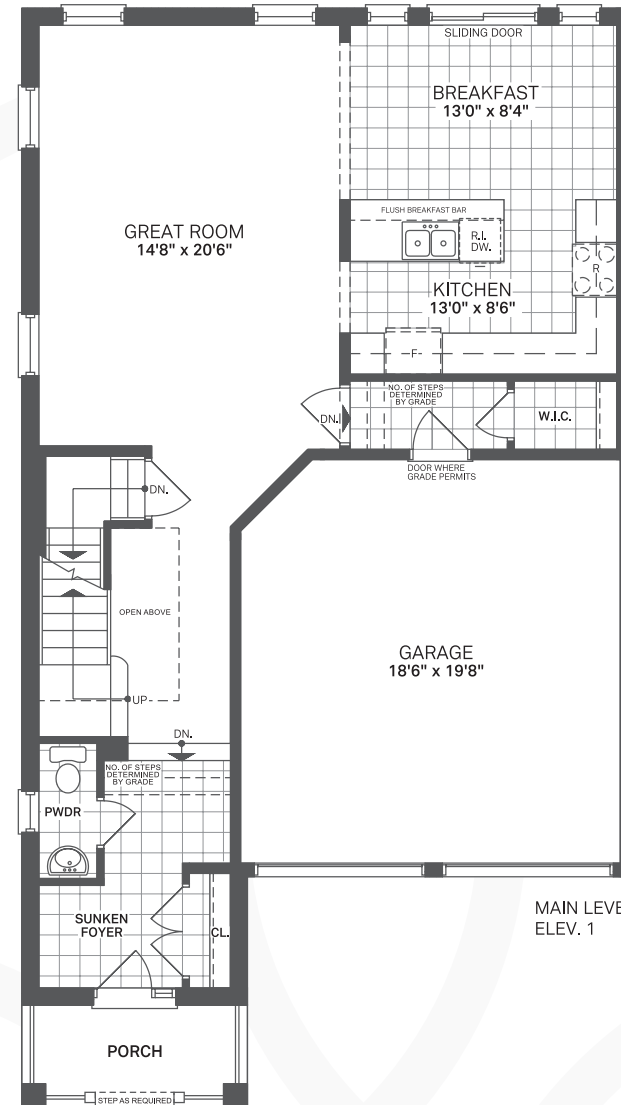

SEATON
GREENS

**THE
HAZELNUT**
2236/2238 sq.ft.

2236 SQ.FT.
ELEV. 1

2238 SQ.FT.
ELEV. 2

Lebovic
HOMES

All plans and dimensions are approximate and subject to change at the discretion of the vendor. Actual usable floorspace may vary from the stated floor area. Railing only if required by grade.
E.&O.E. Landscape is artist's concept.

THE HAZELNUT
2236/2238 sq.ft.

All plans and dimensions are approximate and subject to change at the discretion of the vendor. Actual usable floorspace may vary from the stated floor area. Railing only if required by grade. E.&O.E. Landscape is artist's concept.