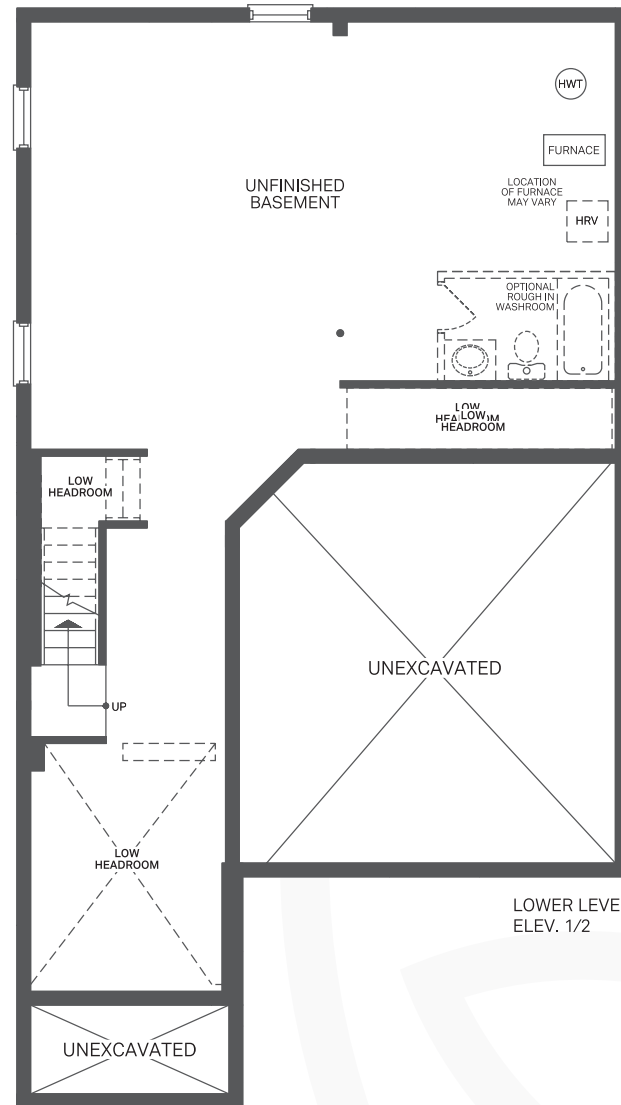

SEATON
GREENS

**THE
HAZELNUT**
2236/2238 sq.ft.

2236 SQ.FT.
ELEV. 1

2238 SQ.FT.
ELEV. 2

Lebovic
HOMES

All plans and dimensions are approximate and subject to change at the discretion of the vendor. Actual usable floorspace may vary from the stated floor area. Railing only if required by grade.
E.&O.E. Landscape is artist's concept.

THE HAZELNUT
2236/2238 sq.ft.

All plans and dimensions are approximate and subject to change at the discretion of the vendor. Actual usable floorspace may vary from the stated floor area. Railing only if required by grade. E.&O.E. Landscape is artist's concept.