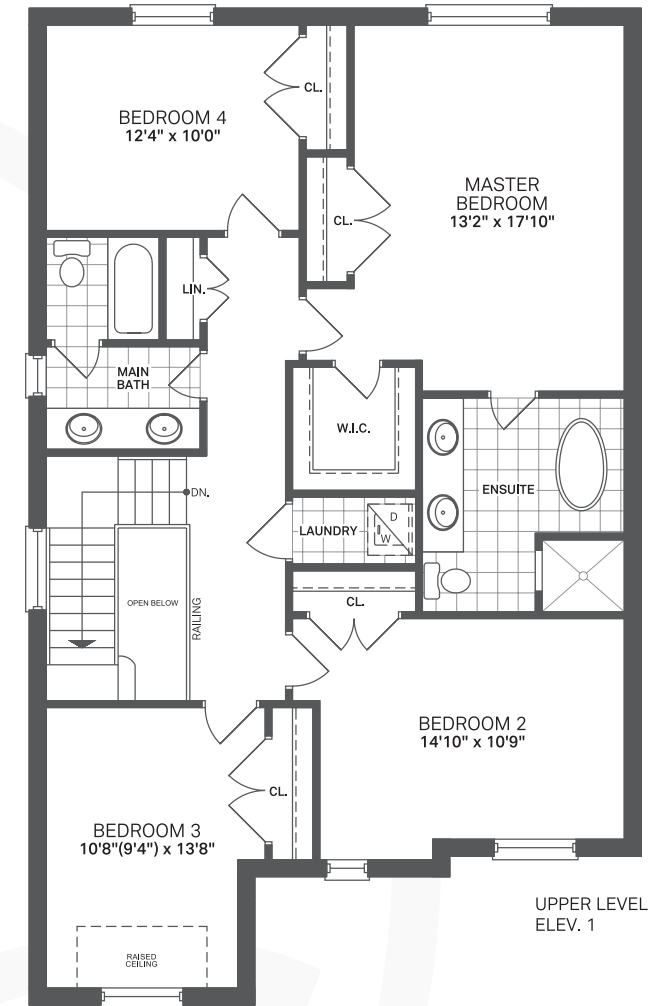

SEATON
GREENS

**THE
HAZELNUT**
2236/2238 sq.ft.

2236 SQ.FT.
ELEV. 1

2238 SQ.FT.
ELEV. 2

Lebovic
HOMES

All plans and dimensions are approximate and subject to change at the discretion of the vendor. Actual usable floorspace may vary from the stated floor area. Railing only if required by grade.
E.&O.E. Landscape is artist's concept.

THE HAZELNUT
2236/2238 sq.ft.

All plans and dimensions are approximate and subject to change at the discretion of the vendor. Actual usable floorspace may vary from the stated floor area. Railing only if required by grade. E.&O.E. Landscape is artist's concept.