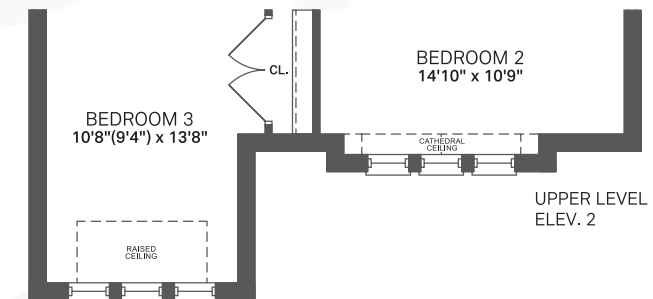

SEATON
GREENS

**THE
HAZELNUT**
2236/2238 sq.ft.

2236 SQ.FT.
ELEV. 1

2238 SQ.FT.
ELEV. 2

Lebovic
HOMES

All plans and dimensions are approximate and subject to change at the discretion of the vendor. Actual usable floorspace may vary from the stated floor area. Railing only if required by grade.
E.&O.E. Landscape is artist's concept.

THE HAZELNUT
2236/2238 sq.ft.

All plans and dimensions are approximate and subject to change at the discretion of the vendor. Actual usable floorspace may vary from the stated floor area. Railing only if required by grade. E.&O.E. Landscape is artist's concept.